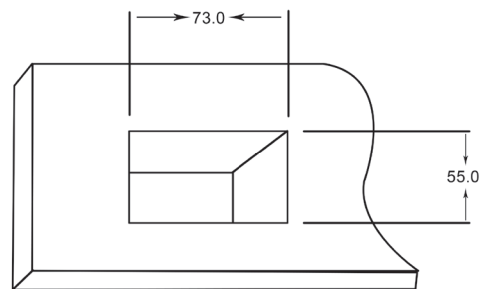

FIXED FACEPLATE

LF-102

Features

- LF-102 is a single front faceplate with HDMI, USB, Component, VGA, 3.5 mm Audio and Audio (R / L).
- This standard faceplate comes with female connectors on both the ends.
- Product is made of Aluminium.
- Product Weight : 0.1 kg
- Product Dimension (W x H x D) : 115 x 71 x 42
- Shipping Weight : 0.3 kg
- Shipping Dimension (W x H x D) : 137 x 84 x 80
- Colour Available : Black

Connectivity

- 1 x VGA
- 1 x HDMI
- 1 x USB
- 1 x 3.5 mm Audio and Audio (R/L)
- 1 x Component
- Back box will be optional

*Dimensions in mm