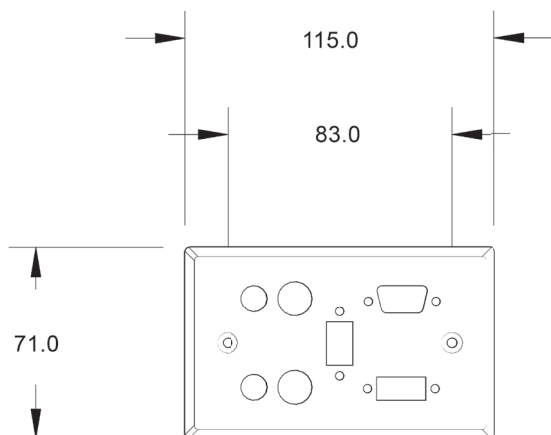

FIXED FACEPLATE

LF-102

Features

- LF-102 is a single front faceplate with HDMI, USB, Component, VGA, 3.5 mm Audio and Audio (R / L).
- This standard faceplate comes with female connectors on both the ends.
- Product is made of Aluminium.
- Product Weight : 0.1 kg
- Product Dimension (W x H x D) : 115 x 71 x 42
- Shipping Weight : 0.3 kg
- Shipping Dimension (W x H x D) : 137 x 84 x 80
- Colour Available : Black

Connectivity

- 1 x VGA
- 1 x HDMI
- 1 x USB
- 1 x 3.5 mm Audio and Audio (R/L)
- 1 x Component
- Back box will be optional

*Dimensions in mm