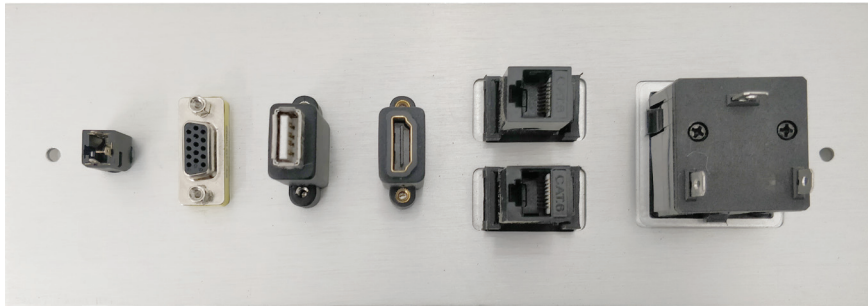

FIXED FACEPLATE

LF-105

Features

- LF-105 is a single front faceplate with Universal power, VGA, 3.5 mm Audio , HDMI, RJ45 Network and USB.
- This standard faceplate comes with female connectors on both the ends.
- Product is made of Aluminium.
- Product Weight : 0.3 kg
- Product Dimension (W x H x D) : 250 x 90 x 42
- Shipping Weight : 0.6 kg
- Shipping Dimension (W x H x D) : 275 x 70 x 65
- Colour Available : Black and Silver

Connectivity

- 1 x Universal Power
- 2 x RJ45 Network
- 1 x HDMI
- 1 x USB
- 1 x VGA
- 1 x 3.5 mm Audio
- Back box will be optional

*Dimensions in mm