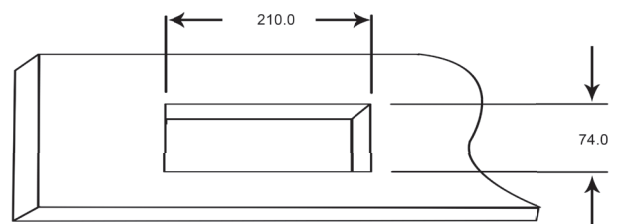

FIXED FACEPLATE

LF-105

Features

- LF-105 is a single front faceplate with Universal power, VGA, 3.5 mm Audio , HDMI, RJ45 Network and USB.
- This standard faceplate comes with female connectors on both the ends.
- Product is made of Aluminium.
- Product Weight : 0.3 kg
- Product Dimension (W x H x D) : 250 x 90 x 42
- Shipping Weight : 0.6 kg
- Shipping Dimension (W x H x D) : 275 x 70 x 65
- Colour Available : Black and Silver

Connectivity

- 1 x Universal Power
- 2 x RJ45 Network
- 1 x HDMI
- 1 x USB
- 1 x VGA
- 1 x 3.5 mm Audio
- Back box will be optional

*Dimensions in mm