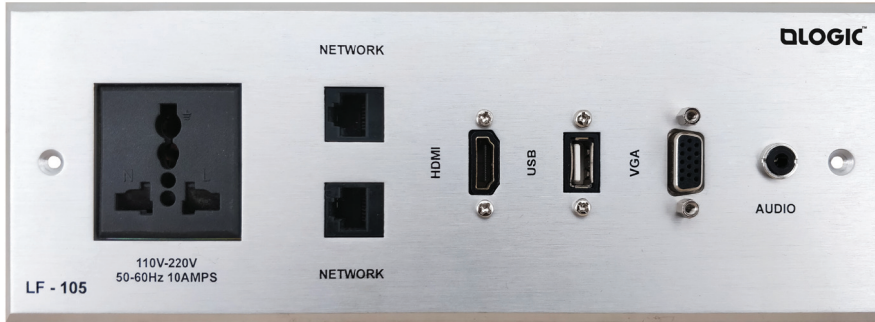

FIXED FACEPLATE

LF-105

Features

- LF-105 is a single front faceplate with Universal power, VGA, 3.5 mm Audio , HDMI, RJ45 Network and USB.
- This standard faceplate comes with female connectors on both the ends.
- Product is made of Aluminium.
- Product Weight : 0.3 kg
- Product Dimension (W x H x D) : 250 x 90 x 42
- Shipping Weight : 0.6 kg
- Shipping Dimension (W x H x D) : 275 x 70 x 65
- Colour Available : Black and Silver

Connectivity

- 1 x Universal Power
- 2 x RJ45 Network
- 1 x HDMI
- 1 x USB
- 1 x VGA
- 1 x 3.5 mm Audio
- Back box will be optional

*Dimensions in mm