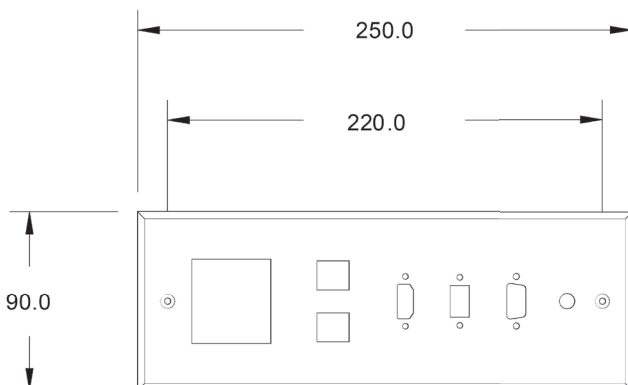

FIXED FACEPLATE

LF-105

Features

- LF-105 is a single front faceplate with Universal power, VGA, 3.5 mm Audio , HDMI, RJ45 Network and USB.
- This standard faceplate comes with female connectors on both the ends.
- Product is made of Aluminium.
- Product Weight : 0.3 kg
- Product Dimension (W x H x D) : 250 x 90 x 42
- Shipping Weight : 0.6 kg
- Shipping Dimension (W x H x D) : 275 x 70 x 65
- Colour Available : Black and Silver

Connectivity

- 1 x Universal Power
- 2 x RJ45 Network
- 1 x HDMI
- 1 x USB
- 1 x VGA
- 1 x 3.5 mm Audio
- Back box will be optional

*Dimensions in mm