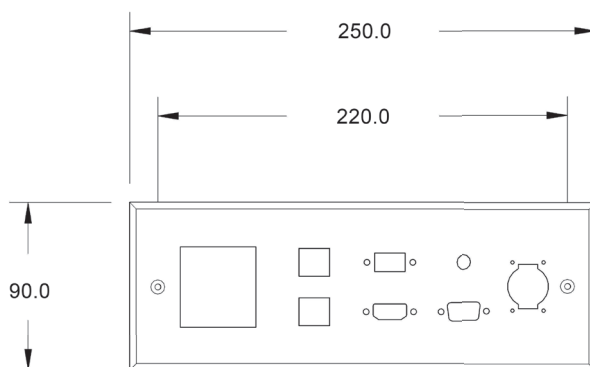

FIXED FACEPLATE

LF-106

Features

- LF-106 is a single front faceplate with Universal power, VGA, 3.5 mm Audio , HDMI, RJ45 Network, USB and XLR.
- This standard faceplate comes with female connectors on both the ends.
- Product is made of Aluminium.
- Product Weight : 0.3 kg
- Product Dimension (W x H x D) : 250 x 90 x 42
- Shipping Weight : 0.6 kg
- Shipping Dimension (W x H x D) : 275 x 70 x 65
- Colour Available : Black and Silver

Connectivity

- 1 x Universal Power
- 2 x RJ45 Network
- 1 x HDMI
- 1 x USB
- 1 x VGA
- 1 x 3.5 mm Audio
- 1 x XLR
- Back box will be optional

*Dimensions in mm