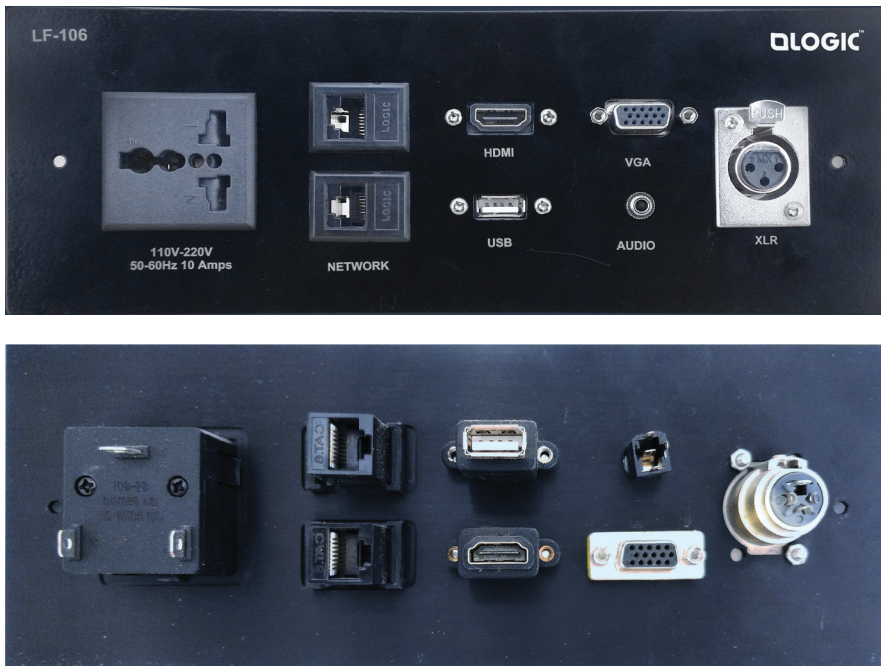

FIXED FACEPLATE

LF-106

Features

- LF-106 is a single front faceplate with Universal power, VGA, 3.5 mm Audio , HDMI, RJ45 Network, USB and XLR.
- This standard faceplate comes with female connectors on both the ends.
- Product is made of Aluminium.
- Product Weight : 0.3 kg
- Product Dimension (W x H x D) : 250 x 90 x 42
- Shipping Weight : 0.6 kg
- Shipping Dimension (W x H x D) : 275 x 70 x 65
- Colour Available : Black and Silver

Connectivity

- 1 x Universal Power
- 2 x RJ45 Network
- 1 x HDMI
- 1 x USB
- 1 x VGA
- 1 x 3.5 mm Audio
- 1 x XLR
- Back box will be optional

*Dimensions in mm