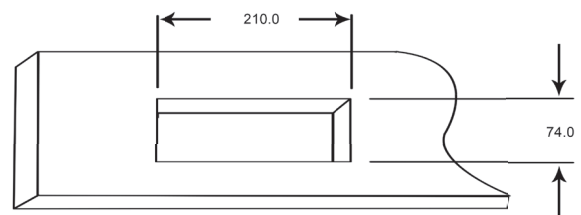

FIXED FACEPLATE

LF-106

Features

- LF-106 is a single front faceplate with Universal power, VGA, 3.5 mm Audio , HDMI, RJ45 Network, USB and XLR.
- This standard faceplate comes with female connectors on both the ends.
- Product is made of Aluminium.
- Product Weight : 0.3 kg
- Product Dimension (W x H x D) : 250 x 90 x 42
- Shipping Weight : 0.6 kg
- Shipping Dimension (W x H x D) : 275 x 70 x 65
- Colour Available : Black and Silver

Connectivity

- 1 x Universal Power
- 2 x RJ45 Network
- 1 x HDMI
- 1 x USB
- 1 x VGA
- 1 x 3.5 mm Audio
- 1 x XLR
- Back box will be optional

*Dimensions in mm