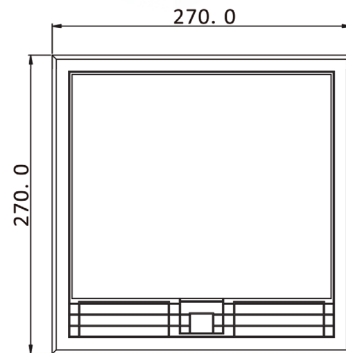

LG-FB201

Features

- The product is a one box solution for many applications.
- Configurable with removable modules.
- It is mainly used for Audio/Video design.
- It is made of steel and PVC.
- Comes with flat plate inside, where the ports can be customized.
- Colour available - Grey

Specification

Floor Cut Out	267 x 267 mm
Floor Box Depth	80 mm
Plug Top Clearance	30 mm
Overall Frame & Lid	270 x 270 mm
Frame Lid Recess	8 mm
Physical	
Product Weight	3.5 kg
Shipping Weight	4.0 kg
Shipping Dimension (L x W x H)	300 x 290 x 100

*Dimensions in mm