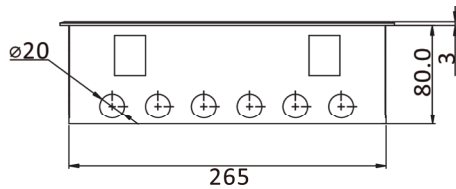

LG-FB201

Features

- The product is a one box solution for many applications.
- Configurable with removable modules.
- It is mainly used for Audio/Video design.
- It is made of steel and PVC.
- Comes with flat plate inside, where the ports can be customized.
- Colour available - Grey

Specification

Floor Cut Out	267 x 267 mm
Floor Box Depth	80 mm
Plug Top Clearance	30 mm
Overall Frame & Lid	270 x 270 mm
Frame Lid Recess	8 mm
Physical	
Product Weight	3.5 kg
Shipping Weight	4.0 kg
Shipping Dimension (L x W x H)	300 x 290 x 100

*Dimensions in mm