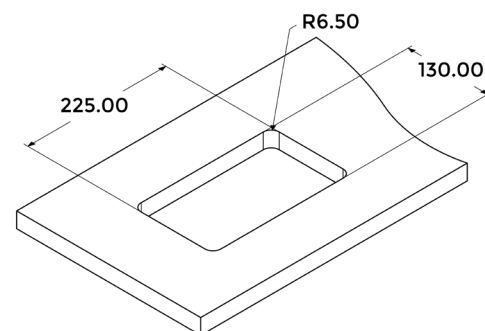

### Features

- LC-404-N19 cable manager is designed with slow motion flip-open cover and multi-format cables.
- The cover of Desktop socket which is made of aluminum alloy finishing, could be flip opened and closed.
- Designed for perfect integration into the office furniture.
- Soft opening with comfort and safety.
- The product is made of steel and aluminium.
- Product Weight : 2.2 kg
- Shipping Weight : 2.8 kg
- Shipping Dimension (L x W x H) : 270 x 200 x 210
- Colour Available : Black

Table Cutout

\*Dimensions in mm