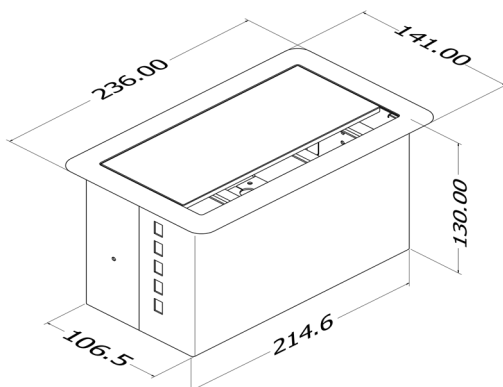

### Default Connectivity

2 x Universal Power
1 x USB-A Mobile Charger
1 x USB-C Mobile Charger
2 x HDMI 2.1V
1 x Type A USB 3.2 Gen 1
1 x Type C USB 3.2 Gen 2
2 x CAT 6 Network/RJ-45

Note: Combination of any 6 cables

Table Cutout

\*Dimensions in mm