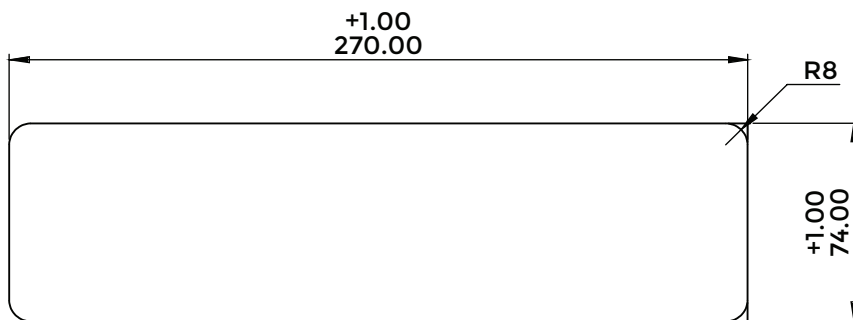

LC-405SS-WC

CABLE MANAGER SERIES

*Mobile Wireless Charging

Features

- LC-405SS-WC cable manager is designed with side sliding lid and multi format cables
- Intuitive Use - pull the cable for use and drop back into the cable manager
- Comes with 2 pass-through cables
- The multi format cables come with 1.8m Male to Female connectors
- Designed for perfect integration into the office furniture
- The product is made of steel and aluminium
- Product Weight : 3 kg
- Shipping Weight : 3.5 kg
- Shipping Dimension : 350 x 170 x 210 mm (L x W x H)
- Colour Available : Black

*Dimensions in mm

LC-405SS-WC

CABLE MANAGER SERIES

Table Cutout :

*Dimensions in mm