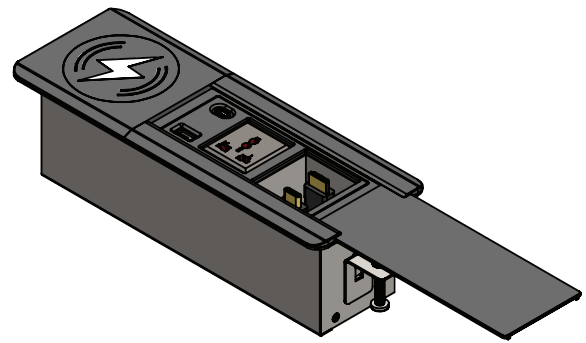

LC-405SS-WC

CABLE MANAGER SERIES

*Mobile Wireless Charging

Features

- LC-405SS-WC cable manager is designed with side sliding lid and multi format cables
- Intuitive Use - pull the cable for use and drop back into the cable manager
- Comes with 2 pass-through cables
- The multi format cables come with 1.8m Male to Female connectors
- Designed for perfect integration into the office furniture
- The product is made of steel and aluminium
- Product Weight : 3 kg
- Shipping Weight : 3.5 kg
- Shipping Dimension : 350 x 170 x 210 mm (L x W x H)
- Colour Available : Black

*Dimensions in mm

LC-405SS-WC

CABLE MANAGER SERIES

Table Cutout :

*Dimensions in mm