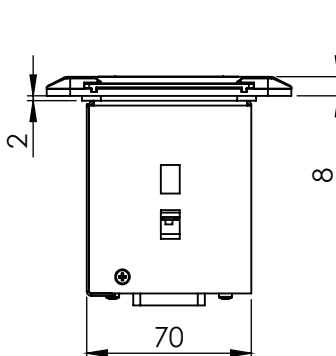

LC-405SS-WC

CABLE MANAGER SERIES

*Mobile Wireless Charging

Features

- LC-405SS-WC cable manager is designed with side sliding lid and multi format cables
- Intuitive Use - pull the cable for use and drop back into the cable manager
- Comes with 2 pass-through cables
- The multi format cables come with 1.8m Male to Female connectors
- Designed for perfect integration into the office furniture
- The product is made of steel and aluminium
- Product Weight : 3 kg
- Shipping Weight : 3.5 kg
- Shipping Dimension : 350 x 170 x 210 mm (L x W x H)
- Colour Available : Black

*Dimensions in mm

LC-405SS-WC

CABLE MANAGER SERIES

Table Cutout :

*Dimensions in mm