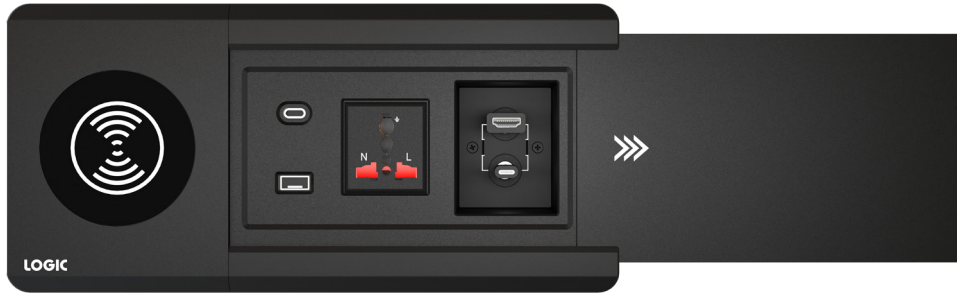

LC-405SS-WC

CABLE MANAGER SERIES

*Mobile Wireless Charging

Features

- LC-405SS-WC cable manager is designed with side sliding lid and multi format cables
- Intuitive Use - pull the cable for use and drop back into the cable manager
- Comes with 2 pass-through cables
- The multi format cables come with 1.8m Male to Female connectors
- Designed for perfect integration into the office furniture
- The product is made of steel and aluminium
- Product Weight : 3 kg
- Shipping Weight : 3.5 kg
- Shipping Dimension : 350 x 170 x 210 mm (L x W x H)
- Colour Available : Black

Connectivity

- 1 x Wireless Mobile Charger
- 1 x Universal Power
- 1 x USB - A Mobile Charger
- 1 x USB - C Mobile Charger
- 1 x HDMI 2.1V
- 1 x Type C USB 3.2V Gen 2, 10Gbps

Note: Power cord is not included