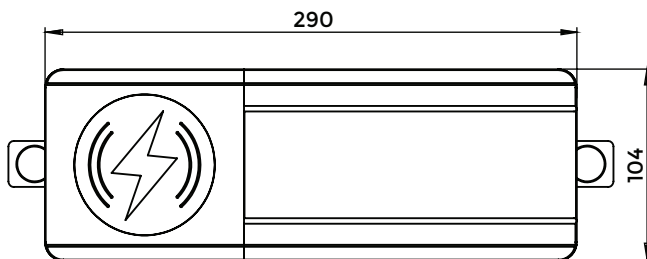

LC-405SS-WC

CABLE MANAGER SERIES

*Mobile Wireless Charging

Features

- LC-405SS-WC cable manager is designed with side sliding lid and multi format cables
- Intuitive Use - pull the cable for use and drop back into the cable manager
- Comes with 2 pass-through cables
- The multi format cables come with 1.8m Male to Female connectors
- Designed for perfect integration into the office furniture
- The product is made of steel and aluminium
- Product Weight : 3 kg
- Shipping Weight : 3.5 kg
- Shipping Dimension : 350 x 170 x 210 mm (L x W x H)
- Colour Available : Black

Connectivity

- 1 x Wireless Mobile Charger
- 1 x Universal Power
- 1 x USB - A Mobile Charger
- 1 x USB - C Mobile Charger
- 1 x HDMI 2.1V
- 1 x Type C USB 3.2V Gen 2, 10Gbps

Note: Power cord is not included

*Dimensions in mm

LC-405SS-WC

CABLE MANAGER SERIES

Table Cutout :

*Dimensions in mm