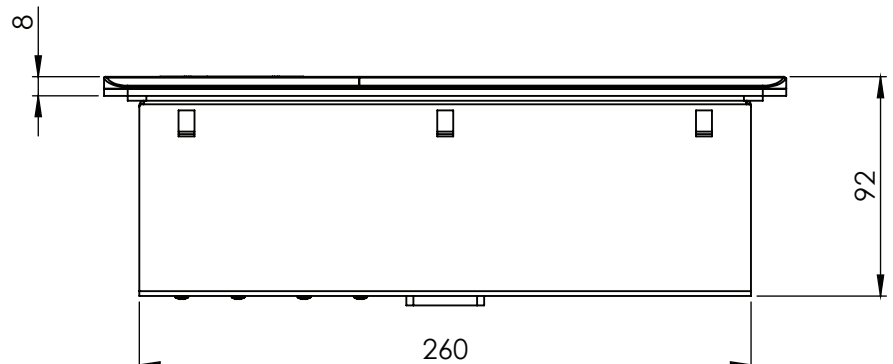

LC-405SS-WC

CABLE MANAGER SERIES

*Mobile Wireless Charging

Features

- LC-405SS-WC cable manager is designed with side sliding lid and multi format cables
- Intuitive Use - pull the cable for use and drop back into the cable manager
- Comes with 2 pass-through cables
- The multi format cables come with 1.8m Male to Female connectors
- Designed for perfect integration into the office furniture
- The product is made of steel and aluminium
- Product Weight : 3 kg
- Shipping Weight : 3.5 kg
- Shipping Dimension : 350 x 170 x 210 mm (L x W x H)
- Colour Available : Black

*Dimensions in mm

LC-405SS-WC

CABLE MANAGER SERIES

Table Cutout :

*Dimensions in mm