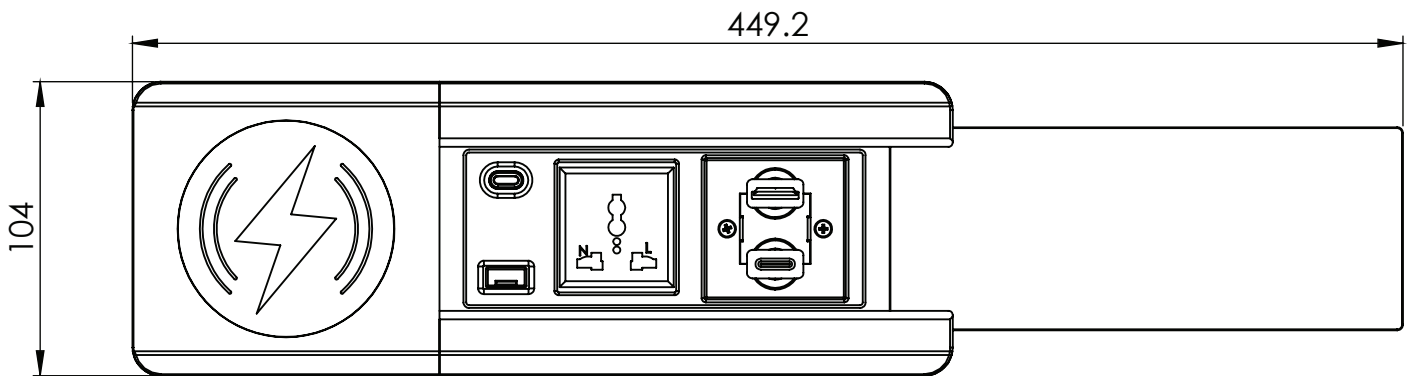

*Dimensions in mm

LC-405SS-WC

CABLE MANAGER SERIES

Table Cutout :

*Dimensions in mm