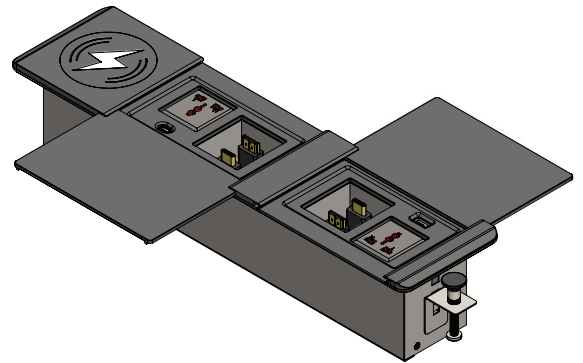

LC-406VS-WC-DD

CABLE MANAGER SERIES

*Dimensions in mm