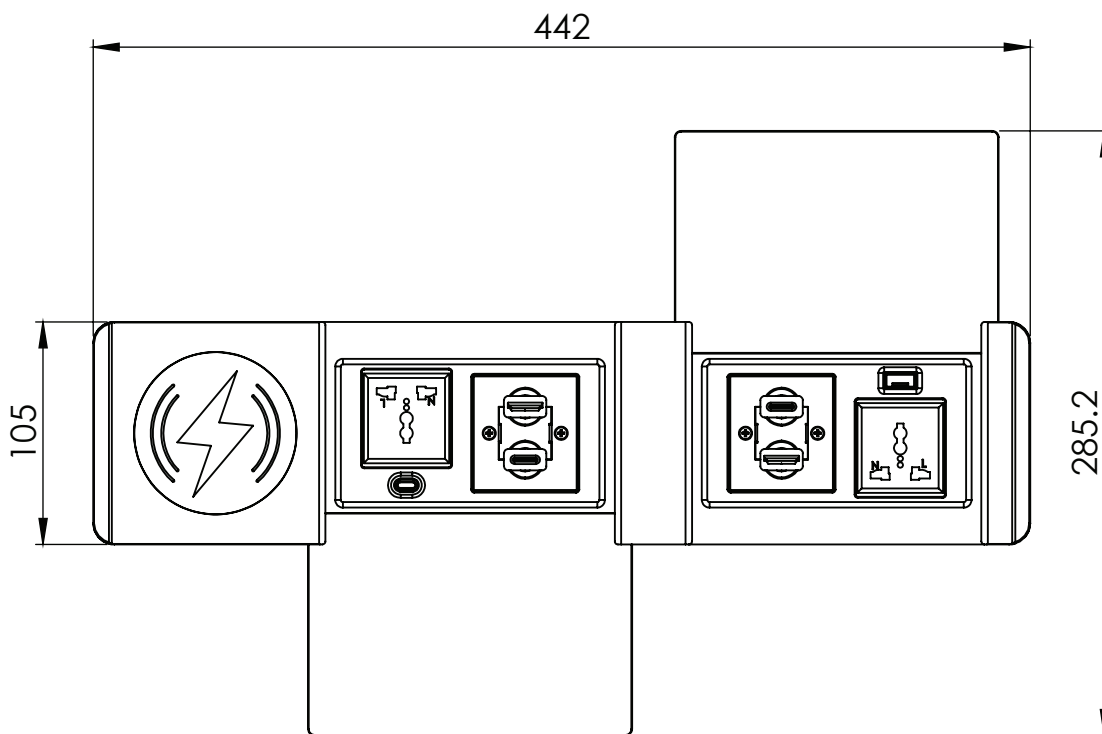

### Features

- LC-406VS-WC-DD cable manager is designed with top & bottom sliding lids and multi format cables
- Intuitive Use - pull the cable for use and drop back into the cable manager
- Comes with 4 pass-through cables
- The multi format cables comes with 1.8m Male to Female connectors
- Designed for perfect integration into the office furniture
- The product is made of steel and aluminium
- Product Weight : 3 kg
- Shipping Weight : 3.5 kg
- Shipping Dimension : 500 x 170 x 210 mm (L x W x H)
- Colour Available : Black

### Connectivity

1 x Wireless Mobile Charger
2 x Universal Power
1 x USB - A Mobile Charger
1 x USB - C Mobile Charger
1 x HDMI 2.1V
1 x Type A USB 3.2V Gen 1
1 x Type C USB 3.2V Gen 2, 10Gbps
1 x Cat 6 Network / RJ-45

Note: Power cord is not included

\*Dimensions in mm

## LC-406VS-WC-DD

CABLE MANAGER SERIES

\*Dimensions in mm