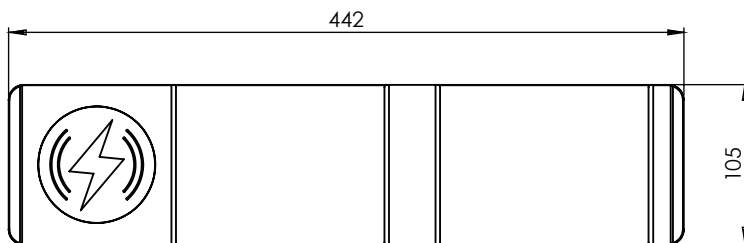

### Features

- LC-406VS-WC-DD cable manager is designed with top & bottom sliding lids and multi format cables
- Intuitive Use - pull the cable for use and drop back into the cable manager
- Comes with 4 pass-through cables
- The multi format cables comes with 1.8m Male to Female connectors
- Designed for perfect integration into the office furniture
- The product is made of steel and aluminium
- Product Weight : 3 kg
- Shipping Weight : 3.5 kg
- Shipping Dimension : 500 x 170 x 210 mm (L x W x H)
- Colour Available : Black

Note: Power cord is not included

\*Dimensions in mm