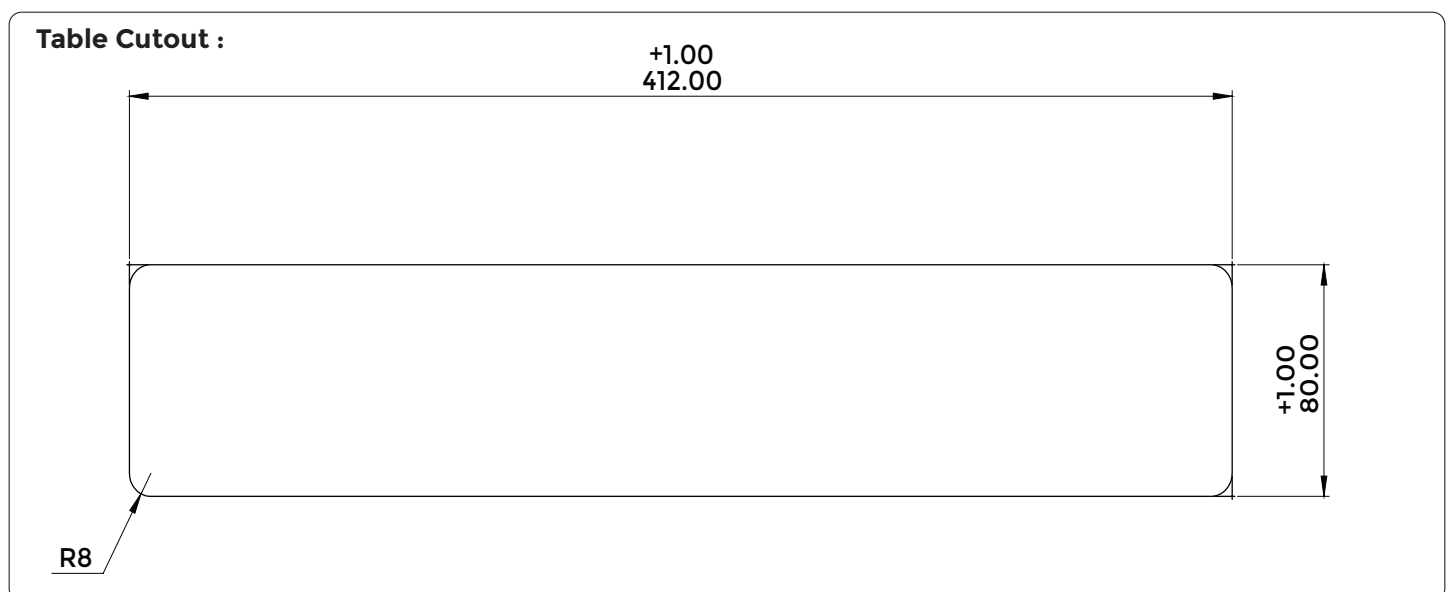

LC-406VS-WC-DD

CABLE MANAGER SERIES

*Dimensions in mm