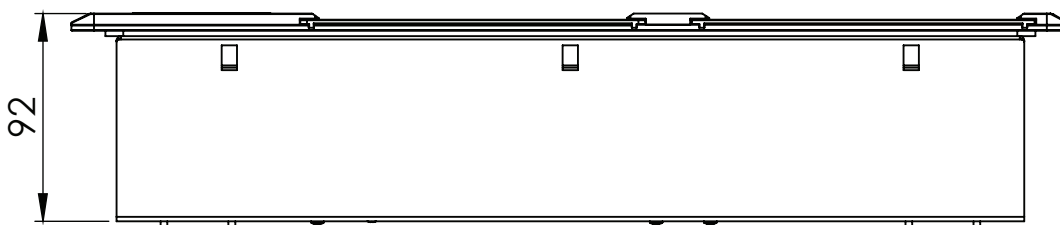

### Features

- LC-406VS-WC-DD cable manager is designed with top & bottom sliding lids and multi format cables
- Intuitive Use - pull the cable for use and drop back into the cable manager
- Comes with 4 pass-through cables
- The multi format cables comes with 1.8m Male to Female connectors
- Designed for perfect integration into the office furniture
- The product is made of steel and aluminium
- Product Weight : 3 kg
- Shipping Weight : 3.5 kg
- Shipping Dimension : 500 x 170 x 210 mm (L x W x H)
- Colour Available : Black

Note: Power cord is not included

\*Dimensions in mm