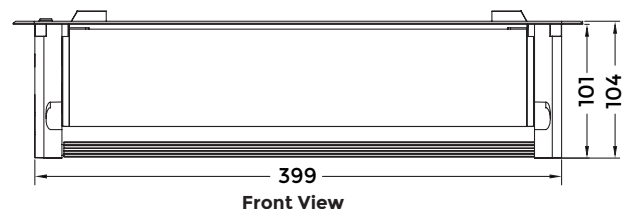

LG-603M

ROTATING MOTORIZED SERIES

Connectivity

- 2 x Universal Power
- 1 x USB-A Mobile Charger
- 1 x USB-C Mobile Charger
- 2 x HDMI 2.0V
- 1 x Type-C USB 3.2 Gen 2
- 2 x CAT 6 Network/RJ-45

Features

- Discover the future of connectivity with the LG-603M Rotating Series Cable Manager, featuring an intelligent sensor system that prioritizes safety by stopping the motor when obstacles are detected
- Experience all-inclusive electrical and AV access, making this device an indispensable asset in any contemporary workspace
- With its sleek design, the LG-603M not only enhances your office functionality but also elevates its aesthetic appeal
- Available multi format female to female cable length : 1.6 m
- Available power cable length : 2 m
- User-centric buttons ensure a comfortable and secure user experience
- Constructed from superior quality aluminum, the LG-603M guarantees lasting durability, making it a savvy addition to your workspace

- Product Weight : 2.1 kg
- Shipping Weight : 2.5 kg
- Shipping Dimension (L x W x H) : 480 x 175 x 175
- Colour Available : Black

*Dimensions in mm