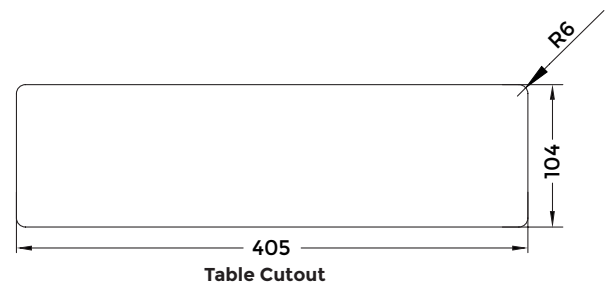

LG-603M

ROTATING MOTORIZED SERIES

Connectivity

- 2 x Universal Power
- 1 x USB-A Mobile Charger
- 1 x USB-C Mobile Charger
- 2 x HDMI 2.0V
- 1 x Type-C USB 3.2 Gen 2
- 2 x CAT 6 Network/RJ-45

Features

- Discover the future of connectivity with the LG-603M Rotating Series Cable Manager, featuring an intelligent sensor system that prioritizes safety by stopping the motor when obstacles are detected
- Experience all-inclusive electrical and AV access, making this device an indispensable asset in any contemporary workspace
- With its sleek design, the LG-603M not only enhances your office functionality but also elevates its aesthetic appeal
- Available multi format female to female cable length : 1.6 m
- Available power cable length : 2 m
- User-centric buttons ensure a comfortable and secure user experience
- Constructed from superior quality aluminum, the LG-603M guarantees lasting durability, making it a savvy addition to your workspace

- Product Weight : 2.1 kg
- Shipping Weight : 2.5 kg
- Shipping Dimension (L x W x H) : 480 x 175 x 175
- Colour Available : Black

*Dimensions in mm