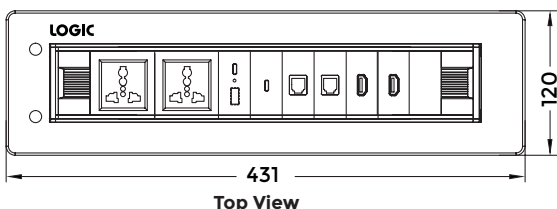

LG-603M

ROTATING MOTORIZED SERIES

Connectivity

- 2 x Universal Power
- 1 x USB-A Mobile Charger
- 1 x USB-C Mobile Charger
- 2 x HDMI 2.0V
- 1 x Type-C USB 3.2 Gen 2
- 2 x CAT 6 Network/RJ-45

Features

- Discover the future of connectivity with the LG-603M Rotating Series Cable Manager, featuring an intelligent sensor system that prioritizes safety by stopping the motor when obstacles are detected
- Experience all-inclusive electrical and AV access, making this device an indispensable asset in any contemporary workspace
- With its sleek design, the LG-603M not only enhances your office functionality but also elevates its aesthetic appeal
- Available multi format female to female cable length : 1.6 m
- Available power cable length : 2 m
- User-centric buttons ensure a comfortable and secure user experience
- Constructed from superior quality aluminum, the LG-603M guarantees lasting durability, making it a savvy addition to your workspace

- Product Weight : 2.1 kg
- Shipping Weight : 2.5 kg
- Shipping Dimension (L x W x H) : 480 x 175 x 175
- Colour Available : Black

*Dimensions in mm