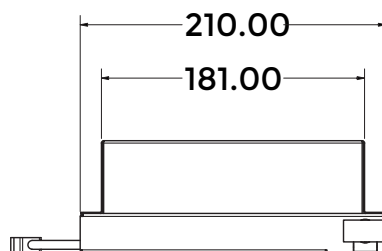

### Features

- Experience the effortless operation of a Push Button lid with just a single press button
- A compact cable manager enclosure (LG-804MRC) provision to fix any 4 modules i.e. HDMI 2.1V, Type A USB 3.2 Gen 1, Type C USB 3.2 Gen 2, CAT 6 Network/RJ-45 with round Male to Female cables
- Enclosure default connectivity comes with 2 x Universal Power Socket, 1 x USB-A Mobile Charger, 1 x USB-C Mobile Charger
- Total Length of Cable used in retractor module : 3 m
- Input Cable Length (Source) : 1.6 m
- Output cable Length (Display) : 0.85 m
- Rolling mechanism : 0.55 m
- Indulge in the convenience of pull and stop functionality
- Effortlessly cable retracts to the initial position by single press and hold
- Product Weight : 3.1 kg
- Shipping Weight : 3.7 kg
- Shipping Dimension (L x W x H) : 400 x 210 x 170 mm
- Color Available : Black

\*Dimensions in mm

Table Cutout

## MODULES

LG-HDMI-MRC

LG-USBA-MRC

LG-USBC-MRC

LG-LAN-MRC

LG-DP-MRC

LG-MDP-MRC

LG-VGA-MRC

### Specification

Product Weight	: 2.9 kg
Shipping Weight	: 3.2 kg
Shipping Dimension	: 390 x 270 x 140 mm (L x W x H)
Colour Available	: Black

\*Dimensions in mm