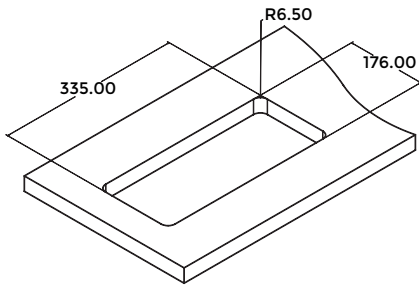

### Features

- Experience the effortless operation of a Push Button lid with just a single press button
- A compact cable manager enclosure (LG-804MRC) provision to fix any 4 modules i.e. HDMI 2.1V, Type A USB 3.2 Gen 1, Type C USB 3.2 Gen 2, CAT 6 Network/RJ-45 with round Male to Female cables
- Enclosure default connectivity comes with 2 x Universal Power Socket, 1 x USB-A Mobile Charger, 1 x USB-C Mobile Charger
- Total Length of Cable used in retractor module : 3 m
- Input Cable Length (Source) : 1.6 m
- Output cable Length (Display) : 0.85 m
- Rolling mechanism : 0.55 m
- Indulge in the convenience of pull and stop functionality
- Effortlessly cable retracts to the initial position by single press and hold
- Product Weight : 3.1 kg
- Shipping Weight : 3.7 kg
- Shipping Dimension (L x W x H) : 400 x 210 x 170 mm
- Color Available : Black

\*Dimensions in mm

Table Cutout

### Specification

Product Weight	: 2.9 kg
Shipping Weight	: 3.2 kg
Shipping Dimension	: 390 x 270 x 140 mm (L x W x H)
Colour Available	: Black

\*Dimensions in mm