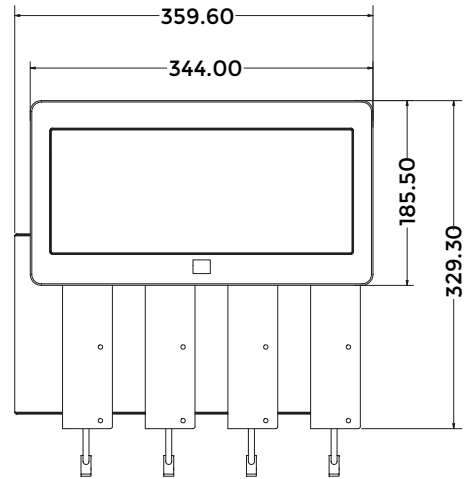

### Features

- Experience the effortless operation of a Push Button lid with just a single press button
- A compact cable manager enclosure (LG-804MRC) provision to fix any 4 modules i.e. HDMI 2.1V, Type A USB 3.2 Gen 1, Type C USB 3.2 Gen 2, CAT 6 Network/RJ-45 with round Male to Female cables
- Enclosure default connectivity comes with 2 x Universal Power Socket, 1 x USB-A Mobile Charger, 1 x USB-C Mobile Charger
- Total Length of Cable used in retractor module : 3 m
- Input Cable Length (Source) : 1.6 m
- Output cable Length (Display) : 0.85 m
- Rolling mechanism : 0.55 m
- Indulge in the convenience of pull and stop functionality
- Effortlessly cable retracts to the initial position by single press and hold
- Product Weight : 3.1 kg
- Shipping Weight : 3.7 kg
- Shipping Dimension (L x W x H) : 400 x 210 x 170 mm
- Color Available : Black

\*Dimensions in mm

Table Cutout

## MODULES

LG-HDMI-MRC

LG-USBA-MRC

LG-USBC-MRC

LG-LAN-MRC

LG-DP-MRC

LG-MDP-MRC

LG-VGA-MRC

### Specification

Product Weight	: 2.9 kg
Shipping Weight	: 3.2 kg
Shipping Dimension	: 390 x 270 x 140 mm (L x W x H)
Colour Available	: Black

\*Dimensions in mm