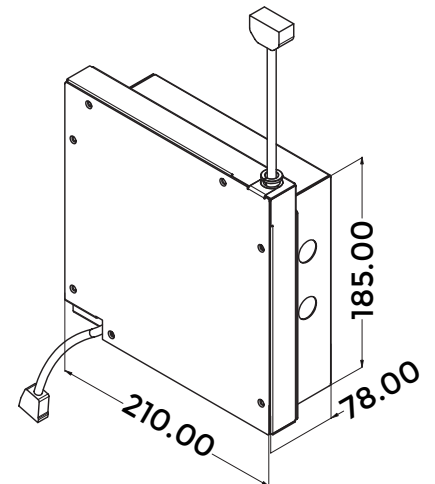

### Features

- Experience the effortless operation of a Push Button lid with just a single press button
- A compact cable manager enclosure (LG-804MRC) provision to fix any 4 modules i.e. HDMI 2.1V, Type A USB 3.2 Gen 1, Type C USB 3.2 Gen 2, CAT 6 Network/RJ-45 with round Male to Female cables
- Enclosure default connectivity comes with 2 x Universal Power Socket, 1 x USB-A Mobile Charger, 1 x USB-C Mobile Charger
- Total Length of Cable used in retractor module : 3 m
- Input Cable Length (Source) : 1.6 m
- Output cable Length (Display) : 0.85 m
- Rolling mechanism : 0.55 m
- Indulge in the convenience of pull and stop functionality
- Effortlessly cable retracts to the initial position by single press and hold
- Product Weight : 3.1 kg
- Shipping Weight : 3.7 kg
- Shipping Dimension (L x W x H) : 400 x 210 x 170 mm
- Color Available : Black

\*Dimensions in mm

Table Cutout

## MODULES

LG-HDMI-MRC

LG-USBA-MRC

LG-USBC-MRC

LG-LAN-MRC

LG-DP-MRC

LG-MDP-MRC

LG-VGA-MRC

### Specification

Product Weight	: 2.9 kg
Shipping Weight	: 3.2 kg
Shipping Dimension	: 390 x 270 x 140 mm (L x W x H)
Colour Available	: Black

\*Dimensions in mm