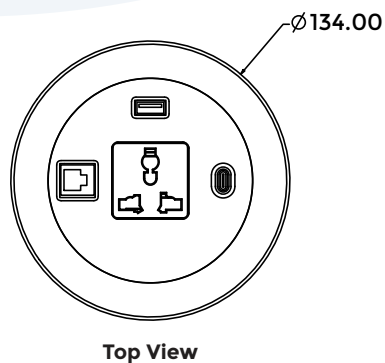

* Product is customizable

WORKSTATION CABLE MANAGERS

LG-ITF-305

- Designed to fit your modern work environment
- Enables mobile charging via both Type-A USB and Type-C USB port simultaneously
- Quick and easy installation
- The product is made up of steel and aluminium
- Product Weight : 0.9 kg
- Shipping Weight : 1.2 kg
- Shipping Dimension : 190 x 170 x 210 mm (L x W x H)
- Colour Available : Black

Connectivity

- 1 x Universal Power
- 1 x USB-A Mobile Charger
- 1 x USB-C Mobile Charger
- 1 x CAT 6A Network/RJ-45

Technical Details:

*Dimensions in mm