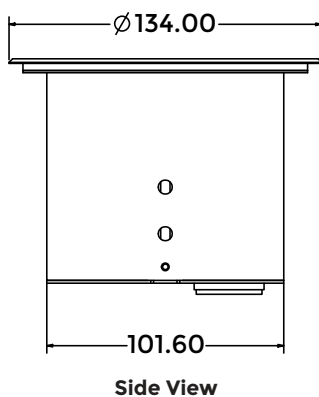

WORKSTATION CABLE MANAGERS

LG-ITF-305

- Designed to fit your modern work environment
- Enables mobile charging via both Type-A USB and Type-C USB port simultaneously
- Quick and easy installation
- The product is made up of steel and aluminium
- Product Weight : 0.9 kg
- Shipping Weight : 1.2 kg
- Shipping Dimension : 190 x 170 x 210 mm (L x W x H)
- Colour Available : Black

Connectivity

- 1 x Universal Power
- 1 x USB-A Mobile Charger
- 1 x USB-C Mobile Charger
- 1 x CAT 6A Network/RJ-45

Technical Details:

*Dimensions in mm