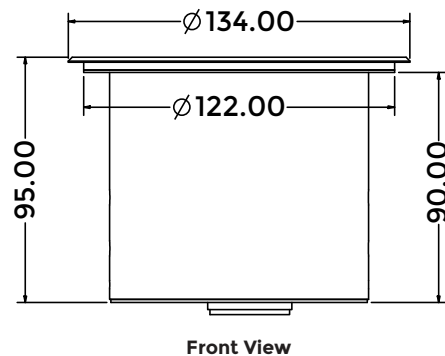

WORKSTATION CABLE MANAGERS

LG-ITF-305

- Designed to fit your modern work environment
- Enables mobile charging via both Type-A USB and Type-C USB port simultaneously
- Quick and easy installation
- The product is made up of steel and aluminium
- Product Weight : 0.9 kg
- Shipping Weight : 1.2 kg
- Shipping Dimension : 190 x 170 x 210 mm (L x W x H)
- Colour Available : Black

Connectivity

- 1 x Universal Power
- 1 x USB-A Mobile Charger
- 1 x USB-C Mobile Charger
- 1 x CAT 6A Network/RJ-45

Technical Details:

*Dimensions in mm