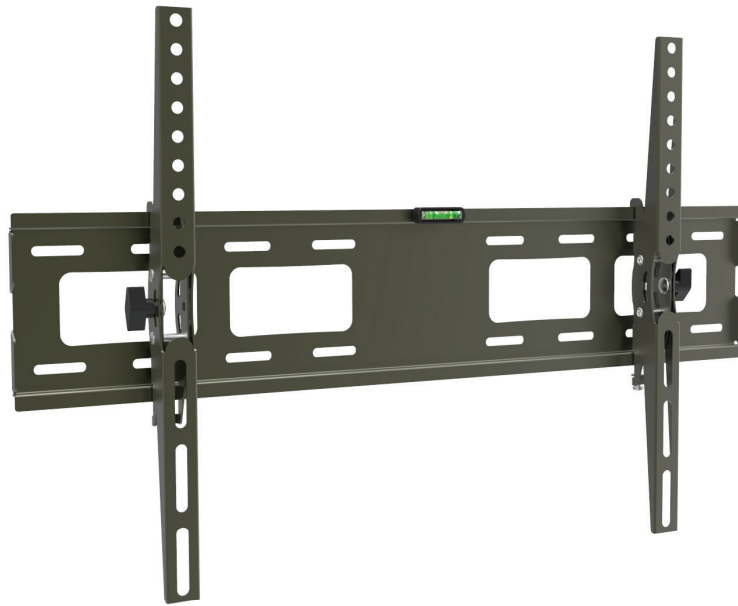

FIXED WALL MOUNT (TILT)

LGWM-3265T

50.00

Depth from wall to display

Features

- Fixed Wall Mount with 15 degree tilt action allows to mount flat-panel displays on the wall
- Universal in design to fit 32" to 65" displays
- The mount can hold up to 40 kg
- Colours available :- Black
- VESA compliant

Specification

Max.load	88 lbs (40 kg)
Display Sizes	32" to 65"
VESA	100x100 to 600x400
Material	Steel
Product Weight	1.4 kg
Shipping Weight	1.8 kg
Shipping Dimension (LxWxH)	660x150x30 mm

*Dimensions in mm