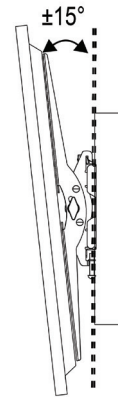

FIXED WALL MOUNT (TILT)

LGWM-3265T

50.00

Depth from wall to display

Features

- Fixed Wall Mount with 15 degree tilt action allows to mount flat-panel displays on the wall
- Universal in design to fit 32" to 65" displays
- The mount can hold up to 40 kg
- Colours available :- Black
- VESA compliant

Specification

Max.load	88 lbs (40 kg)
Display Sizes	32" to 65"
VESA	100x100 to 600x400
Material	Steel
Product Weight	1.4 kg
Shipping Weight	1.8 kg
Shipping Dimension (LxWxH)	660x150x30 mm

*Dimensions in mm