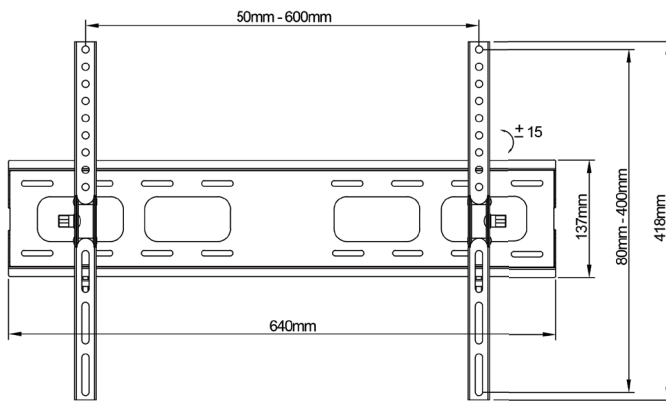

FIXED WALL MOUNT (TILT)

LGWM-3265T

50.00

Depth from wall to display

Features

- Fixed Wall Mount with 15 degree tilt action allows to mount flat-panel displays on the wall
- Universal in design to fit 32" to 65" displays
- The mount can hold up to 40 kg
- Colours available :- Black
- VESA compliant

Specification

Max.load	88 lbs (40 kg)
Display Sizes	32" to 65"
VESA	100x100 to 600x400
Material	Steel
Product Weight	1.4 kg
Shipping Weight	1.8 kg
Shipping Dimension (LxWxH)	660x150x30 mm

*Dimensions in mm