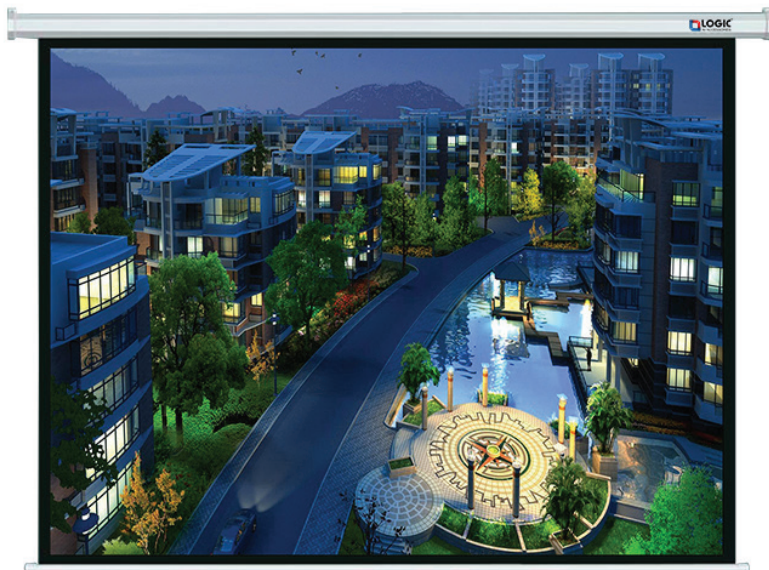

CLASSIC SERIES

MOTORIZED 4:3

The Classic series projection screens are available in variable sizes with an option of MOTORIZED, REMOTE and the material is high gained Matte white.

Specification

	LG-CM84	LG-CM100	LG-CM120
Screen Type	Motorized	Motorized	Motorized
Mount Type	Ceiling & Wall mount	Ceiling & Wall mount	Ceiling & Wall mount
Screen Fabric	Matte white	Matte white	Matte white
Aspect Ratio	4:3	4:3	4:3
Gain	1.1	1.1	1.1
Case Color	White	White	White
Projection Type	Front	Front	Front
Motor	Synchronous motor	Synchronous motor	Synchronous motor
Control	RF	RF	RF
Screen Size Diagonal	84"	100"	120"
Viewing Area (V1xV2)	1710x1280	2030x1520	2440x1830
Height (H)	1320	1560	1870
Width (W)	1770	2090	2500
Length (L)	1980	2290	2720
B1xB2xB3	30x30x20	30x30x20	30x30x20
Casing Size (A1xA2)	80x70	80x70	80x70
Pelmet size (LxWxD)	2180x220x220	2490x220x220	3020x270x220
Fabric Thickness	0.4	0.4	0.4
Product Weight	7.0 Kg	8.0 Kg	10.0 Kg
Shipping Weight	8.0 Kg	9.0 Kg	11.0 Kg
Shipping Dimension (LxWxH)	2060x130x130	2360x140x130	2900x130x130