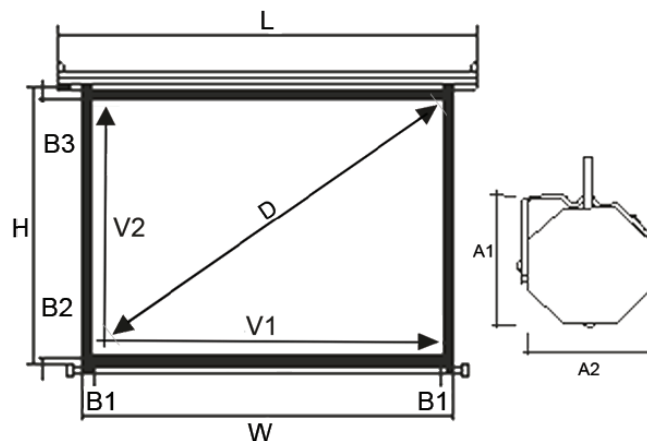

CLASSIC SERIES

MOTORIZED 4:3

The Classic series projection screens are available in variable sizes with an option of MOTORIZED, REMOTE and the material is high gained Matte white.

Specification

	LG-CM84	LG-CM100	LG-CM120
Screen Type	Motorized	Motorized	Motorized
Mount Type	Ceiling & Wall mount	Ceiling & Wall mount	Ceiling & Wall mount
Screen Fabric	Matte white	Matte white	Matte white
Aspect Ratio	4:3	4:3	4:3
Gain	1.1	1.1	1.1
Case Color	White	White	White
Projection Type	Front	Front	Front
Motor	Synchronous motor	Synchronous motor	Synchronous motor
Control	RF	RF	RF
Screen Size Diagonal	84"	100"	120"
Viewing Area (V1xV2)	1710x1280	2030x1520	2440x1830
Height (H)	1320	1560	1870
Width (W)	1770	2090	2500
Length (L)	1980	2290	2720
B1xB2xB3	30x30x20	30x30x20	30x30x20
Casing Size (A1xA2)	80x70	80x70	80x70
Pelmet size (LxWxD)	2180x220x220	2490x220x220	3020x270x220
Fabric Thickness	0.4	0.4	0.4
Product Weight	7.0 Kg	8.0 Kg	10.0 Kg
Shipping Weight	8.0 Kg	9.0 Kg	11.0 Kg
Shipping Dimension (LxWxH)	2060x130x130	2360x140x130	2900x130x130

*Dimensions in mm