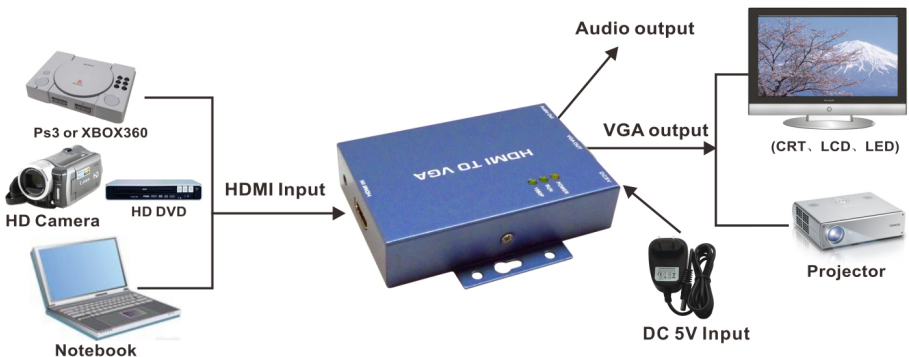

## Model No. LG-HVAD

This will bring you to a wonderful visual experience world. Please read this manual before using. It will help you make better use of all the features of this converter.

### Product Features

- 1.No need any software, plug and play
- 2.All the hardware conversion processing, with images of high definition, good brightness high image quality
- 3.Support HDMI1.3 version, automatic detection HDCP

### Technical Parameters

- 1.HDMI Input support:480p/720p/1080p/60Hz,50Hz.
- 2.VGA Output Resolution: will change with the input of the HDMI signal change.  
1280\*720@60Hz,50Hz, 1920\*1080@60Hz,50Hz.
- 3.Audio output: Analog stereo Audio(0.5~1.5Voltsp-p)
- 4.Power input: DCSV S00mA

### Installation

- 1.HDMI input: connect PS3/XBOX360/PC; Graphics/HD Player/Blu-ray DVD/HD set-top Box/Notebook Computers
- 2.VGA signal output: connect connect the projector or LCD/LED Monitor
- 3.Audio output: connect stereo amplifier or headset
- 4.DCSV input: DCSV S00mA