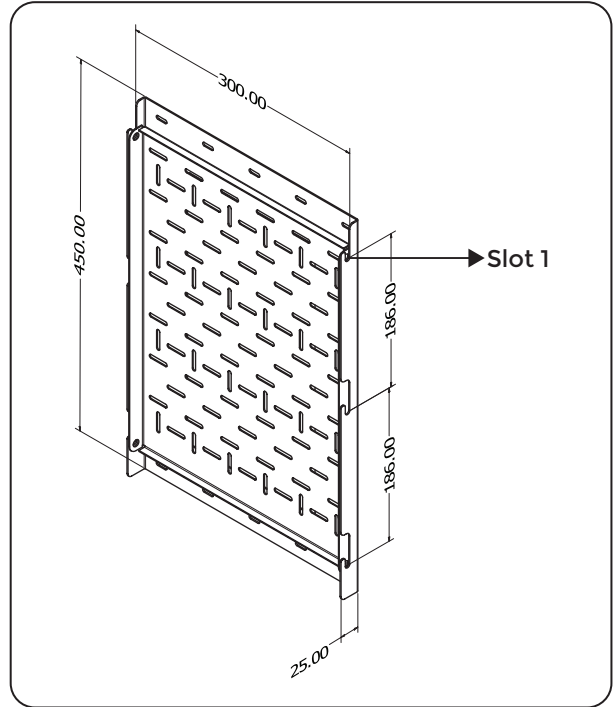

## EQUIPMENT RACK - ADJUSTABLE

### ER-01 (OPTIONAL ACCESSORIES)

### Specification

Model Number	ER-01
Orientation	Portrait
Max.Load	22 lbs (10 kg)
Product Weight	2.6 kg
Shipping Weight	3.6 kg

\*Dimensions in mm