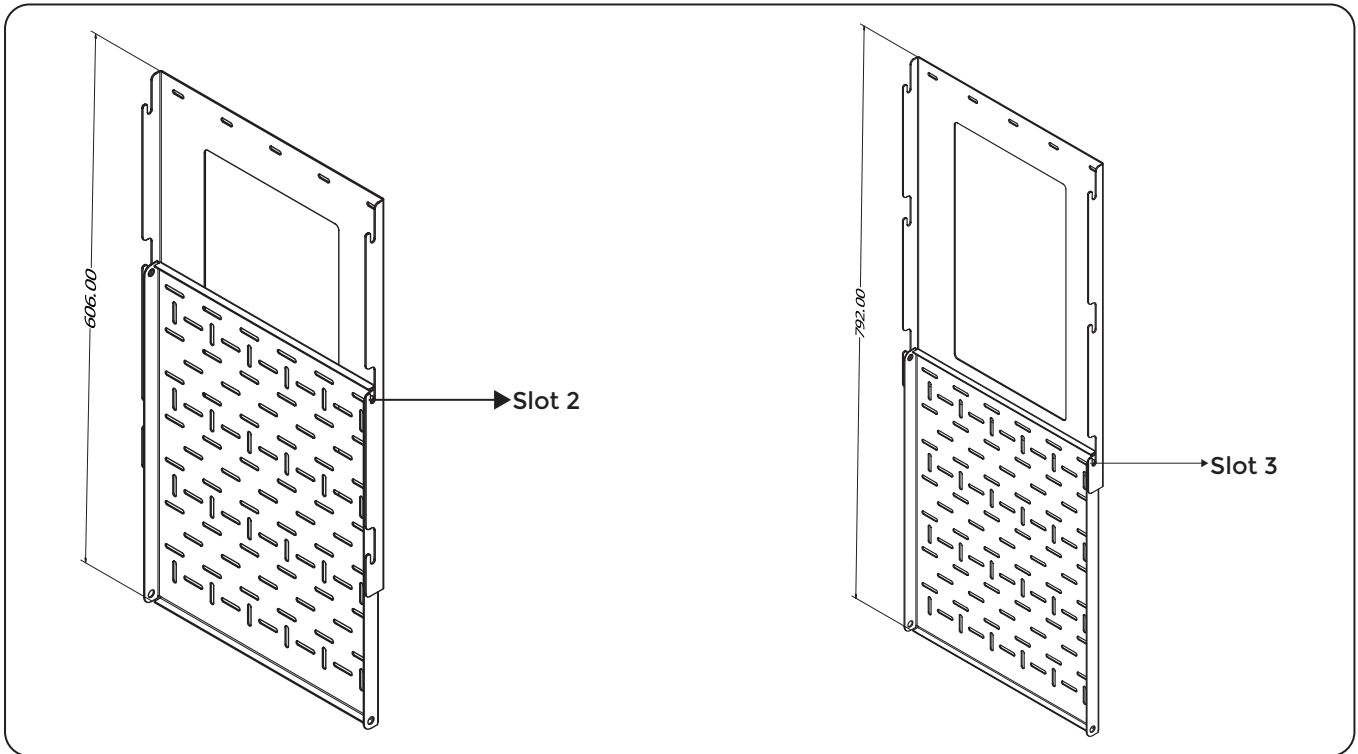

## EQUIPMENT RACK - ADJUSTABLE

### ER-01 (OPTIONAL ACCESSORIES)

### Specification

Model Number	ER-01
Orientation	Portrait
Max.Load	22 lbs (10 kg)
Product Weight	2.6 kg
Shipping Weight	3.6 kg

\*Dimensions in mm