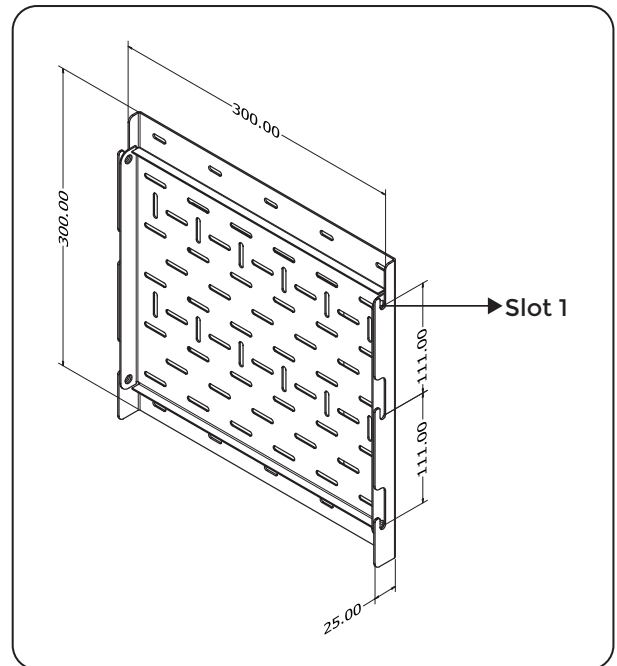

EQUIPMENT RACK - ADJUSTABLE

ER-05 (OPTIONAL ACCESSORIES)

Specification

Model Number	ER-05
Orientation	Portrait
Max.Load	22 lbs (10 kg)
Product Weight	1.8 kg
Shipping Weight	2.8 kg

*Dimensions in mm