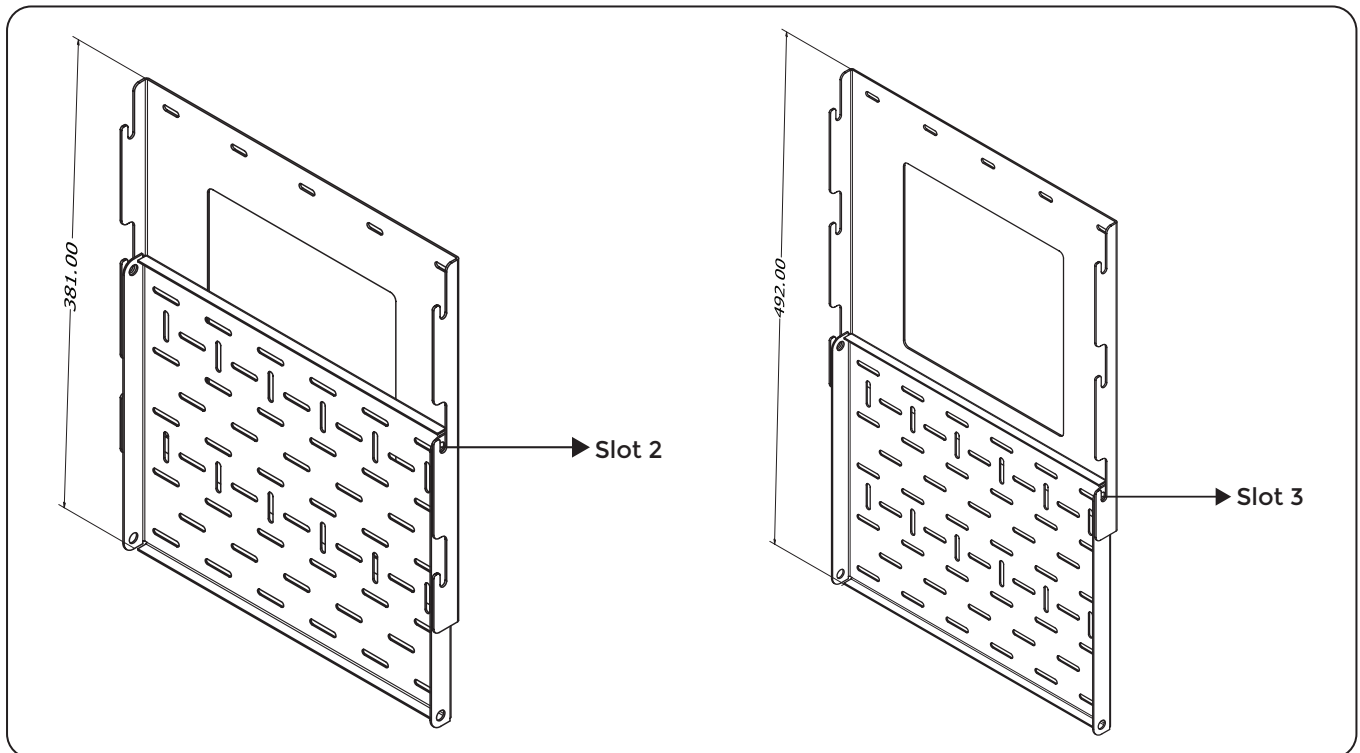

EQUIPMENT RACK - ADJUSTABLE

ER-05 (OPTIONAL ACCESSORIES)

Specification

Model Number	ER-05
Orientation	Portrait
Max.Load	22 lbs (10 kg)
Product Weight	1.8 kg
Shipping Weight	2.8 kg

*Dimensions in mm