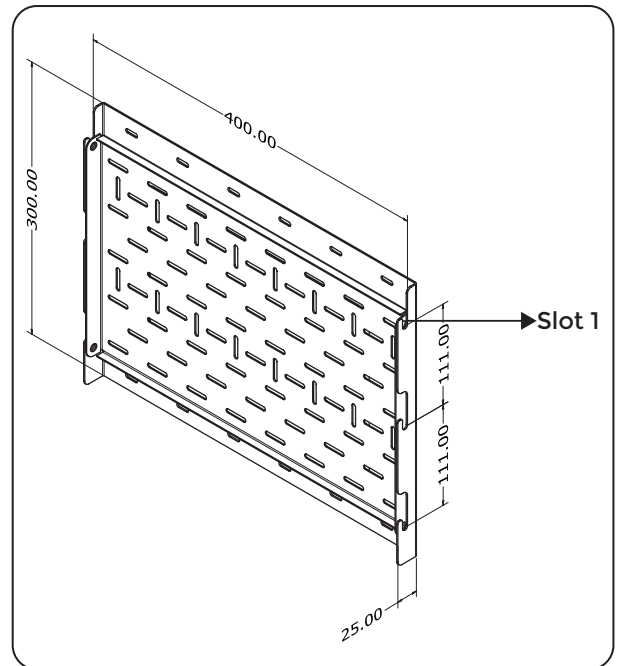

EQUIPMENT RACK - ADJUSTABLE

ER-06 (OPTIONAL ACCESSORIES)

Specification

Model Number	ER-06
Orientation	Portrait
Max.Load	22 lbs (10 kg)
Product Weight	1.8 kg
Shipping Weight	2.8 kg

*Dimensions in mm