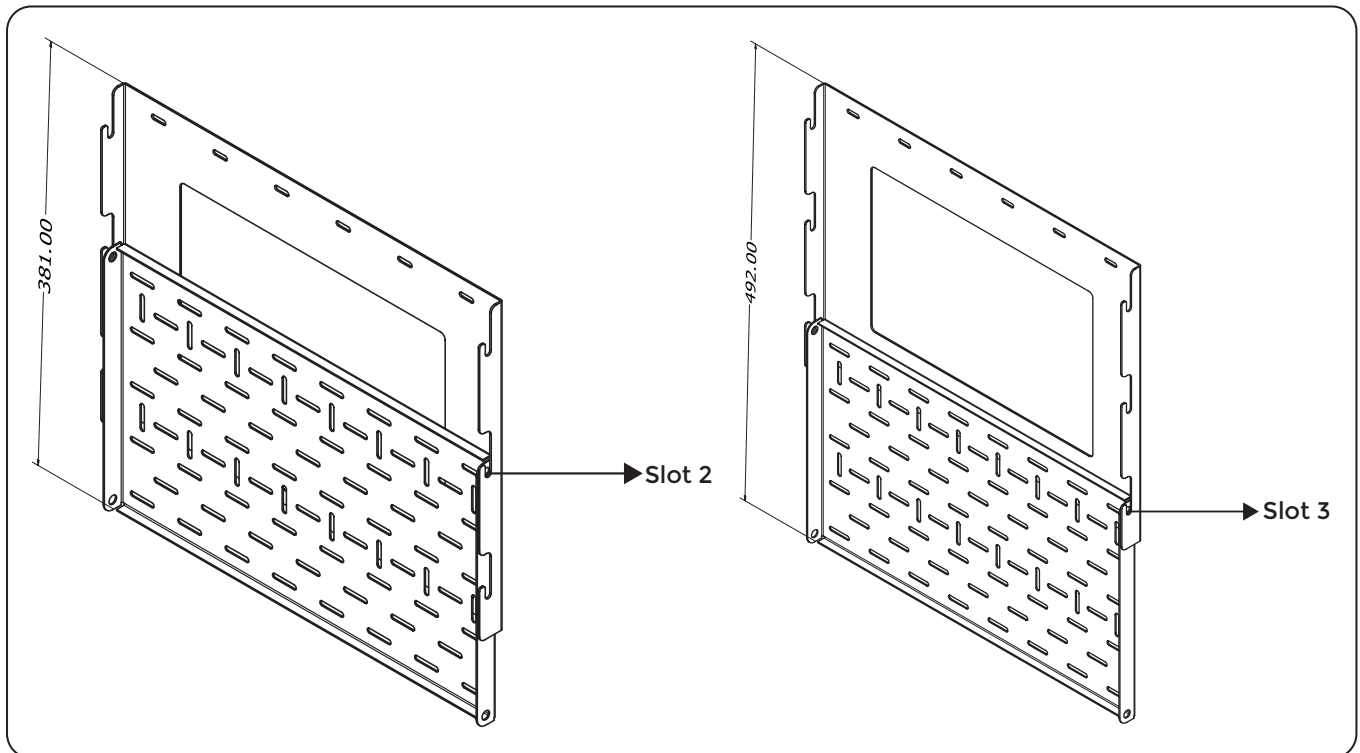

EQUIPMENT RACK - ADJUSTABLE

ER-06 (OPTIONAL ACCESSORIES)

Specification

Model Number	ER-06
Orientation	Portrait
Max.Load	22 lbs (10 kg)
Product Weight	1.8 kg
Shipping Weight	2.8 kg

*Dimensions in mm