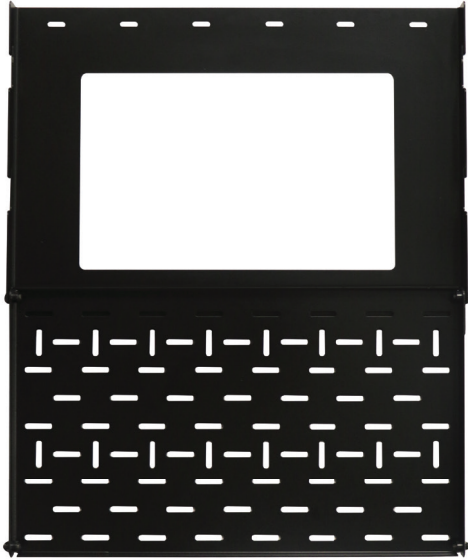

EQUIPMENT RACK - ADJUSTABLE

ER-06 (OPTIONAL ACCESSORIES)

Specification

Model Number	ER-06
Orientation	Portrait
Max.Load	22 lbs (10 kg)
Product Weight	1.8 kg
Shipping Weight	2.8 kg

*Dimensions in mm