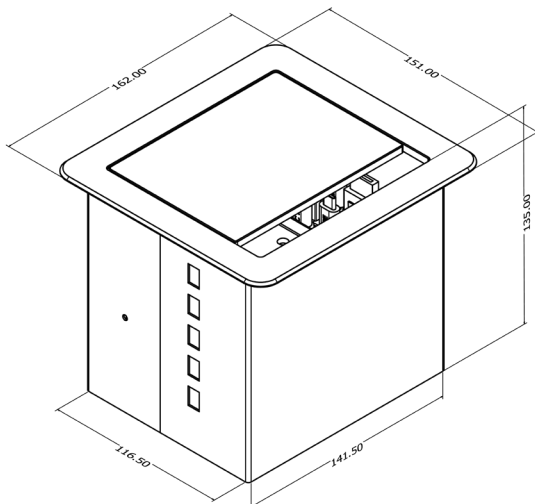

*Dimensions in mm