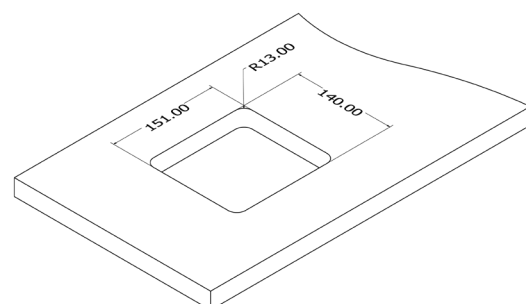

LC-403-N19

CABLE CUBBY SERIES

[customizable]

Features

- LC-403-N19 cable cubby is designed with slow motion flip-open cover and multi-format cables
- Intuitive Use - Manually pull the cable for smooth use and drop back the cable into the Cable Manager
- Comes with 6 pass-through slots with one slot per cable
- The Multi-format cables come up with a length of 1.8m and has Male to Female connectors
- The cover of Desktop socket which is made of aluminium alloy finishing, could be flip opened and closed
- Designed for perfect integration into the office furniture
- Soft opening with comfort and safety
- The product is made of steel and aluminium
- Product Weight : 2.2 kg
- Shipping Weight : 2.6 kg
- Shipping Dimension (L x W x H) : 210 x 200 x 240 mm
- Colour Available : Black

Note: Combination of any 6 cables

*Dimensions in mm