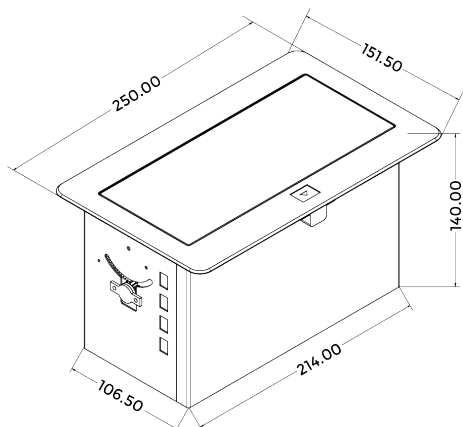

### Features

- LC-404-N23 cable cubby has a lid that can be opened with a push button and can accommodate multi-format cables
- Intuitive Use-pull the cable for use and drop back into the cable manager
- Comes with 6 pass through slots with one slot per cable
- The Multi format cable comes with 1.8m and has Male to Female cables
- Designed for perfect integration into the office furniture
- The product is made of steel and aluminium
- Product Weight : 3.0 kg
- Shipping Weight : 3.2 kg
- Shipping Dimension (L x W x H) : 270 x 195 x 210
- Colour Available : Black

### Default Connectivity

- 2 x Universal Power
- 1 x USB-A Mobile Charger
- 1 x USB-C Mobile Charger
- 2 x HDMI 2.0V
- 1 x Type A USB 3.2 Gen 1
- 1 x Type C USB 3.2 Gen 1
- 2 x CAT 6 RJ-45 Network

### Available Options

- 1 x Mini DP 1.2V
- 1 x 3.5 mm Audio
- 1 x VGA

Note: Combination of any 6 cables

Table Cutout

\*Dimensions in mm