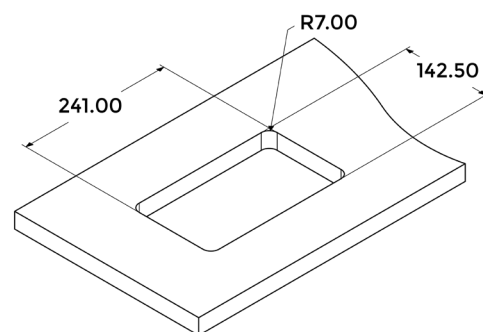

### Features

- LC-404-N23 cable cubby has a lid that can be opened with a push button and can accommodate multi-format cables
- Intuitive Use-pull the cable for use and drop back into the cable manager
- Comes with 6 pass through slots with one slot per cable
- The Multi format cable comes with 1.8m and has Male to Female cables
- Designed for perfect integration into the office furniture
- The product is made of steel and aluminium
- Product Weight : 3.0 kg
- Shipping Weight : 3.2 kg
- Shipping Dimension (L x W x H) : 270 x 195 x 210
- Colour Available : Black

### Available Options

- 1 x Mini DP 1.2V
- 1 x 3.5 mm Audio
- 1 x VGA

Note: Combination of any 6 cables

Table Cutout

\*Dimensions in mm