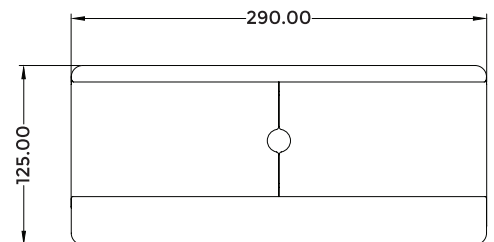

### Features

- LC-406SS cable cubby is designed with side sliding lid and multi format cables
- Intuitive Use - pull the cable for use and drop back into the cable manager
- Comes with 4 pass-through cable slots
- The Multi format cables comes with 1.5m and has Male to Female cables
- Designed for perfect integration into the office furniture
- Smoother and Stylish operation along with comfort and safety
- The product is made of steel and aluminium
- Product Weight : 3 kg
- Shipping Weight : 3.5 kg
- Shipping Dimension : 350 x 210 x 220 mm (L x W x H)
- Colour Available : Black

When Opened

When Closed

\*Dimensions in mm