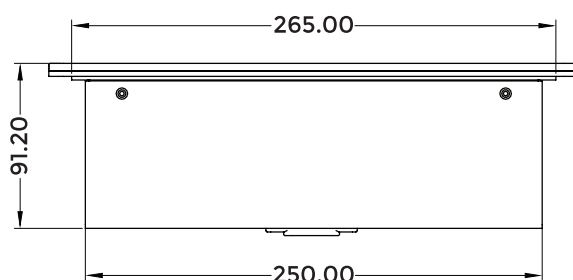

### Features

- LC-406SS cable cubby is designed with side sliding lid and multi format cables
- Intuitive Use - pull the cable for use and drop back into the cable manager
- Comes with 4 pass-through cable slots
- The Multi format cables comes with 1.5m and has Male to Female cables
- Designed for perfect integration into the office furniture
- Smoother and Stylish operation along with comfort and safety
- The product is made of steel and aluminium
- Product Weight : 3 kg
- Shipping Weight : 3.5 kg
- Shipping Dimension : 350 x 210 x 220 mm (L x W x H)
- Colour Available : Black

When Opened

When Closed

\*Dimensions in mm