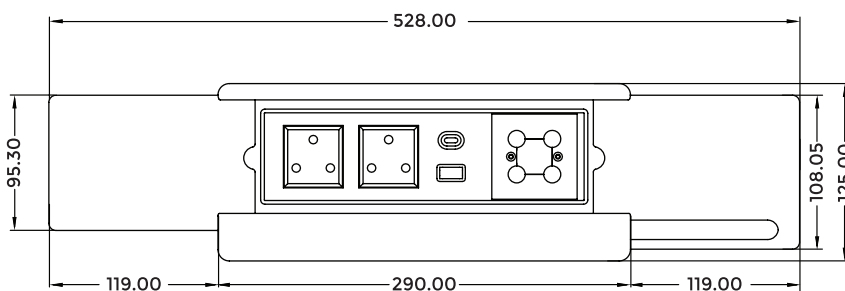

### Features

- LC-406SS cable cubby is designed with side sliding lid and multi format cables
- Intuitive Use - pull the cable for use and drop back into the cable manager
- Comes with 4 pass-through cable slots
- The Multi format cables comes with 1.5m and has Male to Female cables
- Designed for perfect integration into the office furniture
- Smoother and Stylish operation along with comfort and safety
- The product is made of steel and aluminium
- Product Weight : 3 kg
- Shipping Weight : 3.5 kg
- Shipping Dimension : 350 x 210 x 220 mm (L x W x H)
- Colour Available : Black

### Connectivity

- 2 x Universal Power
- 1 x USB - A Mobile Charger
- 1 x USB - C Mobile Charger
- 1 x HDMI 2.0V
- 1 x Type A USB 3.2 Gen 1
- 1 x Type C USB 3.2 Gen 1
- 1 x CAT 6A RJ-45 Network

Table Cutout

When Opened

When Closed

\*Dimensions in mm