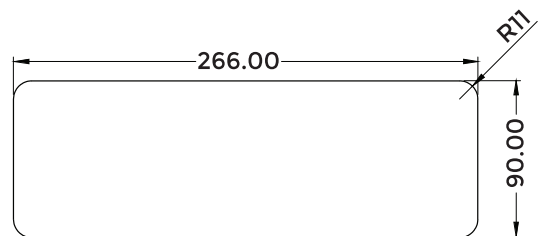

Connectivity

- 2 x Universal Power
- 1 x USB - A Mobile Charger
- 1 x USB - C Mobile Charger
- 1 x HDMI 2.0V
- 1 x Type A USB 3.2 Gen 1
- 1 x Type C USB 3.2 Gen 1
- 1 x CAT 6A RJ-45 Network

Table Cutout