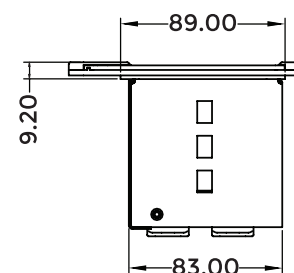

### Features

- LC-406SS cable cubby is designed with side sliding lid and multi format cables
- Intuitive Use - pull the cable for use and drop back into the cable manager
- Comes with 4 pass-through cable slots
- The Multi format cables comes with 1.5m and has Male to Female cables
- Designed for perfect integration into the office furniture
- Smoother and Stylish operation along with comfort and safety
- The product is made of steel and aluminium
- Product Weight : 3 kg
- Shipping Weight : 3.5 kg
- Shipping Dimension : 350 x 210 x 220 mm (L x W x H)
- Colour Available : Black

### Connectivity

- 2 x Universal Power
- 1 x USB - A Mobile Charger
- 1 x USB - C Mobile Charger
- 1 x HDMI 2.0V
- 1 x Type A USB 3.2 Gen 1
- 1 x Type C USB 3.2 Gen 1
- 1 x CAT 6A RJ-45 Network

Table Cutout

When Opened

When Closed

\*Dimensions in mm