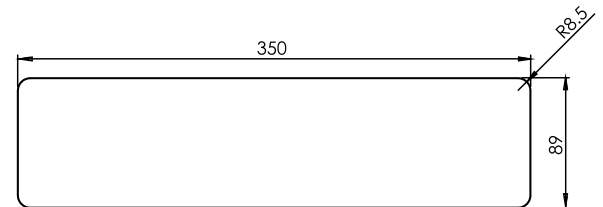

LC-406VS-WC CABLE CUBBY SERIES

Features

- LC-406VS-WC cable cubby is designed with vertical sliding lid and multi format cables
- Intuitive Use - pull the cable for use and drop back into the cable manager
- Comes with Mobile Wireless Charging
- Comes with 4 pass-through cable slots
- The Multi format cables comes with 1.5m and has Male to Female cables
- Designed for perfect integration into the office furniture
- Smoother and Stylish operation along with comfort and safety
- The product is made of steel and aluminium
- Product Weight : 3 kg
- Shipping Weight : 3.5 kg
- Shipping Dimension : 410 x 170 x 230 mm (L x W x H)
- Colour Available : Black

Connectivity

- 1 x Wireless Mobile Charger
- 2 x Universal Power
- 2 x USB - A Mobile Charger
- 1 x HDMI 2.0V
- 1 x Type A USB 3.2 Gen 1
- 1 x Type C USB 3.2 Gen 1
- 1 x CAT 6A RJ-45 Network

*Dimensions in mm