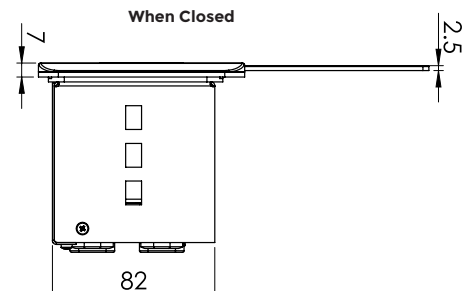

*Dimensions in mm