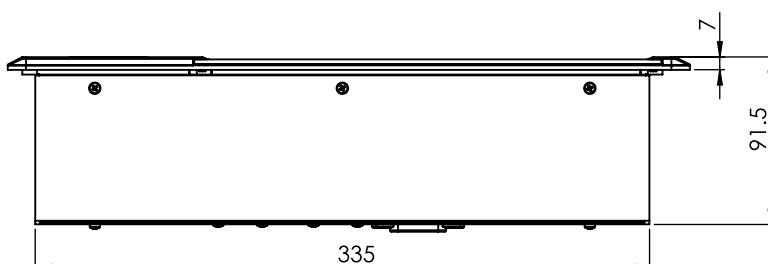

LC-406VS-WC CABLE CUBBY SERIES

Features

- LC-406VS-WC cable cubby is designed with vertical sliding lid and multi format cables
- Intuitive Use - pull the cable for use and drop back into the cable manager
- Comes with Mobile Wireless Charging
- Comes with 4 pass-through cable slots
- The Multi format cables comes with 1.5m and has Male to Female cables
- Designed for perfect integration into the office furniture
- Smoother and Stylish operation along with comfort and safety
- The product is made of steel and aluminium
- Product Weight : 3 kg
- Shipping Weight : 3.5 kg
- Shipping Dimension : 410 x 170 x 230 mm (L x W x H)
- Colour Available : Black

Connectivity

- 1 x Wireless Mobile Charger
- 2 x Universal Power
- 2 x USB - A Mobile Charger
- 1 x HDMI 2.0V
- 1 x Type A USB 3.2 Gen 1
- 1 x Type C USB 3.2 Gen 1
- 1 x CAT 6A RJ-45 Network

*Dimensions in mm