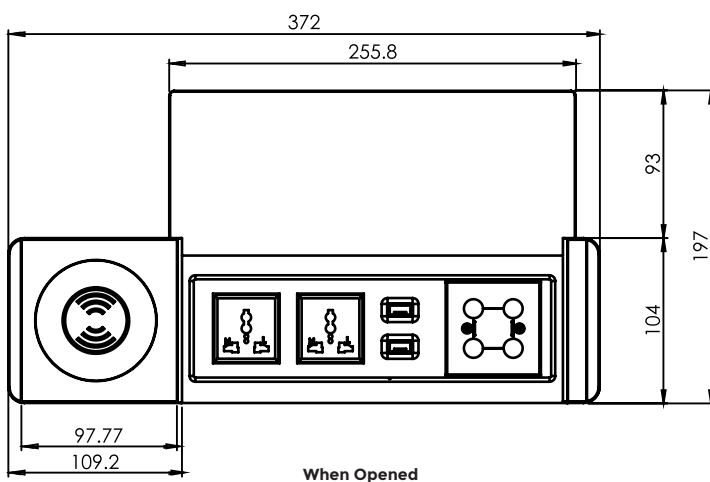

LC-406VS-WC CABLE CUBBY SERIES

Features

- LC-406VS-WC cable cubby is designed with vertical sliding lid and multi format cables
- Intuitive Use - pull the cable for use and drop back into the cable manager
- Comes with Mobile Wireless Charging
- Comes with 4 pass-through cable slots
- The Multi format cables comes with 1.5m and has Male to Female cables
- Designed for perfect integration into the office furniture
- Smoother and Stylish operation along with comfort and safety
- The product is made of steel and aluminium
- Product Weight : 3 kg
- Shipping Weight : 3.5 kg
- Shipping Dimension : 410 x 170 x 230 mm (L x W x H)
- Colour Available : Black

Connectivity

- 1 x Wireless Mobile Charger
- 2 x Universal Power
- 2 x USB - A Mobile Charger
- 1 x HDMI 2.0V
- 1 x Type A USB 3.2 Gen 1
- 1 x Type C USB 3.2 Gen 1
- 1 x CAT 6A RJ-45 Network

*Dimensions in mm