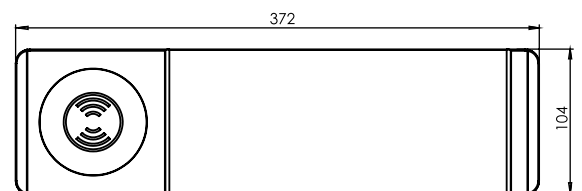

LC-406VS-WC CABLE CUBBY SERIES

Features

- LC-406VS-WC cable cubby is designed with vertical sliding lid and multi format cables
- Intuitive Use - pull the cable for use and drop back into the cable manager
- Comes with Mobile Wireless Charging
- Comes with 4 pass-through cable slots
- The Multi format cables comes with 1.5m and has Male to Female cables
- Designed for perfect integration into the office furniture
- Smoother and Stylish operation along with comfort and safety
- The product is made of steel and aluminium
- Product Weight : 3 kg
- Shipping Weight : 3.5 kg
- Shipping Dimension : 410 x 170 x 230 mm (L x W x H)
- Colour Available : Black

Connectivity

- 1 x Wireless Mobile Charger
- 2 x Universal Power
- 2 x USB - A Mobile Charger
- 1 x HDMI 2.0V
- 1 x Type A USB 3.2 Gen 1
- 1 x Type C USB 3.2 Gen 1
- 1 x CAT 6A RJ-45 Network

*Dimensions in mm