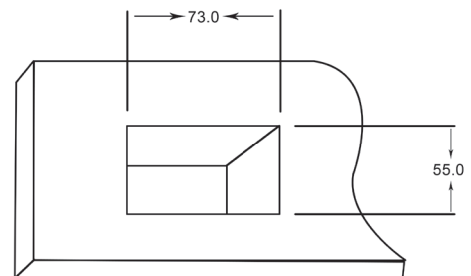

FIXED FACEPLATE LF-104 (PIGTAIL TYPE)

Features

- LF-104 is a single front faceplate with VGA, 3.5 mm Audio and HDMI.
- This standard faceplate comes with female connectors on the front, pigtail cables on the other end.
- Product is made of Aluminium.
- Product Weight : 0.2 kg
- Product Dimension (W x H x D) : 115 x 71 x 243
- Shipping Weight : 0.4 kg
- Shipping Dimension (W x H x D) : 137 x 84 x 80
- Colour Available : Black

Connectivity

1 x VGA

1 x HDMI

1 x 3.5 mm Audio

Back box will be optional.

*Dimensions in mm