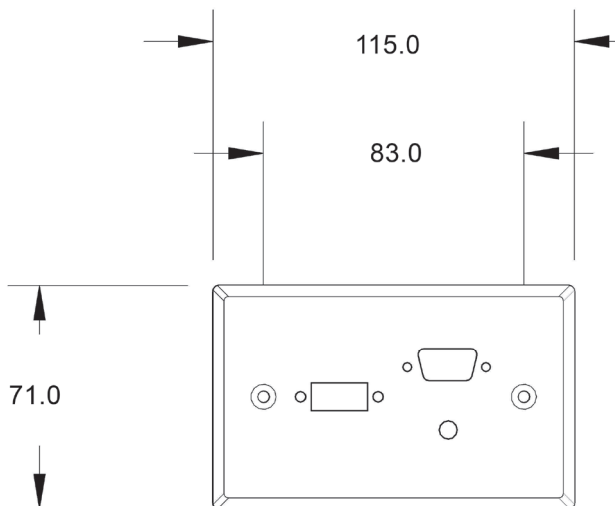

FIXED FACEPLATE LF-104 (PIGTAIL TYPE)

Features

- LF-104 is a single front faceplate with VGA, 3.5 mm Audio and HDMI.
- This standard faceplate comes with female connectors on the front, pigtail cables on the other end.
- Product is made of Aluminium.
- Product Weight : 0.2 kg
- Product Dimension (W x H x D) : 115 x 71 x 243
- Shipping Weight : 0.4 kg
- Shipping Dimension (W x H x D) : 137 x 84 x 80
- Colour Available : Black

Connectivity

1 x VGA

1 x HDMI

1 x 3.5 mm Audio

Back box will be optional.

*Dimensions in mm