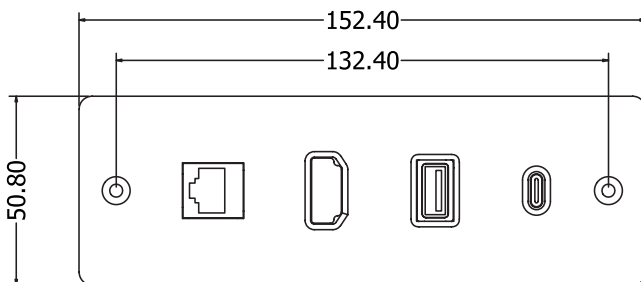

FIXED FACEPLATE

LF - 401

Front View

Back View

Features

- This standard faceplate comes with female connectors on both the ends
- Product is made of Aluminium
- Product Weight : 0.2 kg
- Product Dimension (W x H x D) : 152 x 50.8 x 30
- Shipping Weight : 0.4 kg
- Shipping Dimension (W x H x D) : 172 x 72 x 50
- Colour Available : Black

Connectivity

- 1 x RJ45 Network
- 1 x HDMI 2.0V
- 1 x Type A USB 3.0V
- 1 x Type C USB 3.0V

Front View

Top View

*Dimensions in mm