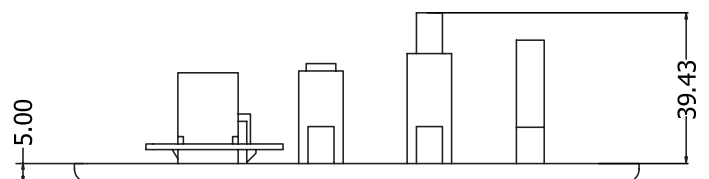

FIXED FACEPLATE

LF - 401

Front View

Back View

Features

- This standard faceplate comes with female connectors on both the ends
- Product is made of Aluminium
- Product Weight : 0.2 kg
- Product Dimension (W x H x D) : 152 x 50.8 x 30
- Shipping Weight : 0.4 kg
- Shipping Dimension (W x H x D) : 172 x 72 x 50
- Colour Available : Black

Connectivity

- 1 x RJ45 Network
- 1 x HDMI 2.0V
- 1 x Type A USB 3.0V
- 1 x Type C USB 3.0V

Front View

Top View

*Dimensions in mm