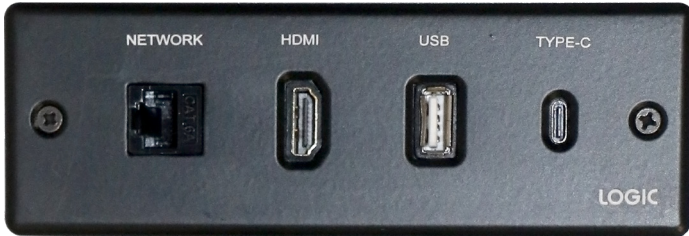

FIXED FACEPLATE

LF - 401

Front View

Back View

Features

- This standard faceplate comes with female connectors on both the ends
- Product is made of Aluminium
- Product Weight : 0.2 kg
- Product Dimension (W x H x D) : 152 x 50.8 x 30
- Shipping Weight : 0.4 kg
- Shipping Dimension (W x H x D) : 172 x 72 x 50
- Colour Available : Black

Connectivity

- 1 x RJ45 Network
- 1 x HDMI 2.0V
- 1 x Type A USB 3.0V
- 1 x Type C USB 3.0V

Front View

Top View

*Dimensions in mm