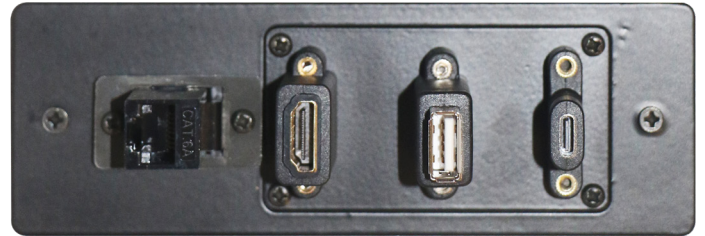

FIXED FACEPLATE

LF - 401

Front View

Back View

Features

- This standard faceplate comes with female connectors on both the ends
- Product is made of Aluminium
- Product Weight : 0.2 kg
- Product Dimension (W x H x D) : 152 x 50.8 x 30
- Shipping Weight : 0.4 kg
- Shipping Dimension (W x H x D) : 172 x 72 x 50
- Colour Available : Black

Connectivity

- 1 x RJ45 Network
- 1 x HDMI 2.0V
- 1 x Type A USB 3.0V
- 1 x Type C USB 3.0V

Front View

Top View

*Dimensions in mm