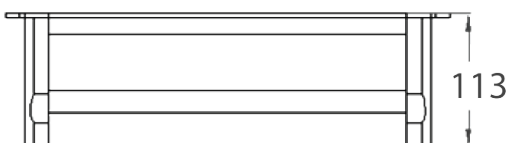

### Features

- LG-601R Rotating series cable manager is an innovative equipment to provide electrical and AV access.
- Designed for perfect integration into the office furniture.
- Soft opening with comfort and safety.
- The product is made of aluminium.
- Product Weight : 1.3 kg
- Shipping Weight : 1.8 kg
- Shipping Dimension (L x W x H) : 470 x 200 x 200
- Colour Available : Silver

### Connectivity

- 2 x Universal Power
- 2 x USB-A Mobile Charger
- 1 x HDMI 2.0V
- 2 x CAT 6 RJ-45 Network
- 1 x 3.5 mm Audio
- 1 x VGA

Table Cutout

\*Dimensions in mm