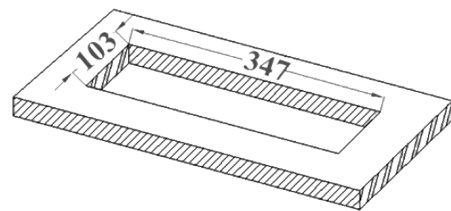

### Features

- LG-601R Rotating series cable manager is an innovative equipment to provide electrical and AV access.
- Designed for perfect integration into the office furniture.
- Soft opening with comfort and safety.
- The product is made of aluminium.
- Product Weight : 1.3 kg
- Shipping Weight : 1.8 kg
- Shipping Dimension (L x W x H) : 470 x 200 x 200
- Colour Available : Silver

### Connectivity

- 2 x Universal Power
- 2 x USB-A Mobile Charger
- 1 x HDMI 2.0V
- 2 x CAT 6 RJ-45 Network
- 1 x 3.5 mm Audio
- 1 x VGA

Table Cutout

\*Dimensions in mm