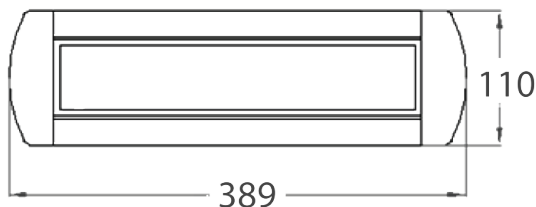

### Features

- LG-601R Rotating series cable manager is an innovative equipment to provide electrical and AV access.
- Designed for perfect integration into the office furniture.
- Soft opening with comfort and safety.
- The product is made of aluminium.
- Product Weight : 1.3 kg
- Shipping Weight : 1.8 kg
- Shipping Dimension (L x W x H) : 470 x 200 x 200
- Colour Available : Silver

### Connectivity

- 2 x Universal Power
- 2 x USB-A Mobile Charger
- 1 x HDMI 2.0V
- 2 x CAT 6 RJ-45 Network
- 1 x 3.5 mm Audio
- 1 x VGA

Table Cutout

\*Dimensions in mm