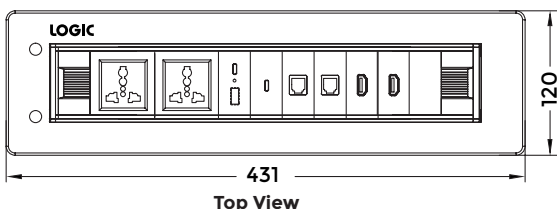

LG-603M

ROTATING MOTORIZED SERIES

Connectivity

- 2 x Universal Power
- 1 x USB-A Mobile Charger
- 1 x USB-C Mobile Charger
- 2 x HDMI 2.0V
- 1 x Type-C USB 3.2 Gen 2
- 2 x CAT 6 RJ-45 Network

Features

- Discover the future of connectivity with the LG-603M Rotating Series Cable Manager, featuring an intelligent sensor system that prioritizes safety by stopping the motor when obstacles are detected
- Experience all-inclusive electrical and AV access, making this device an indispensable asset in any contemporary workspace
- With its sleek design, the LG-603M not only enhances your office functionality but also elevates its aesthetic appeal
- Available multi format female to female cable length : 1.6 m
- Available power cable length : 2 m
- User-centric buttons ensure a comfortable and secure user experience
- Constructed from superior quality aluminum, the LG-603M guarantees lasting durability, making it a savvy addition to your workspace
- Product Weight : 2.1 kg
- Shipping Weight : 2.5 kg
- Shipping Dimension (L x W x H) : 480 x 175 x 175
- Colour Available : Black

*Dimensions in mm