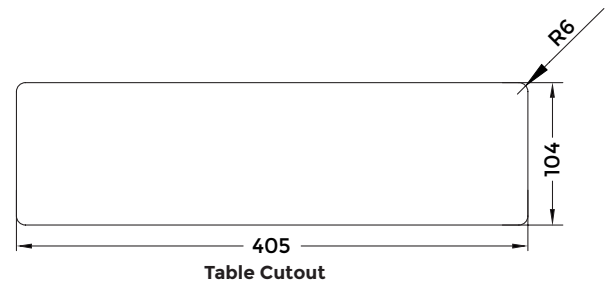

LG-603M

ROTATING MOTORIZED SERIES

Connectivity

- 2 x Universal Power
- 1 x USB-A Mobile Charger
- 1 x USB-C Mobile Charger
- 2 x HDMI 2.0V
- 1 x Type-C USB 3.2 Gen 2
- 2 x CAT 6 RJ-45 Network

Features

- Discover the future of connectivity with the LG-603M Rotating Series Cable Manager, featuring an intelligent sensor system that prioritizes safety by stopping the motor when obstacles are detected
- Experience all-inclusive electrical and AV access, making this device an indispensable asset in any contemporary workspace
- With its sleek design, the LG-603M not only enhances your office functionality but also elevates its aesthetic appeal
- Available multi format female to female cable length : 1.6 m
- Available power cable length : 2 m
- User-centric buttons ensure a comfortable and secure user experience
- Constructed from superior quality aluminum, the LG-603M guarantees lasting durability, making it a savvy addition to your workspace
- Product Weight : 2.1 kg
- Shipping Weight : 2.5 kg
- Shipping Dimension (L x W x H) : 480 x 175 x 175
- Colour Available : Black

*Dimensions in mm