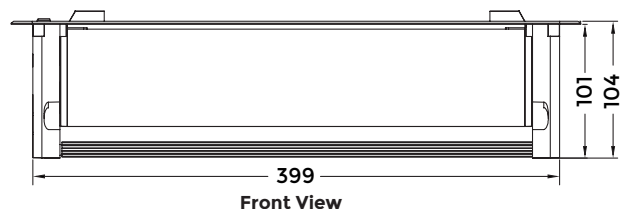

LG-603M

ROTATING MOTORIZED SERIES

Connectivity

- 2 x Universal Power
- 1 x USB-A Mobile Charger
- 1 x USB-C Mobile Charger
- 2 x HDMI 2.0V
- 1 x Type-C USB 3.2 Gen 2
- 2 x CAT 6 RJ-45 Network

Features

- Discover the future of connectivity with the LG-603M Rotating Series Cable Manager, featuring an intelligent sensor system that prioritizes safety by stopping the motor when obstacles are detected
- Experience all-inclusive electrical and AV access, making this device an indispensable asset in any contemporary workspace
- With its sleek design, the LG-603M not only enhances your office functionality but also elevates its aesthetic appeal
- Available multi format female to female cable length : 1.6 m
- Available power cable length : 2 m
- User-centric buttons ensure a comfortable and secure user experience
- Constructed from superior quality aluminum, the LG-603M guarantees lasting durability, making it a savvy addition to your workspace
- Product Weight : 2.1 kg
- Shipping Weight : 2.5 kg
- Shipping Dimension (L x W x H) : 480 x 175 x 175
- Colour Available : Black

*Dimensions in mm