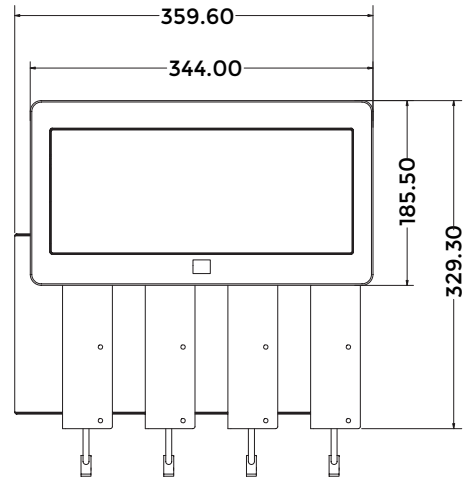

LG-804MRC-N23**MOTORIZED RETRACTOR SERIES****Features**

- Experience the effortless operation of a Push Button lid with just a single press button
- A compact cable manager enclosure (LG-804MRC-N23) provision to fix any 4 modules i.e. HDMI 2.0V, Type A USB 3.2 Gen 1, Type C USB 3.2 Gen 1, CAT 6 Network, DP 1.2V, Mini DP 1.2V and VGA+Audio (3.5mm) with round Male to Female cables
- Enclosure default connectivity comes with 2 x Universal Power Socket, 1 x USB-A Mobile Charger, 1 x USB-C Mobile Charger
- Total Length of Cable used in retractor module : 3 m
- Input Cable Length (Source) : 1.6 m
- Output cable Length (Display) : 0.85 m
- Rolling mechanism : 0.55 m
- Indulge in the convenience of pull and stop functionality
- Effortlessly cable retracts to the initial position by single press and hold
- Product Weight : 3.1 kg
- Shipping Weight : 3.7 kg
- Shipping Dimension (L x W x H) : 400 x 210 x 170 mm
- Color Available : Black

*Dimensions in mm

Table Cutout

MODULES

LG-HDMI-MRC

LG-USBA-MRC

LG-USBC-MRC

LG-LAN-MRC

LG-DP-MRC

LG-MDP-MRC

LG-VGA-MRC

Specification

Product Weight	: 2.9 kg
Shipping Weight	: 3.2 kg
Shipping Dimension	: 390 x 270 x 140 mm (L x W x H)
Colour Available	: Black

*Dimensions in mm