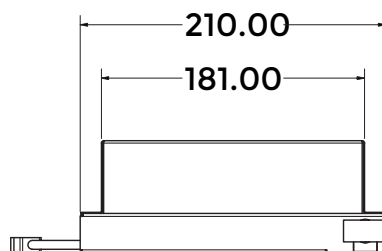

LG-804MRC-N23**MOTORIZED RETRACTOR SERIES****Features**

- Experience the effortless operation of a Push Button lid with just a single press button
- A compact cable manager enclosure (LG-804MRC-N23) provision to fix any 4 modules i.e. HDMI 2.0V, Type A USB 3.2 Gen 1, Type C USB 3.2 Gen 1, CAT 6 Network, DP 1.2V, Mini DP 1.2V and VGA+Audio (3.5mm) with round Male to Female cables
- Enclosure default connectivity comes with 2 x Universal Power Socket, 1 x USB-A Mobile Charger, 1 x USB-C Mobile Charger
- Total Length of Cable used in retractor module : 3 m
- Input Cable Length (Source) : 1.6 m
- Output cable Length (Display) : 0.85 m
- Rolling mechanism : 0.55 m
- Indulge in the convenience of pull and stop functionality
- Effortlessly cable retracts to the initial position by single press and hold
- Product Weight : 3.1 kg
- Shipping Weight : 3.7 kg
- Shipping Dimension (L x W x H) : 400 x 210 x 170 mm
- Color Available : Black

*Dimensions in mm

Table Cutout

MODULES

LG-HDMI-MRC

LG-USBA-MRC

LG-USBC-MRC

LG-LAN-MRC

LG-DP-MRC

LG-MDP-MRC

LG-VGA-MRC

Specification

Product Weight	: 2.9 kg
Shipping Weight	: 3.2 kg
Shipping Dimension	: 390 x 270 x 140 mm (L x W x H)
Colour Available	: Black

*Dimensions in mm