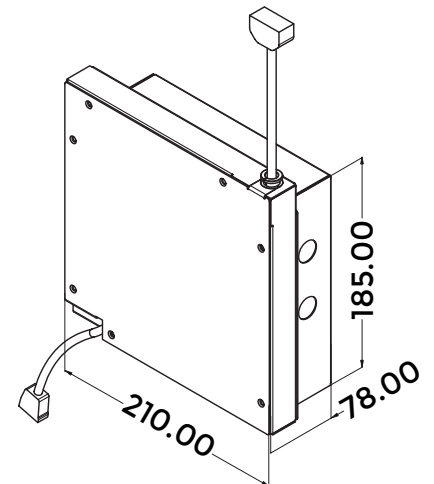

LG-804MRC-N23**MOTORIZED RETRACTOR SERIES****Features**

- Experience the effortless operation of a Push Button lid with just a single press button
- A compact cable manager enclosure (LG-804MRC-N23) provision to fix any 4 modules i.e. HDMI 2.0V, Type A USB 3.2 Gen 1, Type C USB 3.2 Gen 1, CAT 6 Network, DP 1.2V, Mini DP 1.2V and VGA+Audio (3.5mm) with round Male to Female cables
- Enclosure default connectivity comes with 2 x Universal Power Socket, 1 x USB-A Mobile Charger, 1 x USB-C Mobile Charger
- Total Length of Cable used in retractor module : 3 m
- Input Cable Length (Source) : 1.6 m
- Output cable Length (Display) : 0.85 m
- Rolling mechanism : 0.55 m
- Indulge in the convenience of pull and stop functionality
- Effortlessly cable retracts to the initial position by single press and hold
- Product Weight : 3.1 kg
- Shipping Weight : 3.7 kg
- Shipping Dimension (L x W x H) : 400 x 210 x 170 mm
- Color Available : Black

*Dimensions in mm

Table Cutout

MODULES

LG-HDMI-MRC

LG-USBA-MRC

LG-USBC-MRC

LG-LAN-MRC

LG-DP-MRC

LG-MDP-MRC

LG-VGA-MRC

Specification

Product Weight	: 2.9 kg
Shipping Weight	: 3.2 kg
Shipping Dimension	: 390 x 270 x 140 mm (L x W x H)
Colour Available	: Black

*Dimensions in mm