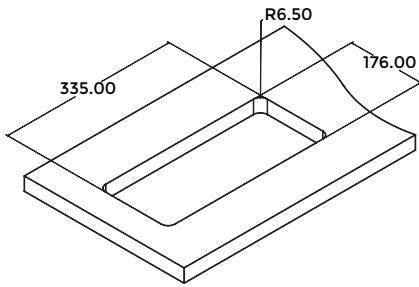

LG-804MRC-N23**MOTORIZED RETRACTOR SERIES****Features**

- Experience the effortless operation of a Push Button lid with just a single press button
- A compact cable manager enclosure (LG-804MRC-N23) provision to fix any 4 modules i.e. HDMI 2.0V, Type A USB 3.2 Gen 1, Type C USB 3.2 Gen 1, CAT 6 Network, DP 1.2V, Mini DP 1.2V and VGA+Audio (3.5mm) with round Male to Female cables
- Enclosure default connectivity comes with 2 x Universal Power Socket, 1 x USB-A Mobile Charger, 1 x USB-C Mobile Charger
- Total Length of Cable used in retractor module : 3 m
- Input Cable Length (Source) : 1.6 m
- Output cable Length (Display) : 0.85 m
- Rolling mechanism : 0.55 m
- Indulge in the convenience of pull and stop functionality
- Effortlessly cable retracts to the initial position by single press and hold
- Product Weight : 3.1 kg
- Shipping Weight : 3.7 kg
- Shipping Dimension (L x W x H) : 400 x 210 x 170 mm
- Color Available : Black

*Dimensions in mm

Table Cutout

MODULES

LG-HDMI-MRC

LG-USBA-MRC

LG-USBC-MRC

LG-LAN-MRC

LG-DP-MRC

LG-MDP-MRC

LG-VGA-MRC

Specification

Product Weight	: 2.9 kg
Shipping Weight	: 3.2 kg
Shipping Dimension	: 390 x 270 x 140 mm (L x W x H)
Colour Available	: Black

*Dimensions in mm