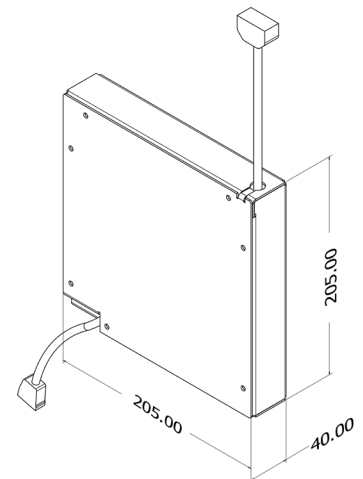

LG-805RC2P4M

RETRACTABLE SERIES

**Features**

- A compact cable manager enclosure (LG-805RC2P4M) provision to fix any 4 modules i.e. HDMI 2.0V, Type A USB 3.2 Gen 1, Type C USB 3.2 Gen 1, CAT 6 Network, DP 1.2V, Mini DP 1.2V and VGA+Audio (3.5mm) with round Male to Female cables
- Enclosure default connectivity comes with 2 x Universal Power Socket, 2 x USB-A Mobile Charger
- Intuitive Use - Pull and stop or pull and retract
- Easy to Install
- Total Length of Cable used in retractor module : 3 m
- Input Cable Length (Source) : 1.4 m
- Output cable Length (Display) : 0.8 m
- Rolling mechanism : 0.8 m
- Product Weight : 2.5 kg
- Shipping Weight : 3.5 kg
- Shipping Dimension (L x W x H) : 350 x 220 x 220 mm
- Color Available : Black

*Dimensions in mm

Table Cutout

MODULES

HDMIRC Module

USBRC Module

TCRC Module

RJ45RC Module

DPRC Module

MDPRC Module

VGARC Module

*Dimensions in mm

Specification

Product Weight	: 1.5 kg
Shipping Weight	: 1.8 kg
Shipping Dimension	: 390 x 270 x 90 mm (L x W x H)
Colour Available	: Black