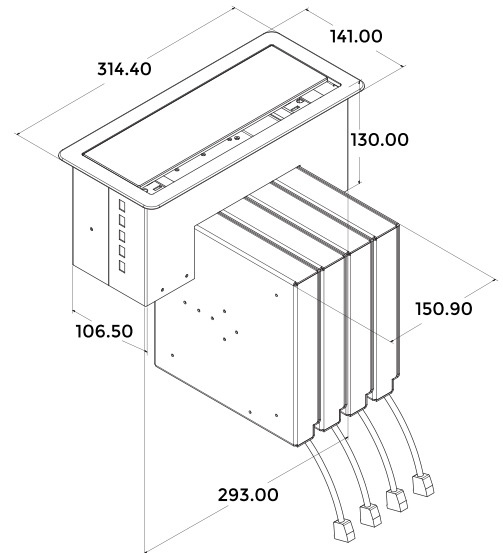

LG-805RC2P4M

RETRACTABLE SERIES

**Features**

- A compact cable manager enclosure (LG-805RC2P4M) provision to fix any 4 modules i.e. HDMI 2.0V, Type A USB 3.2 Gen 1, Type C USB 3.2 Gen 1, CAT 6 Network, DP 1.2V, Mini DP 1.2V and VGA+Audio (3.5mm) with round Male to Female cables
- Enclosure default connectivity comes with 2 x Universal Power Socket, 2 x USB-A Mobile Charger
- Intuitive Use - Pull and stop or pull and retract
- Easy to Install
- Total Length of Cable used in retractor module : 3 m
- Input Cable Length (Source) : 1.4 m
- Output cable Length (Display) : 0.8 m
- Rolling mechanism : 0.8 m
- Product Weight : 2.5 kg
- Shipping Weight : 3.5 kg
- Shipping Dimension (L x W x H) : 350 x 220 x 220 mm
- Color Available : Black

*Dimensions in mm

Table Cutout

MODULES

HDMIRC Module

USBRC Module

TCRC Module

RJ45RC Module

DPRC Module

MDPRC Module

VGARC Module

*Dimensions in mm

Specification

Product Weight	: 1.5 kg
Shipping Weight	: 1.8 kg
Shipping Dimension	: 390 x 270 x 90 mm (L x W x H)
Colour Available	: Black