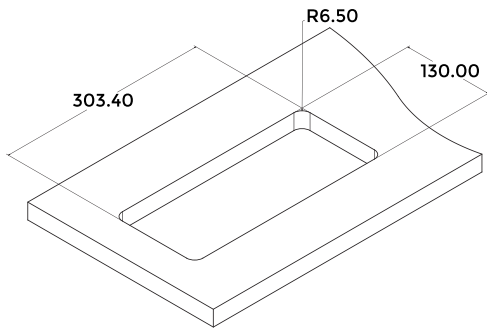

LG-805RC2P4M

RETRACTABLE SERIES

**Features**

- A compact cable manager enclosure (LG-805RC2P4M) provision to fix any 4 modules i.e. HDMI 2.0V, Type A USB 3.2 Gen 1, Type C USB 3.2 Gen 1, CAT 6 Network, DP 1.2V, Mini DP 1.2V and VGA+Audio (3.5mm) with round Male to Female cables
- Enclosure default connectivity comes with 2 x Universal Power Socket, 2 x USB-A Mobile Charger
- Intuitive Use - Pull and stop or pull and retract
- Easy to Install
- Total Length of Cable used in retractor module : 3 m
- Input Cable Length (Source) : 1.4 m
- Output cable Length (Display) : 0.8 m
- Rolling mechanism : 0.8 m
- Product Weight : 2.5 kg
- Shipping Weight : 3.5 kg
- Shipping Dimension (L x W x H) : 350 x 220 x 220 mm
- Color Available : Black

*Dimensions in mm

Table Cutout

MODULES

HDMIRC Module

USBRC Module

TCRC Module

RJ45RC Module

DPRC Module

MDPRC Module

VGARC Module

*Dimensions in mm

Specification

Product Weight	: 1.5 kg
Shipping Weight	: 1.8 kg
Shipping Dimension	: 390 x 270 x 90 mm (L x W x H)
Colour Available	: Black