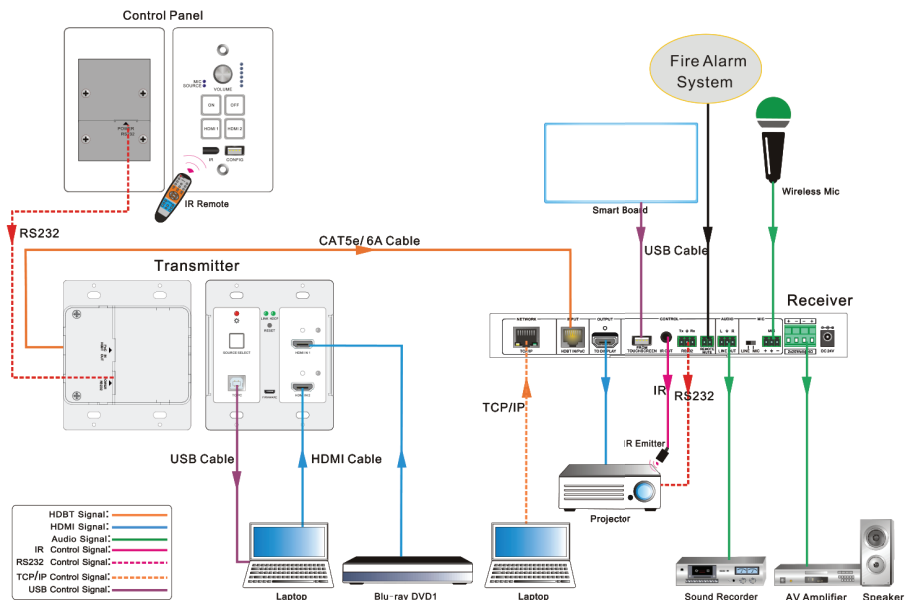

### CLASSROOM WALL PLATE TRANSMITTER AND RECEIVER

The kit designed to be used in educational schemes, consists of Scaler Wall Plate HDBaseT Transmitter, HDBaseT Receiver and Control Panel. HDBaseT Transmitter provides two HDMI signal inputs, which support HDCP 1.4 and can be switched freely.

### Features

- Switch freely between two HDMI signal inputs.
- Output resolution up to 1920x1200@60 Hz .
- Support MIC input.
- 2x20Watt@4Ohm amplifier output.
- Customizable control panel, support IR Learning.
- Read and write the data of IR Learning.
- Support UPNP.