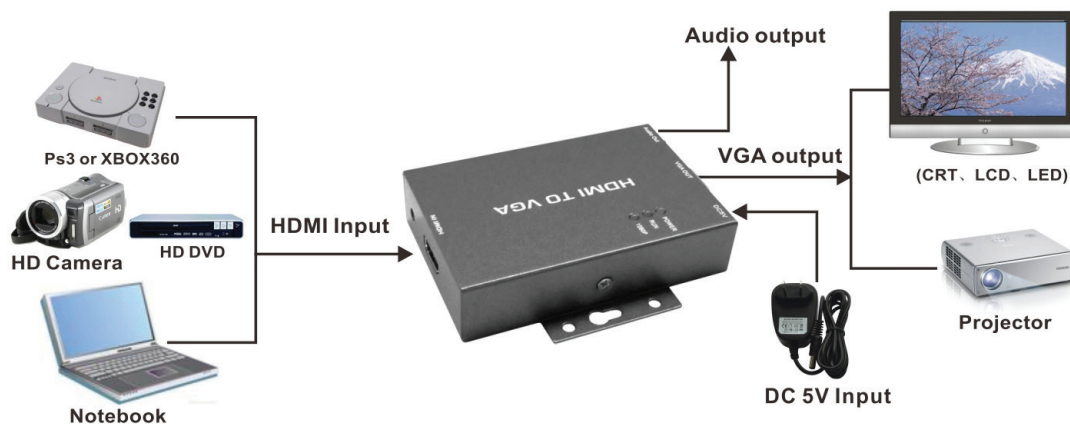

## LG-HVAD

### HDMI TO VGA CONVERTER

LG-HVAD accepts one HDMI input and converts into one VGA output signal.

### Features

- No need any software, plug and play.
- All the hardware conversion processing, with images of high definition, good brightness high image quality.
- Support HDMI 1.3 version, automatic detection HDCP.

### Specification

HDMI Input Support	480p/720p/1080p/60 Hz, 50 Hz.
VGA Output Resolution	Will change with the input of the HDMI signal change. 1280*720@60 Hz, 50 Hz
Audio Output	Analog stereo Audio (0.5~1.5 Voltsp-p)
Power Input	DC5 V, 0.5A
HDMI Input	Connect PS3/XBOX360/PC; Graphics/HD Player/Blu-ray DVD/HD set-top Box/Notebook Computers
VGA Signal Output	Connect the projector or LCD/LED Monitor
Audio Output	Connect stereo amplifier or headset
Product Weight	0.2 kg
Shipping Weight	0.4 kg
Product Dimension (W x H x D)	100 x 20 x 80 mm
Shipping Dimension (W x H x D)	110 x 90 x 90 mm