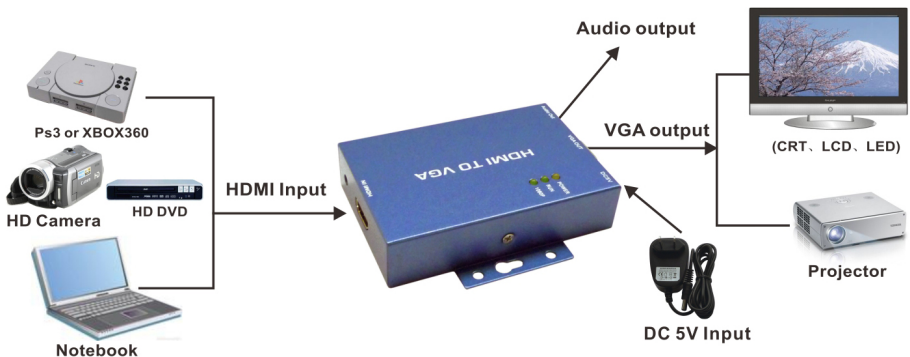

Model No. LG-HVAD

This will bring you to a wonderful visual experience world. Please read this manual before using. It will help you make better use of all the features of this converter.

Product Features

- 1.No need any software, plug and play
- 2.All the hardware conversion processing, with images of high definition, good brightness high image quality
- 3.Support HDMI1.3 version, automatic detection HDCP

Technical Parameters

- 1.HDMI Input support:480p/720p/1080p/60Hz,50Hz.
- 2.VGA Output Resolution: will change with the input of the HDMI signal change.
1280*720@60Hz,50Hz, 1920*1080@60Hz,50Hz.
- 3.Audio output: Analog stereo Audio(0.5~1.5Voltsp-p)
- 4.Power input: DCSV S00mA

Installation

- 1.HDMI input: connect PS3/XBOX360/PC; Graphics/HD Player/Blu-ray DVD/HD set-top Box/Notebook Computers
- 2.VGA signal output: connect connect the projector or LCD/LED Monitor
- 3.Audio output: connect stereo amplifier or headset
- 4.DCSV input: DCSV S00mA