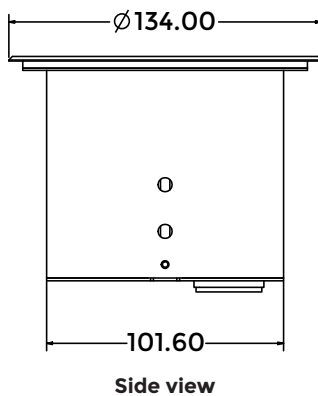

WORKSTATION CABLE MANAGERS

LG-ITF-305

- Designed to fit your modern work environment
- Enables Mobile Charging via both Type-A USB and Type-C USB port simultaneously
- Quick and easy installation
- The product is made up of steel and aluminium
- Product Weight : 0.9 kg
- Shipping Weight : 1.2 kg
- Shipping Dimension : 190 x 170 x 210 mm (L x W x H)
- Colour available : Black

Connectivity

- 1 x Universal Power
- 1 x USB-A Mobile Charger
- 1 x USB-C Mobile Charger
- 1 x CAT 6A Network/RJ-45

Technical Details:

*Dimensions in mm