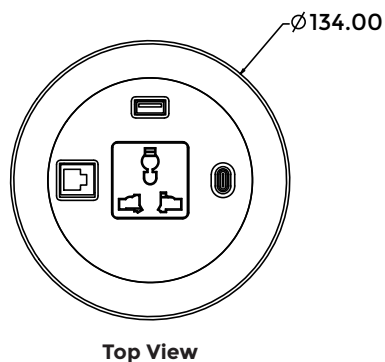

* Product is customizable

WORKSTATION CABLE MANAGERS

LG-ITF-305

- Designed to fit your modern work environment
- Enables Mobile Charging via both Type-A USB and Type-C USB port simultaneously
- Quick and easy installation
- The product is made up of steel and aluminium
- Product Weight : 0.9 kg
- Shipping Weight : 1.2 kg
- Shipping Dimension : 190 x 170 x 210 mm (L x W x H)
- Colour available : Black

Connectivity

- 1 x Universal Power
- 1 x USB-A Mobile Charger
- 1 x USB-C Mobile Charger
- 1 x CAT 6A Network/RJ-45

Technical Details:

*Dimensions in mm