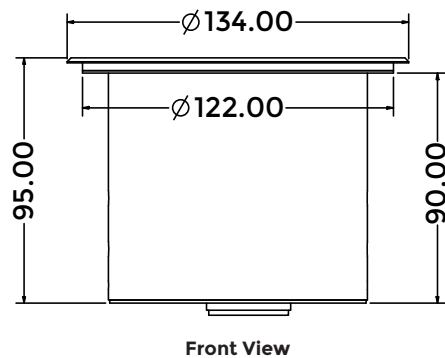

WORKSTATION CABLE MANAGERS

LG-ITF-305

- Designed to fit your modern work environment
- Enables Mobile Charging via both Type-A USB and Type-C USB port simultaneously
- Quick and easy installation
- The product is made up of steel and aluminium
- Product Weight : 0.9 kg
- Shipping Weight : 1.2 kg
- Shipping Dimension : 190 x 170 x 210 mm (L x W x H)
- Colour available : Black

Connectivity

- 1 x Universal Power
- 1 x USB-A Mobile Charger
- 1 x USB-C Mobile Charger
- 1 x CAT 6A Network/RJ-45

Technical Details:

*Dimensions in mm