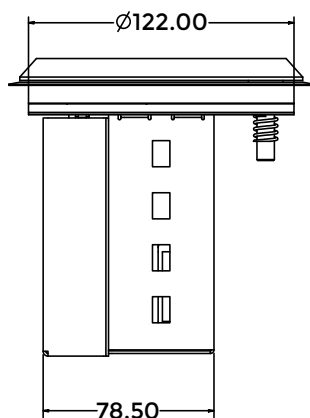

* Product is customizable

WORKSTATION CABLE MANAGERS

LG-ITF-305WC

- Designed to fit your modern work environment
- Quick and easy installation
- The product is made up of steel and aluminium
- Product Weight : 1.3 kg
- Shipping Weight : 1.5 kg
- Shipping Dimension : 180 x 185 x 210 mm (L x W x H)
- Colour available : Black

Connectivity

- 1 x Mobile Wireless Charger
- 1 x Universal Power
- 1 x USB-A Mobile Charger
- 1 x USB-C Mobile Charger
- 1 x CAT 6A Network/RJ-45

Technical Details:

Top View

Front View

Side view

Table Cutout

*Dimensions in mm