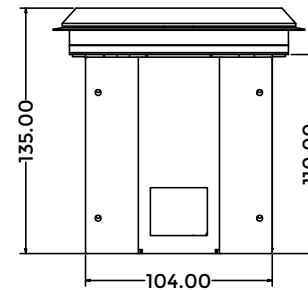

WORKSTATION CABLE MANAGERS

LG-ITF-305WC

- Designed to fit your modern work environment
- Quick and easy installation
- The product is made up of steel and aluminium
- Product Weight : 1.3 kg
- Shipping Weight : 1.5 kg
- Shipping Dimension : 180 x 185 x 210 mm (L x W x H)
- Colour available : Black

Connectivity

- 1 x Mobile Wireless Charger
- 1 x Universal Power
- 1 x USB-A Mobile Charger
- 1 x USB-C Mobile Charger
- 1 x CAT 6A Network/RJ-45

Technical Details:

Front View

*Dimensions in mm