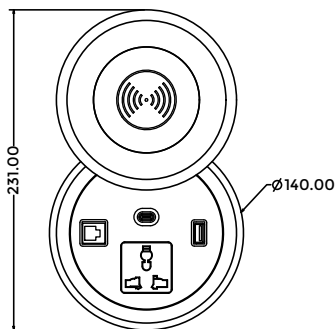

WORKSTATION CABLE MANAGERS

LG-ITF-305WC

Features

- The LG-ITF-305WC is a compact Cable management solution that is intended for installation on a table for easy access
- Perfect for a workstations, boardroom meeting tables, training rooms and other applications
- Mobile phones can be charged wirelessly and other ports can be accessed simultaneously

* Product is customizable

WORKSTATION CABLE MANAGERS

LG-ITF-305WC

- Designed to fit your modern work environment
- Quick and easy installation
- The product is made up of steel and aluminium
- Product Weight : 1.3 kg
- Shipping Weight : 1.5 kg
- Shipping Dimension : 180 x 185 x 210 mm (L x W x H)
- Colour available : Black

Connectivity

- 1 x Mobile Wireless Charger
- 1 x Universal Power
- 1 x USB-A Mobile Charger
- 1 x USB-C Mobile Charger
- 1 x CAT 6A Network/RJ-45

Technical Details:

Top View

Front View

Side view

Table Cutout

*Dimensions in mm