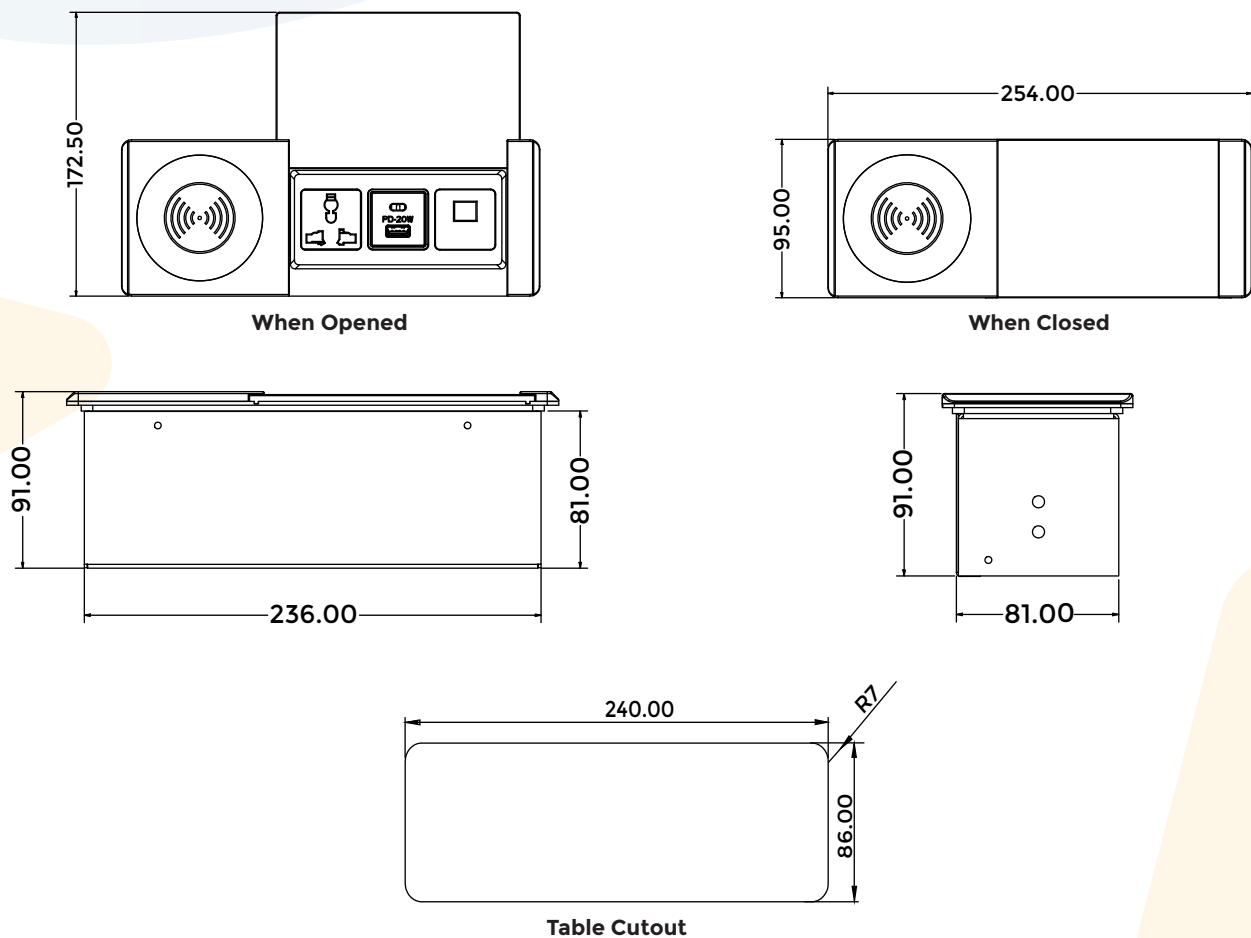

WORKSTATION CABLE MANAGERS

LG-ITF-306VS-WC

Features

- The LG-ITF-306VS-WC Cable management with vertical sliding lid, ideal for workstations, boardroom meeting tables, training rooms and other applications
- Experience smooth, stylish operation with comfort and safety
- Mobile phones can be charged wirelessly and other ports can be accessed simultaneously

* Product is customizable

WORKSTATION CABLE MANAGERS

LG-ITF-306VS-WC

- Designed to fit your modern work environment
- Enables Mobile Charging via both Type-A USB and Type-C USB port simultaneously
- Quick and easy installation
- The product is made up of steel and aluminium
- Product Weight : 1.5 kg
- Shipping Weight : 1.8 kg
- Shipping Dimension : 320 x 170 x 220 mm (L x W x H)
- Colour available : Black

Connectivity

- 1 x Mobile Wireless Charger
- 1 x Universal Power
- 1 x USB-A Mobile Charger
- 1 x USB-C Mobile Charger
- 1 x CAT 6A Network/RJ-45

Technical Details:

*Dimensions in mm