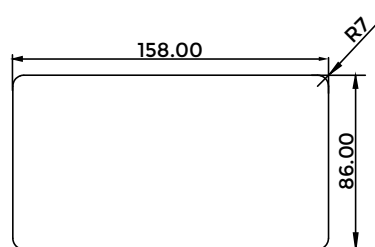

* Product is customizable

WORKSTATION CABLE MANAGERS

LG-ITF-306VS

- Enables Mobile Charging via both Type-A USB and Type-C USB port simultaneously
- Quick and easy installation
- The product is made up of steel and aluminium
- Product Weight : 1.0 kg
- Shipping Weight : 1.3 kg
- Shipping Dimension : 230 x 190 x 235 mm (L x W x H)
- Colour available : Black

Connectivity

- 1 x Universal Power
- 1 x USB-A Mobile Charger
- 1 x USB-C Mobile Charger
- 1 x CAT 6A Network/RJ-45

Technical Details:

When Opened

When Closed

Table Cutout

*Dimensions in mm