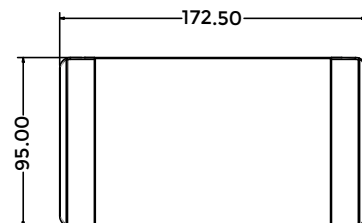

When Closed