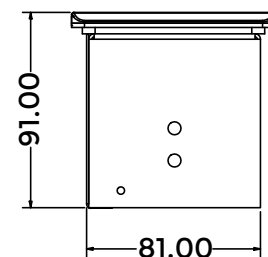

Connectivity

- 1 x Universal Power
- 1 x USB-A Mobile Charger
- 1 x USB-C Mobile Charger
- 1 x CAT 6A Network/RJ-45

Technical Details:

When Opened

When Closed

Table Cutout

*Dimensions in mm