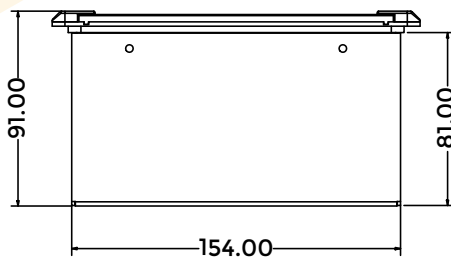

* Product is customizable

WORKSTATION CABLE MANAGERS

LG-ITF-306VS

- Enables Mobile Charging via both Type-A USB and Type-C USB port simultaneously
- Quick and easy installation
- The product is made up of steel and aluminium
- Product Weight : 1.0 kg
- Shipping Weight : 1.3 kg
- Shipping Dimension : 230 x 190 x 235 mm (L x W x H)
- Colour available : Black

Connectivity

- 1 x Universal Power
- 1 x USB-A Mobile Charger
- 1 x USB-C Mobile Charger
- 1 x CAT 6A Network/RJ-45

Technical Details:

When Opened

When Closed

Table Cutout

*Dimensions in mm