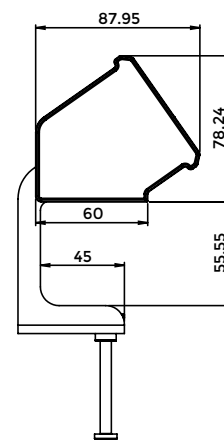

### LG-ITF-PD

- Power Dock can be clamped onto the edge of any desk and is easily relocatable for changing work environments
- Enables Mobile Charging via both Type-A USB and Type-C USB port simultaneously
- The product is made up of aluminium with anodizing
- Product Weight : 0.9 kg
- Shipping Weight : 1.9 kg
- Colour available : Sliver & Black combination

#### Technical Details:

Front View

Side View

Minimum

Maximum

Adjustable Fixing Clamp

\*Dimensions in mm