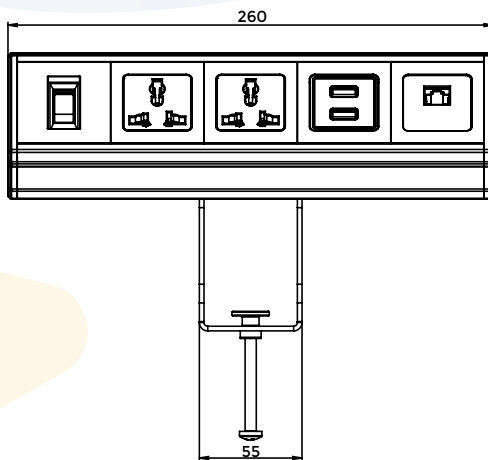

## WORKSTATION CABLE MANAGERS

### LG-ITF-PD

- Power Dock can be clamped onto the edge of any desk and is easily relocatable for changing work environments
- Enables Mobile Charging via both Type-A USB and Type-C USB port simultaneously
- The product is made up of aluminium with anodizing
- Product Weight : 0.9 kg
- Shipping Weight : 1.9 kg
- Colour available : Sliver & Black combination

#### Technical Details:

Front View

Side View

Minimum

Maximum

Adjustable Fixing Clamp

\*Dimensions in mm