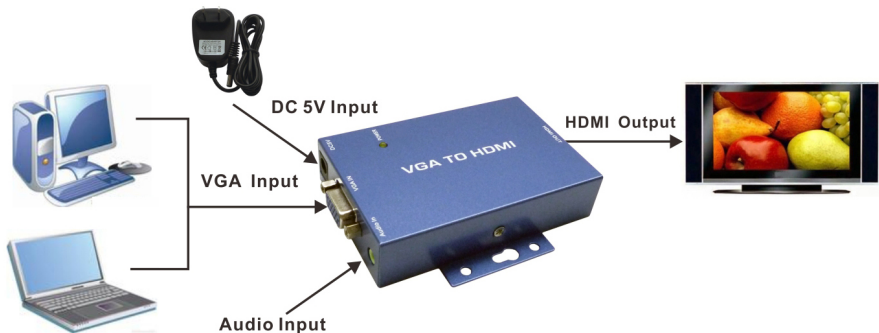

## Model No. LG-VHS

This will bring you to a wonderful visual experience world. Please read this manual before using. It will help you make better use of all the features of this converter.

### Product Features

- 1.No need any software, plug and play
- 2.All the hardware conversion processing, with images of high definition, good brightness high image quality
- 3.Support HDMI1.3 version, automatic detection HDCP

### Technical Parameters

- 1.VGA Input Resolution: 800\*600@60Hz, 1024\*768@60Hz, 1280\*720@60Hz, 1280\*768@60Hz, 1280\*800@60Hz, 1280\*1024@60Hz, 1360\*768@60Hz, 1440\*900@60Hz, 1600\*900@60Hz, 1680\*1050@60Hz, 1800\*1440@60Hz, 1920\*1080@60Hz,
- 2.HDMI output support:480p/720p/1080p/60Hz
- 3.Audio input: connect stereo amplifier of headset
- 4.Power input:DCSV 500mA

### Installation

- 1.VGA Input: connect the host PC or laptop computer which with VGA interface
- 2.HDMI output: connect HDMI connections are high-definition TV or Monitor  
HDMI Interface
- 3.Audio input: connect Audio out interface which from PC or laptop computer
- 4.DCSV input: DCSV 500mA