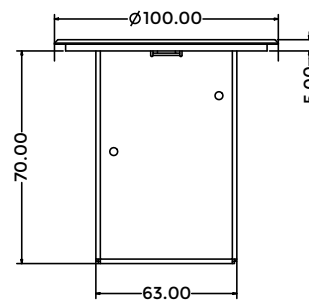

WORSTATION MOBILE WIRELESS CHARGER

LG-WC15W-R

- Quick and easy installation
- The product is made up of steel and aluminium
- Product Weight : 0.3 kg
- Shipping Weight : 0.4 kg
- Shipping Dimension : 150 x 120 x 150 mm (L x W x H)
- Colour available : Black

Technical Details:

Top View

Front View

Side view

Table Cutout

*Dimensions in mm