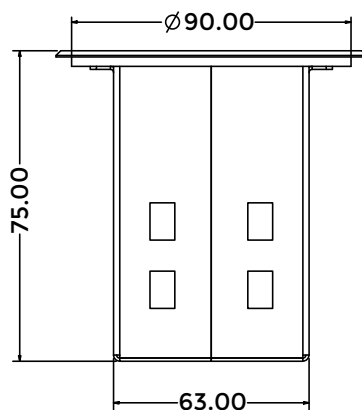

WORSTATION MOBILE WIRELESS CHARGER

LG-WC15W-R

- Quick and easy installation
- The product is made up of steel and aluminium
- Product Weight : 0.3 kg
- Shipping Weight : 0.4 kg
- Shipping Dimension : 150 x 120 x 150 mm (L x W x H)
- Colour available : Black

Technical Details:

Top View

Front View

Side view

Table Cutout

*Dimensions in mm