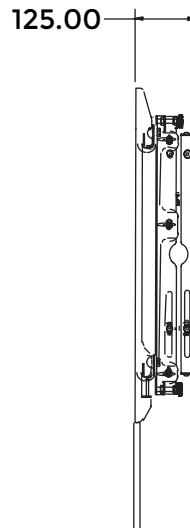

DISPLAY MOUNT BRACKETS

LOGIC

PUSH-PULL WALL MOUNT BRACKET

LGC-98110

Front View

Side View
When Opened

Side View
When Closed

*Dimensions in mm

PUSH-PULL WALL MOUNT BRACKET

LGC-98110

Features

- Push to open / push to close system provides quick and easy to service access
- Universal in design to fit 98" to 110" displays
- Adjustable tilt $\pm 2^\circ$ and height $\pm 5\text{mm}$
- The mount can hold up to 130 kg
- Colours available : Black
- VESA compliant

Specification

Model Number	LGC-98110
Max.load	285.6 lbs (130 kg)
Display Sizes	98" to 110"
VESA	400 x 400 to 1600 x 800
Material	Steel
Product Weight	31 kg
Shipping Weight	36 kg
Shipping Dimension (L x W x H)	1020 x 750 x 160

*Dimensions in mm