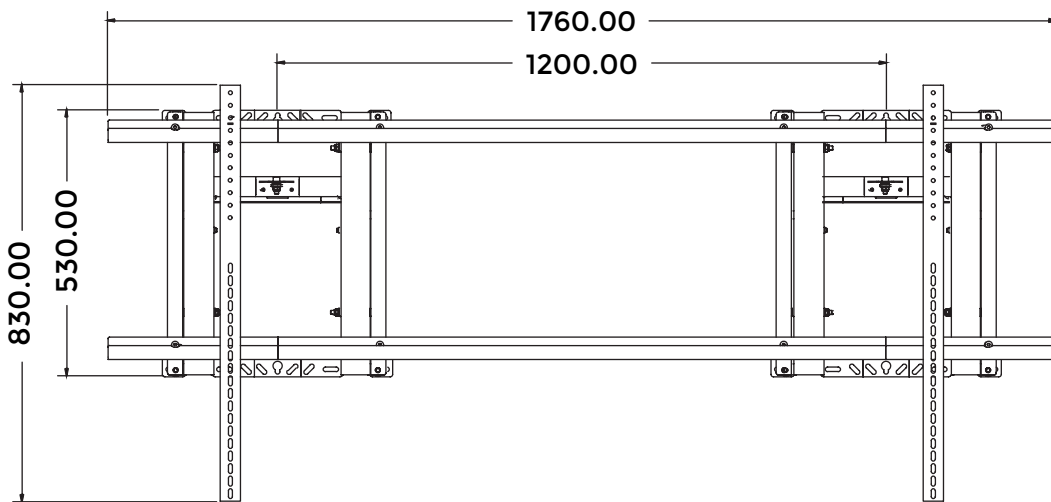

DISPLAY MOUNT BRACKETS

LOGIC

PUSH-PULL WALL MOUNT BRACKET

LGC-98110

Front View

Side View
When Opened

Side View
When Closed

*Dimensions in mm

PUSH-PULL WALL MOUNT BRACKET

LGC-98110

Features

- Push to open / push to close system provides quick and easy to service access
- Universal in design to fit 98" to 110" displays
- Adjustable tilt $\pm 2^\circ$ and height $\pm 5\text{mm}$
- The mount can hold up to 130 kg
- Colours available : Black
- VESA compliant

Specification

Model Number	LGC-98110
Max.load	285.6 lbs (130 kg)
Display Sizes	98" to 110"
VESA	400 x 400 to 1600 x 800
Material	Steel
Product Weight	31 kg
Shipping Weight	36 kg
Shipping Dimension (L x W x H)	1020 x 750 x 160

*Dimensions in mm