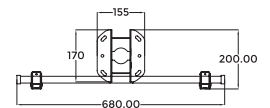

CEILING MOUNT BRACKET : LGCM-65-5

EQUIPMENT RACK : ER-07 (OPTIONAL ACCESSORIES)

Isometric View

Side View

Top View

Features

- The ceiling mount has a perfect display positioning and flexible adjustments with an angle of 15 degrees (+ or -)
- Universal in design to fit 42" to 65" displays
- Open access design for cable and electrical access
- The mount can hold up to 50 kg
- Colours available - Black
- VESA compliant

Specification

Model Number	LGCM-65-5	ER-07
Max. Load	110 lbs (50 kg)	22 lbs (10 kg)
Display Sizes	42" to 65"	55" to 65"
VESA	200 x 200 to 600 x 400	-
Material	Steel	-
Product Weight	6.3 kg	2.0 kg
Shipping Weight	7.3 kg	-
Shipping Dimension (L x W x H)	980 x 230 x 150	-

*Dimensions in mm