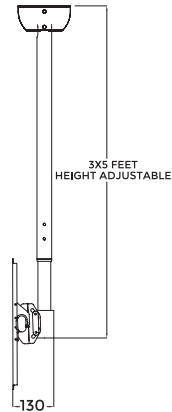

CEILING MOUNT BRACKET : LGCM-65-5

EQUIPMENT RACK : ER-07 (OPTIONAL ACCESSORIES)

Isometric View

Side View

Top View

Features

- The ceiling mount has a perfect display positioning and flexible adjustments with an angle of 15 degrees (+ or -)
- Universal in design to fit 42" to 65" displays
- Open access design for cable and electrical access
- The mount can hold up to 50 kg
- Colours available - Black
- VESA compliant

Specification

Model Number	LGCM-65-5	ER-07
Max. Load	110 lbs (50 kg)	22 lbs (10 kg)
Display Sizes	42" to 65"	55" to 65"
VESA	200 x 200 to 600 x 400	-
Material	Steel	-
Product Weight	6.3 kg	2.0 kg
Shipping Weight	7.3 kg	-
Shipping Dimension (L x W x H)	980 x 230 x 150	-

*Dimensions in mm