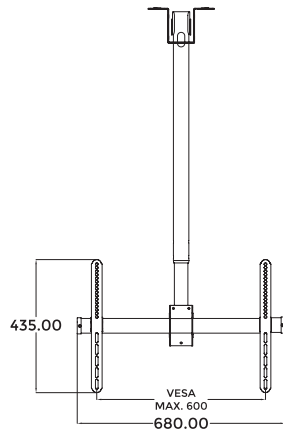

CEILING MOUNT BRACKET : LGCM-65-5

EQUIPMENT RACK : ER-07 (OPTIONAL ACCESSORIES)

Isometric View

Side View

Top View

Features

- The ceiling mount has a perfect display positioning and flexible adjustments with an angle of 15 degrees (+ or -)
- Universal in design to fit 42" to 65" displays
- Open access design for cable and electrical access
- The mount can hold up to 50 kg
- Colours available - Black
- VESA compliant

Specification

Model Number	LGCM-65-5	ER-07
Max. Load	110 lbs (50 kg)	22 lbs (10 kg)
Display Sizes	42" to 65"	55" to 65"
VESA	200 x 200 to 600 x 400	-
Material	Steel	-
Product Weight	6.3 kg	2.0 kg
Shipping Weight	7.3 kg	-
Shipping Dimension (L x W x H)	980 x 230 x 150	-

*Dimensions in mm