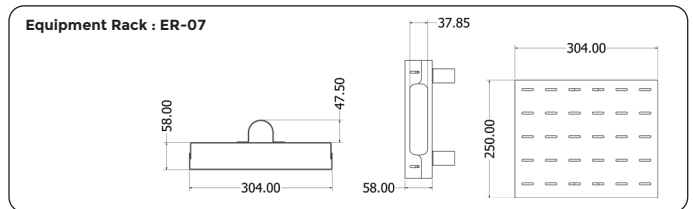

CEILING MOUNT BRACKET : LGCM-65-5

EQUIPMENT RACK : ER-07 (OPTIONAL ACCESSORIES)

Isometric View

Side View

Top View

Features

- The ceiling mount has a perfect display positioning and flexible adjustments with an angle of 15 degrees (+ or -)
- Universal in design to fit 42" to 65" displays
- Open access design for cable and electrical access
- The mount can hold up to 50 kg
- Colours available - Black
- VESA compliant

Specification

Model Number	LGCM-65-5	ER-07
Max. Load	110 lbs (50 kg)	22 lbs (10 kg)
Display Sizes	42" to 65"	55" to 65"
VESA	200 x 200 to 600 x 400	-
Material	Steel	-
Product Weight	6.3 kg	2.0 kg
Shipping Weight	7.3 kg	-
Shipping Dimension (L x W x H)	980 x 230 x 150	-

*Dimensions in mm