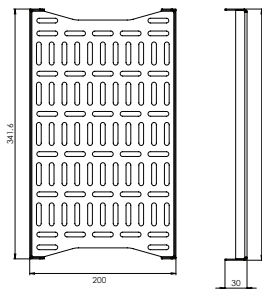

Optional Accessories :

Equipment Rack : ER-LGFS-3255