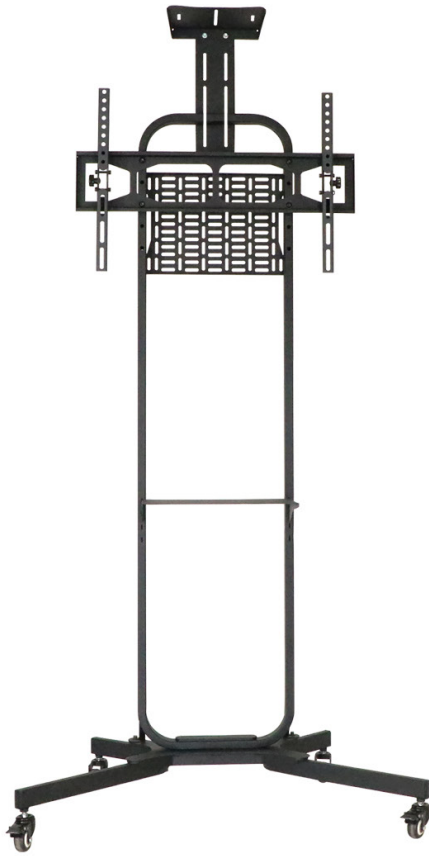

## FLOOR MOUNT TROLLEY

LGFS-3255

#### Equipment Rack : ER-LGFS-3255

#### Camera Ledge : CL-LGFS-3255

## Features

- Universal in design to fit 32" to 55" displays
- The Floor mount can hold the weight up to 40 kg
- Convenient curved design to withstand weight
- Optional accessories include a camera ledge and equipment rack
- Quick and easy installation
- VESA compliant
- Colours available - Black