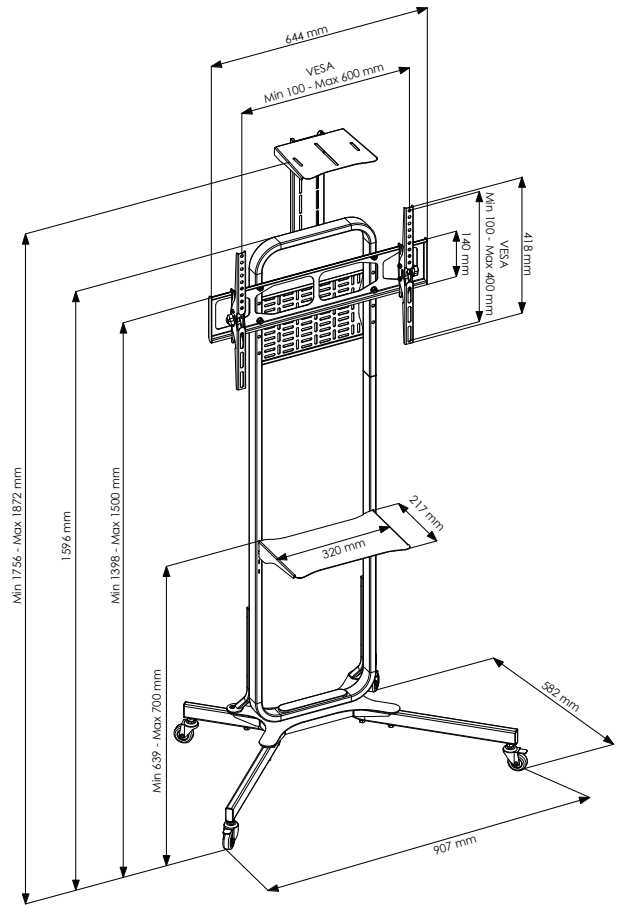

## FLOOR MOUNT TROLLEY

LGFS-3255

#### Camera Ledge : CL-LGFS-3255

## Features

- Universal in design to fit 32" to 55" displays
- The Floor mount can hold the weight up to 40 kg
- Convenient curved design to withstand weight
- Optional accessories include a camera ledge and equipment rack
- Quick and easy installation
- VESA compliant
- Colours available - Black

#### Specification

Max. Load	88.1 lbs (40 kg)
Display Sizes	32" to 55"
VESA	100 x 100 to 600 x 400
Material	Steel
Product Weight	15 kg
Shipping Weight	18 kg
Shipping Dimension	1520 x 770 x 85 (L x W x H) mm