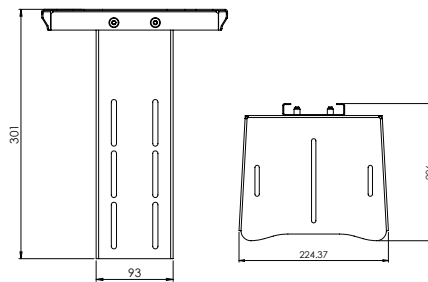

## Features

- Universal in design to fit 32" to 55" displays
- The Floor mount can hold the weight up to 40 kg
- Convenient curved design to withstand weight
- Optional accessories include a camera ledge and equipment rack
- Quick and easy installation
- VESA compliant
- Colours available - Black

\*Dimensions in mm

#### Specification

Max. Load	88.1 lbs (40 kg)
Display Sizes	32" to 55"
VESA	100 x 100 to 600 x 400
Material	Steel
Product Weight	15 kg
Shipping Weight	18 kg
Shipping Dimension	1520 x 770 x 85 (L x W x H) mm