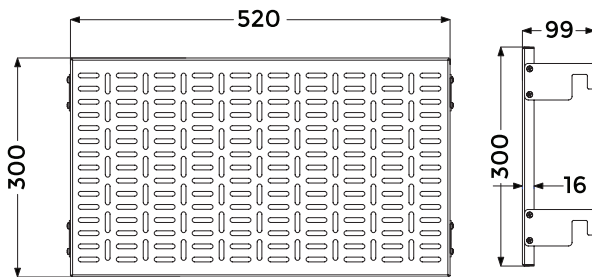

Optional Accessores :

Equipment Rack : ER-LGFS-4365