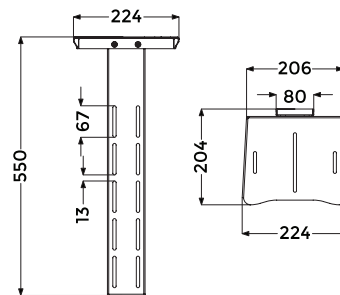

Camera Ledge : CL-LGFS-4365