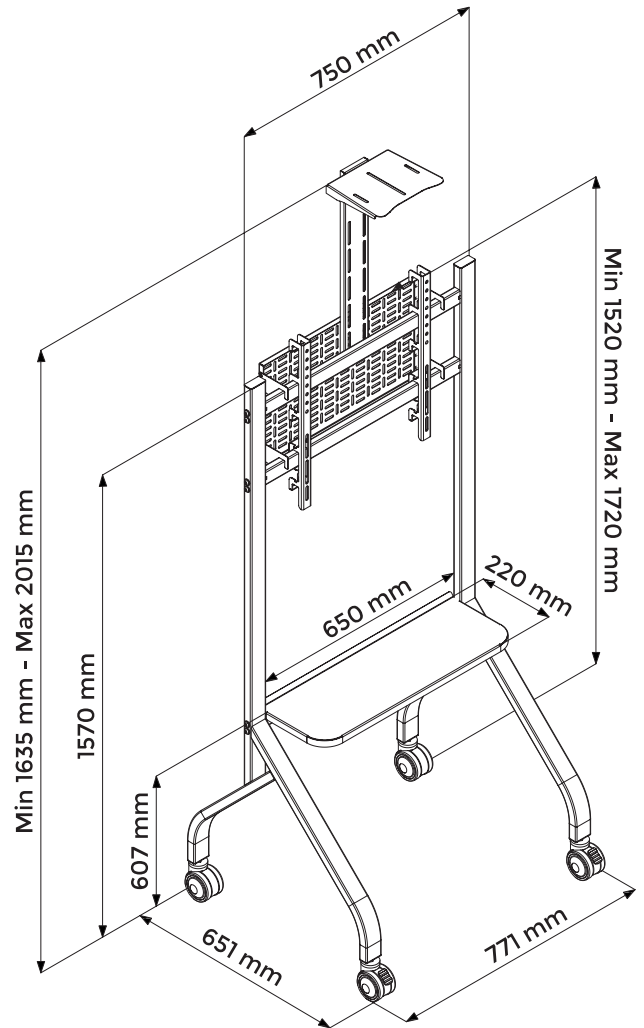

DISPLAY MOUNT BRACKETS

LOGIC

FLOOR MOUNT TROLLEY

LGFS-4365