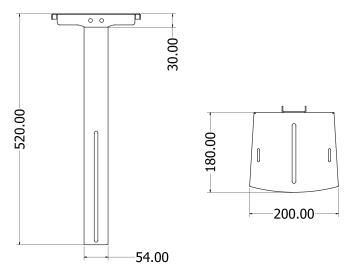

DISPLAY MOUNT BRACKETS

LOGIC

FLOOR MOUNT TROLLEY : LGFS-5565D

Optional Accessoires :

Equipment Tray : ET-LGFS-6598

Equipment Rack : ER-LGFS-6598

Camera Ledge : CL-LGFS-6598

*Dimensions in mm

FLOOR MOUNT TROLLEY : LGFS-5565D

Features

- Universal in design to fit 55" to 65" displays
- The Floor mount can hold weight up to 80 (40+40) kg
- Convenient curved design to withstand specified weight
- Sleek, sturdy and seamless performance for years
- Quick and easy installation
- VESA compliant
- Colours available: Black

Specification

Model Number	LGFS-5565D
Max. Load	176.37 lbs 80 (40 + 40) kg
VESA	200 x 200 to 800 x 600
Display Sizes	55" to 65"
Material	Steel
Product Weight	34 kg
Shipping Weight	41 kg
Shipping Dimension (L x W x H)	1780 x 76 x 18

*Dimensions in mm