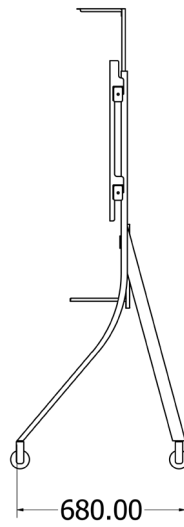

DISPLAY MOUNT BRACKETS

LOGIC

FLOOR MOUNT TROLLEY : LGFS-5565D

Optional Accessoires :

Equipment Tray : ET-LGFS-6598

Equipment Rack : ER-LGFS-6598

Camera Ledge : CL-LGFS-6598

*Dimensions in mm

FLOOR MOUNT TROLLEY : LGFS-5565D

Features

- Universal in design to fit 55" to 65" displays
- The Floor mount can hold weight up to 80 (40+40) kg
- Convenient curved design to withstand specified weight
- Sleek, sturdy and seamless performance for years
- Quick and easy installation
- VESA compliant
- Colours available: Black

Specification

Model Number	LGFS-5565D
Max. Load	176.37 lbs 80 (40 + 40) kg
VESA	200 x 200 to 800 x 600
Display Sizes	55" to 65"
Material	Steel
Product Weight	34 kg
Shipping Weight	41 kg
Shipping Dimension (L x W x H)	1780 x 76 x 18

*Dimensions in mm