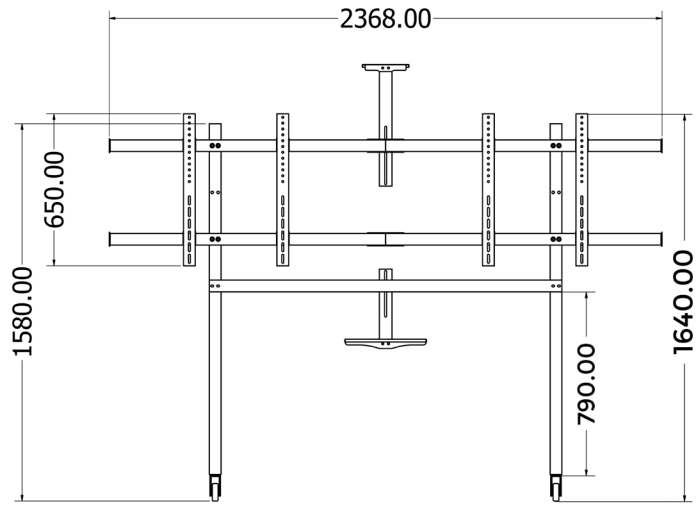

DISPLAY MOUNT BRACKETS

LOGIC

FLOOR MOUNT TROLLEY : LGFS-5565D

Optional Accessoires :

Equipment Tray : ET-LGFS-6598

Equipment Rack : ER-LGFS-6598

Camera Ledge : CL-LGFS-6598

*Dimensions in mm

FLOOR MOUNT TROLLEY : LGFS-5565D

Features

- Universal in design to fit 55" to 65" displays
- The Floor mount can hold weight up to 80 (40+40) kg
- Convenient curved design to withstand specified weight
- Sleek, sturdy and seamless performance for years
- Quick and easy installation
- VESA compliant
- Colours available: Black

Specification

Model Number	LGFS-5565D
Max. Load	176.37 lbs 80 (40 + 40) kg
VESA	200 x 200 to 800 x 600
Display Sizes	55" to 65"
Material	Steel
Product Weight	34 kg
Shipping Weight	41 kg
Shipping Dimension (L x W x H)	1780 x 76 x 18

*Dimensions in mm