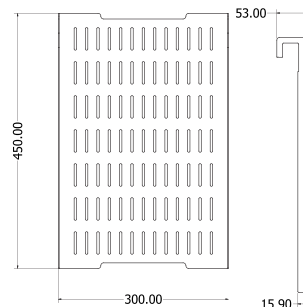

DISPLAY MOUNT BRACKETS

LOGIC

FLOOR MOUNT TROLLEY : LGFS-5565D

Optional Accessoires :

Equipment Tray : ET-LGFS-6598

Equipment Rack : ER-LGFS-6598

Camera Ledge : CL-LGFS-6598

*Dimensions in mm

FLOOR MOUNT TROLLEY : LGFS-5565D

Features

- Universal in design to fit 55" to 65" displays
- The Floor mount can hold weight up to 80 (40+40) kg
- Convenient curved design to withstand specified weight
- Sleek, sturdy and seamless performance for years
- Quick and easy installation
- VESA compliant
- Colours available: Black

Specification

Model Number	LGFS-5565D
Max. Load	176.37 lbs 80 (40 + 40) kg
VESA	200 x 200 to 800 x 600
Display Sizes	55" to 65"
Material	Steel
Product Weight	34 kg
Shipping Weight	41 kg
Shipping Dimension (L x W x H)	1780 x 76 x 18

*Dimensions in mm