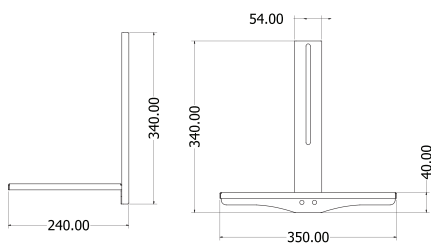

DISPLAY MOUNT BRACKETS

LOGIC

FLOOR MOUNT TROLLEY : LGFS-5565D

Optional Accessoires :

Equipment Tray : ET-LGFS-6598

Equipment Rack : ER-LGFS-6598

Camera Ledge : CL-LGFS-6598

*Dimensions in mm

FLOOR MOUNT TROLLEY : LGFS-5565D

Features

- Universal in design to fit 55" to 65" displays
- The Floor mount can hold weight up to 80 (40+40) kg
- Convenient curved design to withstand specified weight
- Sleek, sturdy and seamless performance for years
- Quick and easy installation
- VESA compliant
- Colours available: Black

Specification

Model Number	LGFS-5565D
Max. Load	176.37 lbs 80 (40 + 40) kg
VESA	200 x 200 to 800 x 600
Display Sizes	55" to 65"
Material	Steel
Product Weight	34 kg
Shipping Weight	41 kg
Shipping Dimension (L x W x H)	1780 x 76 x 18

*Dimensions in mm