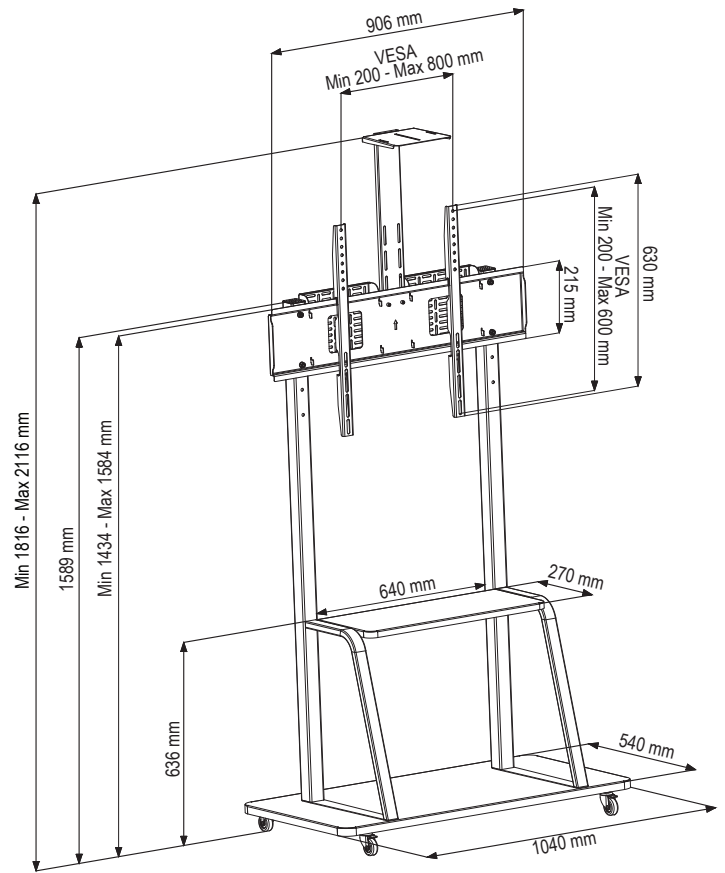

FLOOR MOUNT TROLLEY

LGFS-5586-N23

Optional Accessories :

Equipment Rack : ER-LGFS-5586-N23

Camera Ledge : CL-LGFS-5586-N23

Features

- Universal in design to fit 55" to 86" displays
- The Floor mount can hold the weight up to 75 kg
- Sleek, sturdy and seamless performance for years
- Optional accessories include a camera ledge and Two equipment racks
- Quick and easy installation
- VESA compliant
- Colours available - Black

*Dimensions in mm

FLOOR MOUNT TROLLEY

LGFS-5586-N23

Specification

Max. Load	165 lbs (75 kg)
Display Sizes	55" to 86"
VESA	200 x 200 to 800 x 600
Material	Steel
Product Weight	29 kg
Shipping Weight	33 kg
Shipping Dimension	1520 x 770 x 85 (L x W x H) mm

Optional Accessories Specification

Model Number	ER-LGFS-5586-N23 (Equipement Rack)	CL-LGFS-5586-N23 (Camera Ledge)
Max. Load	22 lbs (10 kg)	6.6 lbs (3 kg)
Height Adjustment	No	Yes
Product Weight	0.86 kg	1.3 kg

*Dimensions in mm