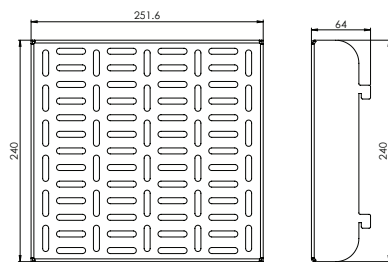

FLOOR MOUNT TROLLEY

LGFS-5586-N23

Optional Accessories :

Equipment Rack : ER-LGFS-5586-N23

Camera Ledge : CL-LGFS-5586-N23

Features

- Universal in design to fit 55" to 86" displays
- The Floor mount can hold the weight up to 75 kg
- Sleek, sturdy and seamless performance for years
- Optional accessories include a camera ledge and Two equipment racks
- Quick and easy installation
- VESA compliant
- Colours available - Black

*Dimensions in mm

FLOOR MOUNT TROLLEY

LGFS-5586-N23

Specification

Max. Load	165 lbs (75 kg)
Display Sizes	55" to 86"
VESA	200 x 200 to 800 x 600
Material	Steel
Product Weight	29 kg
Shipping Weight	33 kg
Shipping Dimension	1520 x 770 x 85 (L x W x H) mm

Optional Accessories Specification

Model Number	ER-LGFS-5586-N23 (Equipement Rack)	CL-LGFS-5586-N23 (Camera Ledge)
Max. Load	22 lbs (10 kg)	6.6 lbs (3 kg)
Height Adjustment	No	Yes
Product Weight	0.86 kg	1.3 kg

*Dimensions in mm