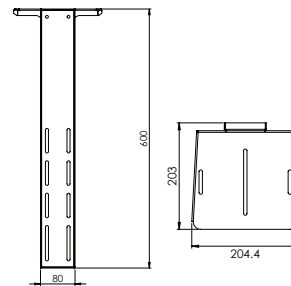

FLOOR MOUNT TROLLEY

LGFS-5586-N23

Optional Accessories :

Equipment Rack : ER-LGFS-5586-N23

Camera Ledge : CL-LGFS-5586-N23

Features

- Universal in design to fit 55" to 86" displays
- The Floor mount can hold the weight up to 75 kg
- Sleek, sturdy and seamless performance for years
- Optional accessories include a camera ledge and Two equipment racks
- Quick and easy installation
- VESA compliant
- Colours available - Black

*Dimensions in mm

FLOOR MOUNT TROLLEY

LGFS-5586-N23

Specification

Max. Load	165 lbs (75 kg)
Display Sizes	55" to 86"
VESA	200 x 200 to 800 x 600
Material	Steel
Product Weight	29 kg
Shipping Weight	33 kg
Shipping Dimension	1520 x 770 x 85 (L x W x H) mm

Optional Accessories Specification

Model Number	ER-LGFS-5586-N23 (Equipement Rack)	CL-LGFS-5586-N23 (Camera Ledge)
Max. Load	22 lbs (10 kg)	6.6 lbs (3 kg)
Height Adjustment	No	Yes
Product Weight	0.86 kg	1.3 kg

*Dimensions in mm