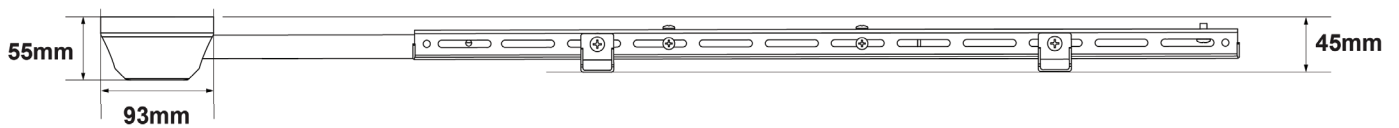

DISPLAY MOUNT BRACKETS

LOGIC

MOTORIZED WALL MOUNT BRACKET - HORIZONTAL SWIVEL ADJUSTABLE

LGWM-3270SW-M

*Dimensions in mm