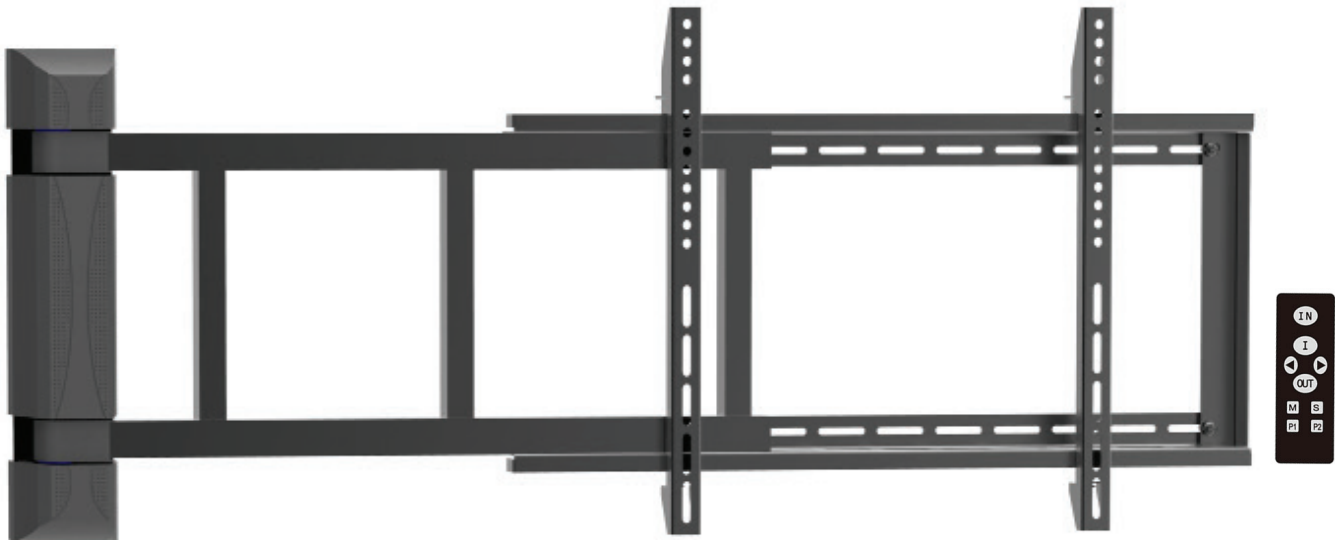

## MOTORIZED WALL MOUNT BRACKET - HORIZONTAL SWIVEL ADJUSTABLE

LGWM-3270SW-M

\*Dimensions in mm

## MOTORIZED WALL MOUNT BRACKET - HORIZONTAL SWIVEL ADJUSTABLE

#### Features

- Universal in design to fit 32" to 70" displays
- The display mount can hold weight up to 43 kg
- Horizontal Length adjustment facility for displays
- +160°~0° of swivel ability for multiple screen viewing angles
- Clutter-free performance with less noise
- Remote for comfortable operation
- Quick and easy installation
- VESA compliant
- Colours available – Black

#### Specification

Max. Load	95 lbs (43 kg)
VESA	200 x 200 to 600 x 400
Display Size	32" to 70"
Material	Steel
Swivel Angle	+160°~0°
Power Supply	Input : AC 100~240V,50/60Hz Output : DC 12V, 1A
Power Cord Length	3 m (9.8 ft)
Remote Controller Type	Infrared Radiation (IR)
Product Weight	7.8 kg
Shipping Weight	8.8 kg