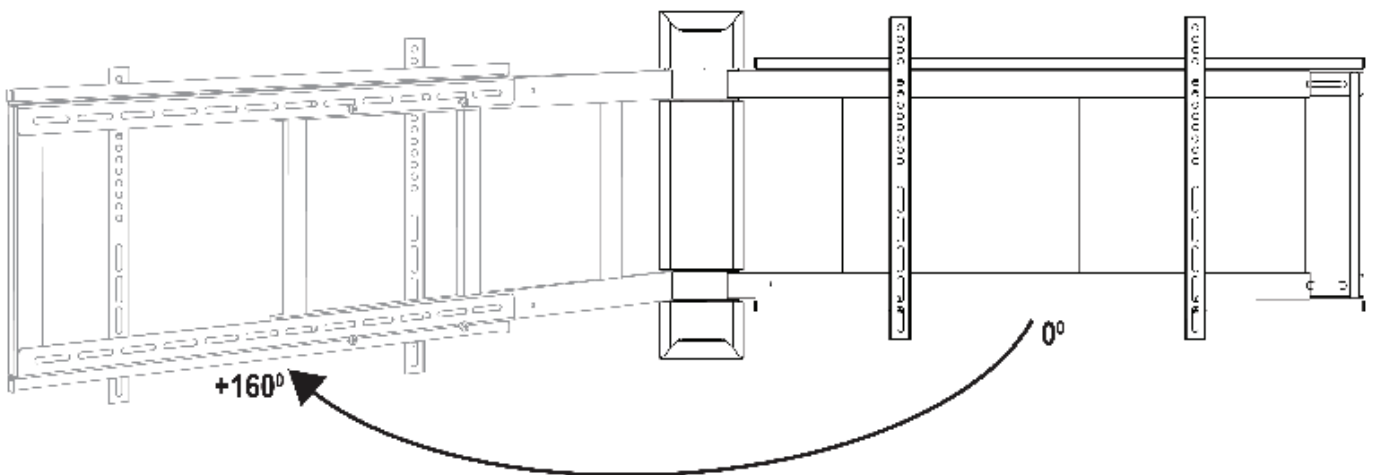

# DISPLAY MOUNT BRACKETS

## MOTORIZED WALL MOUNT BRACKET - HORIZONTAL SWIVEL ADJUSTABLE

LGWM-3270SW-M

\*Dimensions in mm

#### Features

- Universal in design to fit 32" to 70" displays
- The display mount can hold weight up to 43 kg
- Horizontal Length adjustment facility for displays
- +160°~0° of swivel ability for multiple screen viewing angles
- Clutter-free performance with less noise
- Remote for comfortable operation
- Quick and easy installation
- VESA compliant
- Colours available – Black

#### Specification

Max. Load	95 lbs (43 kg)
VESA	200 x 200 to 600 x 400
Display Size	32" to 70"
Material	Steel
Swivel Angle	+160°~0°
Power Supply	Input : AC 100~240V,50/60Hz Output : DC 12V, 1A
Power Cord Length	3 m (9.8 ft)
Remote Controller Type	Infrared Radiation (IR)
Product Weight	7.8 kg
Shipping Weight	8.8 kg