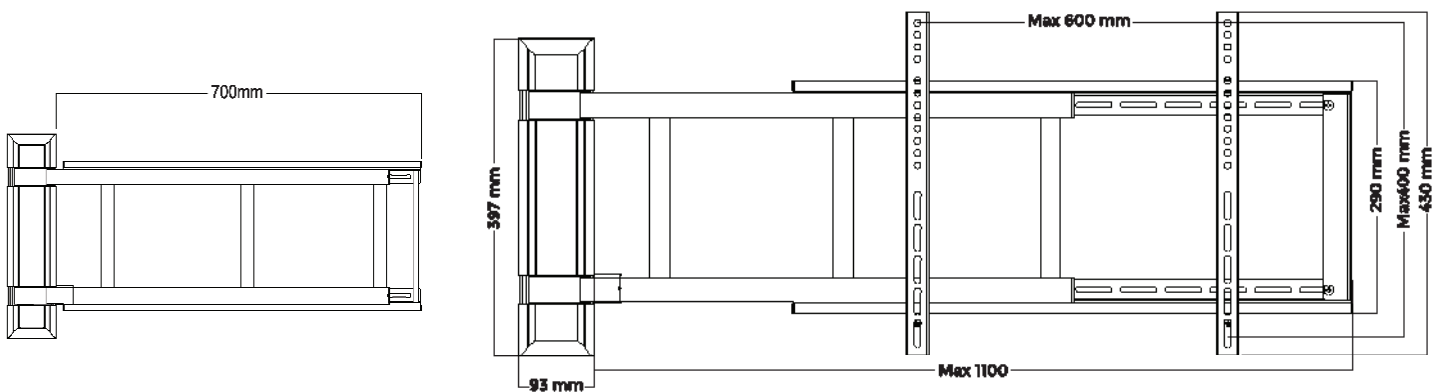

## MOTORIZED WALL MOUNT BRACKET - HORIZONTAL SWIVEL ADJUSTABLE

LGWM-3270SW-M

\*Dimensions in mm

#### Features

- Universal in design to fit 32" to 70" displays
- The display mount can hold weight up to 43 kg
- Horizontal Length adjustment facility for displays
- +160°~0° of swivel ability for multiple screen viewing angles
- Clutter-free performance with less noise
- Remote for comfortable operation
- Quick and easy installation
- VESA compliant
- Colours available – Black

#### Specification

Max. Load	95 lbs (43 kg)
VESA	200 x 200 to 600 x 400
Display Size	32" to 70"
Material	Steel
Swivel Angle	+160°~0°
Power Supply	Input : AC 100~240V,50/60Hz Output : DC 12V, 1A
Power Cord Length	3 m (9.8 ft)
Remote Controller Type	Infrared Radiation (IR)
Product Weight	7.8 kg
Shipping Weight	8.8 kg

\*Dimensions in mm