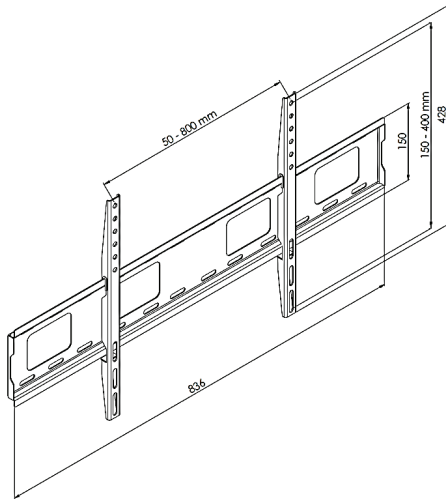

FIXED WALL MOUNT BRACKET

LGWM-3790F-IN

25 mm

Depth from wall

Features

- Fixed Wall Mount allows to mount flat-panel displays
- Universal in design to fit 37" to 90" displays
- The mount can hold up to 75 kg
- Simple "Hook-On" Installation
- Colours available - Black
- VESA compliant

Specification

Max. Load	165 lbs (75 kg)
Display Sizes	37" to 90"
VESA	150 x 150 to 800 x 400
Material	Steel
Product Weight	2.6 kg
Shipping Weight	3.0 kg
Shipping Dimension	845 x 155 x 30 (L x W x H) mm

*Dimensions in mm