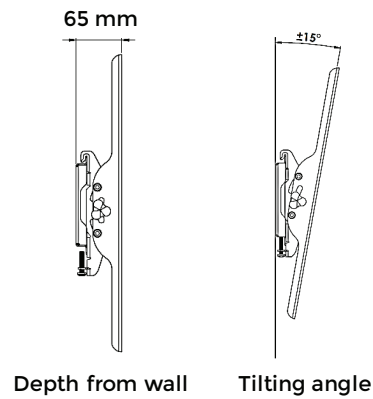

## FIXED WALL MOUNT BRACKET (TILT)

LGWM-3790T-IN

### Features

- Fixed Wall Mount with 15 degrees tilt action can be adjusted as per the viewing angle
- Universal in design to fit 37" to 90" displays
- The mount can hold up to 75 kg
- Simple "Hook-On" Installation
- Colours available - Black
- VESA compliant

### Specification

Max. Load	165 lbs (75 kg)
Display Sizes	37" to 90"
VESA	150 x 150 to 800 x 400
Material	Steel
Product Weight	3.4 kg
Shipping Weight	3.8 kg
Shipping Dimension	825 x 155 x 50 (L x W x H) mm

\*Dimensions in mm