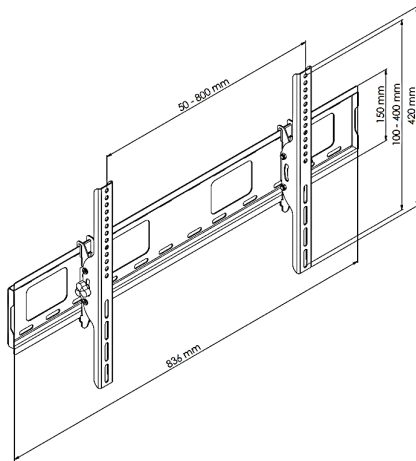

## FIXED WALL MOUNT BRACKET (TILT)

LGWM-3790T-IN

### Features

- Fixed Wall Mount with 15 degrees tilt action can be adjusted as per the viewing angle
- Universal in design to fit 37" to 90" displays
- The mount can hold up to 75 kg
- Simple "Hook-On" Installation
- Colours available - Black
- VESA compliant

### Specification

Max. Load	165 lbs (75 kg)
Display Sizes	37" to 90"
VESA	150 x 150 to 800 x 400
Material	Steel
Product Weight	3.4 kg
Shipping Weight	3.8 kg
Shipping Dimension	825 x 155 x 50 (L x W x H) mm

\*Dimensions in mm