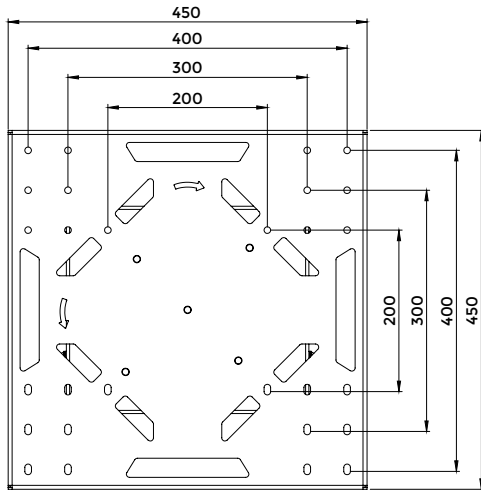

ROTATIONAL WALL MOUNT BRACKET (LANDSCAPE / PORTRAIT)

LGWM-4365-R

Rotates the mounted display screens from landscape to portrait orientation mode and vice versa

Front View without clamps

Front View with clamps

Side View

Angle Adjustment

*Dimensions in mm

ROTATIONAL WALL MOUNT BRACKET (LANDSCAPE / PORTRAIT)

LGWM-4365-R

Features

- Allows mounted screens to rotate from landscape to portrait orientation in clock wise direction
- Can also be adjusted mounted screens to rotate from landscape to portrait orientation in anti-clock wise direction
- Rotation can be stopped and fixed at any angle between 0° to 90° with the differences of 15°
- Includes angle indications to help set the desired rotation of your screen
- Tilting Adjustment +5°

Specification

Model Number	LGWM-4365-R
Max.load	110.2 lbs (50 kg)
Display Sizes	43" to 65"
VESA	200 x 200 to 600 x 400
Angle Roration range	0° / 15° / 30° / 45° / 60° / 75° & 90°
Material	Steel
Product Weight	11 kg
Shipping Weight	15 kg
Shipping Dimension (L x W x H)	480 x 480 x 100

*Dimensions in mm