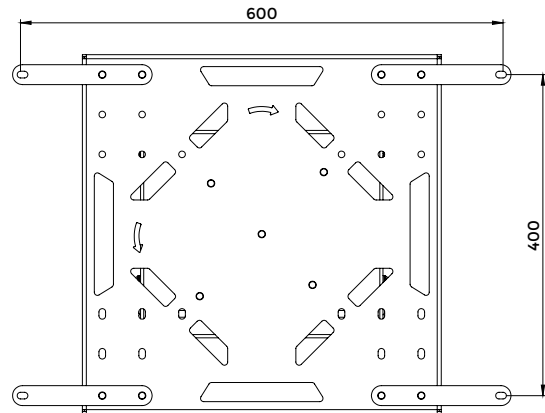

ROTATIONAL WALL MOUNT BRACKET (LANDSCAPE / PORTRAIT)

LGWM-4365-R

Rotates the mounted display screens from landscape to portrait orientation mode and vice versa

Front View without clamps

Front View with clamps

Side View

Angle Adjustment

*Dimensions in mm

ROTATIONAL WALL MOUNT BRACKET (LANDSCAPE / PORTRAIT)

LGWM-4365-R

Features

- Allows mounted screens to rotate from landscape to portrait orientation in clock wise direction
- Can also be adjusted mounted screens to rotate from landscape to portrait orientation in anti-clock wise direction
- Rotation can be stopped and fixed at any angle between 0° to 90° with the differences of 15°
- Includes angle indications to help set the desired rotation of your screen
- Tilting Adjustment +5°

Specification

Model Number	LGWM-4365-R
Max.load	110.2 lbs (50 kg)
Display Sizes	43" to 65"
VESA	200 x 200 to 600 x 400
Angle Roration range	0° / 15° / 30° / 45° / 60° / 75° & 90°
Material	Steel
Product Weight	11 kg
Shipping Weight	15 kg
Shipping Dimension (L x W x H)	480 x 480 x 100

*Dimensions in mm