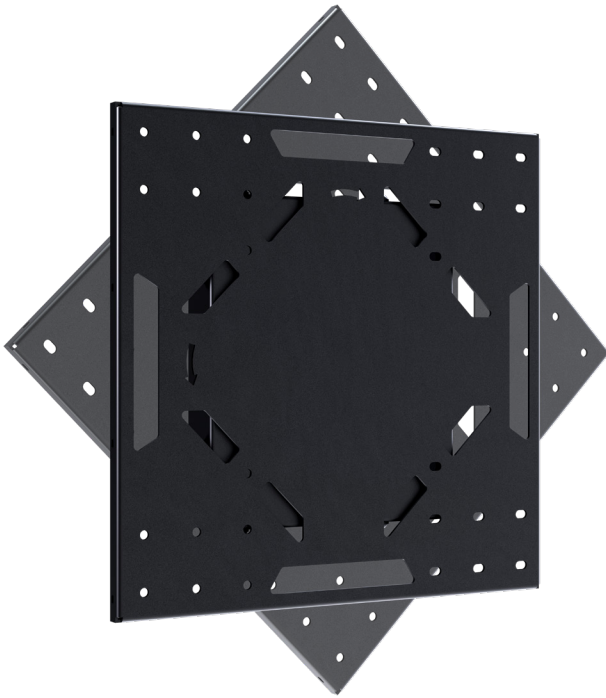

ROTATIONAL WALL MOUNT BRACKET (LANDSCAPE / PORTRAIT)

LGWM-4365-R

Rotates the mounted display screens from landscape to portrait orientation mode and vice versa

Front View without clamps

Front View with clamps

Side View

Angle Adjustment

*Dimensions in mm

ROTATIONAL WALL MOUNT BRACKET (LANDSCAPE / PORTRAIT)

LGWM-4365-R

Features

- Allows mounted screens to rotate from landscape to portrait orientation in clock wise direction
- Can also be adjusted mounted screens to rotate from landscape to portrait orientation in anti-clock wise direction
- Rotation can be stopped and fixed at any angle between 0° to 90° with the differences of 15°
- Includes angle indications to help set the desired rotation of your screen
- Tilting Adjustment +5°

Specification

Model Number	LGWM-4365-R
Max.load	110.2 lbs (50 kg)
Display Sizes	43" to 65"
VESA	200 x 200 to 600 x 400
Angle Roration range	0° / 15° / 30° / 45° / 60° / 75° & 90°
Material	Steel
Product Weight	11 kg
Shipping Weight	15 kg
Shipping Dimension (L x W x H)	480 x 480 x 100