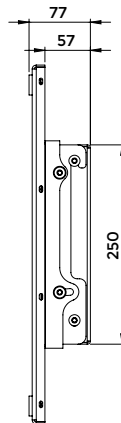

ROTATIONAL WALL MOUNT BRACKET (LANDSCAPE / PORTRAIT)

LGWM-4365-R

Rotates the mounted display screens from landscape to portrait orientation mode and vice versa

Front View without clamps

Front View with clamps

Side View

Angle Adjustment

*Dimensions in mm

ROTATIONAL WALL MOUNT BRACKET (LANDSCAPE / PORTRAIT)

LGWM-4365-R

Features

- Allows mounted screens to rotate from landscape to portrait orientation in clock wise direction
- Can also be adjusted mounted screens to rotate from landscape to portrait orientation in anti-clock wise direction
- Rotation can be stopped and fixed at any angle between 0° to 90° with the differences of 15°
- Includes angle indications to help set the desired rotation of your screen
- Tilting Adjustment +5°

Specification

Model Number	LGWM-4365-R
Max.load	110.2 lbs (50 kg)
Display Sizes	43" to 65"
VESA	200 x 200 to 600 x 400
Angle Roration range	0° / 15° / 30° / 45° / 60° / 75° & 90°
Material	Steel
Product Weight	11 kg
Shipping Weight	15 kg
Shipping Dimension (L x W x H)	480 x 480 x 100

*Dimensions in mm