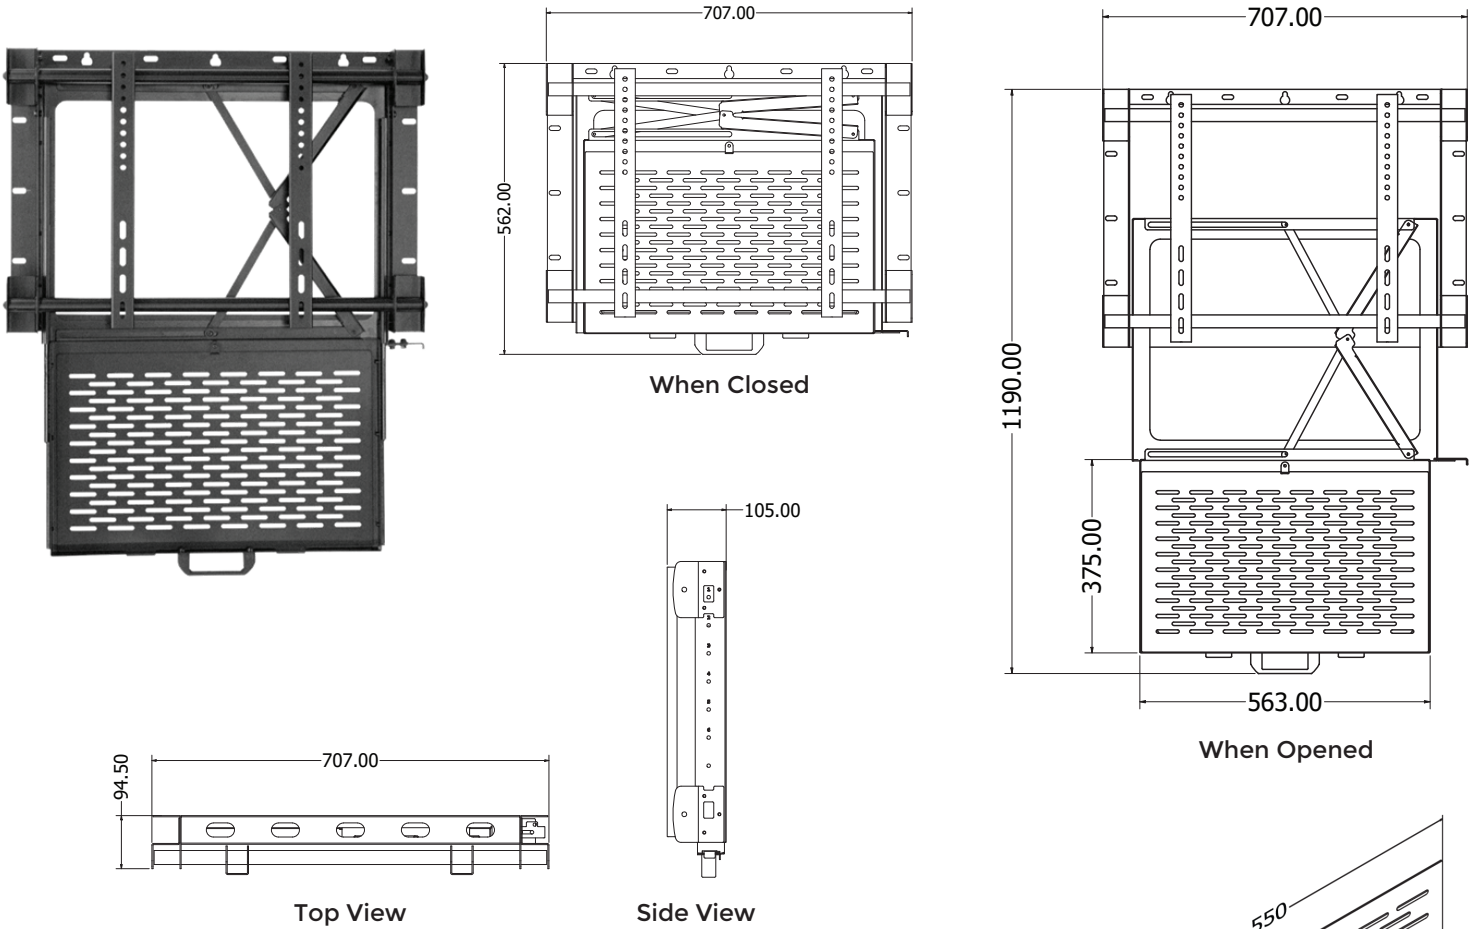

FIXED WALL MOUNT BRACKET - DOWN SLIDING TRAY

LGWM-4986FDT-N22

Features

- Designed to hold and hide AV Products & Accessories behind a screen
- Sliding Tray to escape from the equipment rack and lengthy cables
- Tool-less Operation of tray movement
- Universal in design to fit 49" to 86" displays
- Mount can hold upto 80 Kg
- Colours available - Black
- VESA compliant

Equipments fixing plate

Specification

Max. Load	176.3 lbs (80 kg)
Display Sizes	49" to 86"
VESA	100 x 100 to 600 x 400
Material	MS Steel
Product Weight	18 kg
Shipping Weight	22 kg
Shipping Dimension	845 x 155 x 30 (L x W x H) mm

*Dimensions in mm