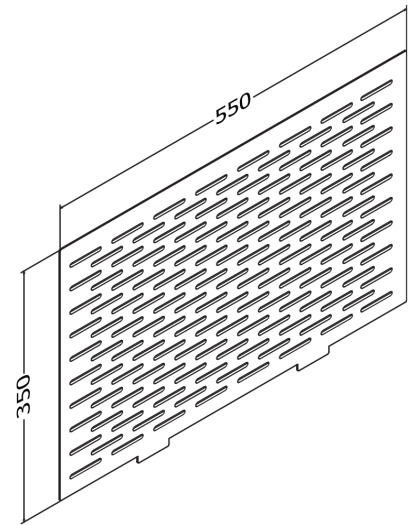

FIXED WALL MOUNT BRACKET - DOWN SLIDING TRAY

LGWM-4986FDT-N22

Features

- Designed to hold and hide AV Products & Accessories behind a screen
- Sliding Tray to escape from the equipment rack and lengthy cables
- Tool-less Operation of tray movement
- Universal in design to fit 49" to 86" displays
- Mount can hold upto 80 Kg
- Colours available - Black
- VESA compliant

Equipments fixing plate

Specification

Max. Load	176.3 lbs (80 kg)
Display Sizes	49" to 86"
VESA	100 x 100 to 600 x 400
Material	MS Steel
Product Weight	18 kg
Shipping Weight	22 kg
Shipping Dimension	845 x 155 x 30 (L x W x H) mm

*Dimensions in mm