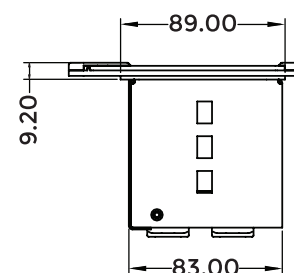

LM-306SS

MANUAL SERIES

Features

- LM-306SS is a cable manager solution designed with side sliding lid and multi format connectors
- Smoother and Stylish operation along with comfort and safety
- Comes with Female to Female connectors
- Designed for perfect integration into the office furniture
- The product is made of steel and aluminium
- Product Weight : 2 kg
- Shipping Weight : 2.5 kg
- Shipping Dimension : 350 x 210 x 220 mm (L x W x H)
- Colour Available : Black

Connectivity

- 2 x Universal Power
- 2 x USB - A Mobile Charger
- 1 x HDMI 2.0V
- 1 x Type C USB 3.1V
- 1 x CAT 6A RJ-45 Network

Table Cutout

When Opened

When Closed

*Dimensions in mm