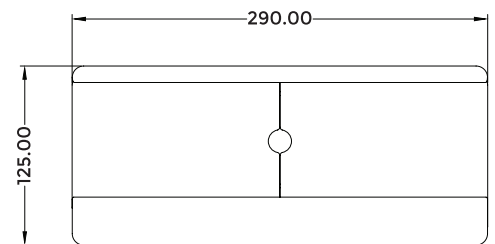

LM-306SS

MANUAL SERIES

Features

- LM-306SS is a cable manager solution designed with side sliding lid and multi format connectors
- Smoother and Stylish operation along with comfort and safety
- Comes with Female to Female connectors
- Designed for perfect integration into the office furniture
- The product is made of steel and aluminium
- Product Weight : 2 kg
- Shipping Weight : 2.5 kg
- Shipping Dimension : 350 x 210 x 220 mm (L x W x H)
- Colour Available : Black

Connectivity

- 2 x Universal Power
- 2 x USB - A Mobile Charger
- 1 x HDMI 2.0V
- 1 x Type C USB 3.1V
- 1 x CAT 6A RJ-45 Network

Table Cutout

When Opened

When Closed

*Dimensions in mm