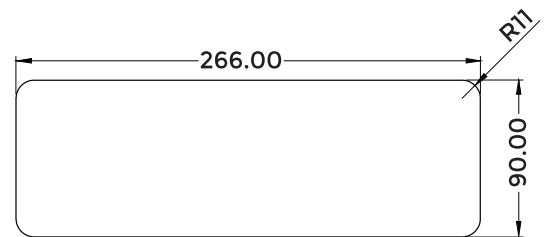

LM-306SS

MANUAL SERIES

Features

- LM-306SS is a cable manager solution designed with side sliding lid and multi format connectors
- Smoother and Stylish operation along with comfort and safety
- Comes with Female to Female connectors
- Designed for perfect integration into the office furniture
- The product is made of steel and aluminium
- Product Weight : 2 kg
- Shipping Weight : 2.5 kg
- Shipping Dimension : 350 x 210 x 220 mm (L x W x H)
- Colour Available : Black

Connectivity

- 2 x Universal Power
- 2 x USB - A Mobile Charger
- 1 x HDMI 2.0V
- 1 x Type C USB 3.1V
- 1 x CAT 6A RJ-45 Network

Table Cutout

When Opened

When Closed

*Dimensions in mm