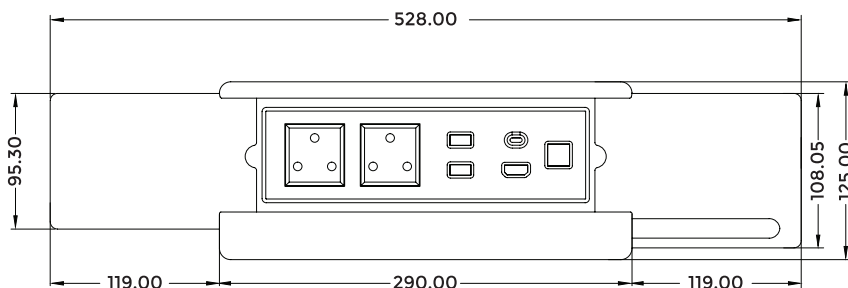

LM-306SS

MANUAL SERIES

Features

- LM-306SS is a cable manager solution designed with side sliding lid and multi format connectors
- Smoother and Stylish operation along with comfort and safety
- Comes with Female to Female connectors
- Designed for perfect integration into the office furniture
- The product is made of steel and aluminium
- Product Weight : 2 kg
- Shipping Weight : 2.5 kg
- Shipping Dimension : 350 x 210 x 220 mm (L x W x H)
- Colour Available : Black

Connectivity

- 2 x Universal Power
- 2 x USB - A Mobile Charger
- 1 x HDMI 2.0V
- 1 x Type C USB 3.1V
- 1 x CAT 6A RJ-45 Network

Table Cutout

When Opened

When Closed

*Dimensions in mm