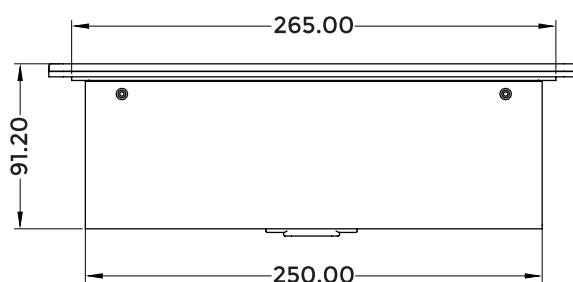

LM-306SS

MANUAL SERIES

Features

- LM-306SS is a cable manager solution designed with side sliding lid and multi format connectors
- Smoother and Stylish operation along with comfort and safety
- Comes with Female to Female connectors
- Designed for perfect integration into the office furniture
- The product is made of steel and aluminium
- Product Weight : 2 kg
- Shipping Weight : 2.5 kg
- Shipping Dimension : 350 x 210 x 220 mm (L x W x H)
- Colour Available : Black

Connectivity

- 2 x Universal Power
- 2 x USB - A Mobile Charger
- 1 x HDMI 2.0V
- 1 x Type C USB 3.1V
- 1 x CAT 6A RJ-45 Network

Table Cutout

When Opened

When Closed

*Dimensions in mm