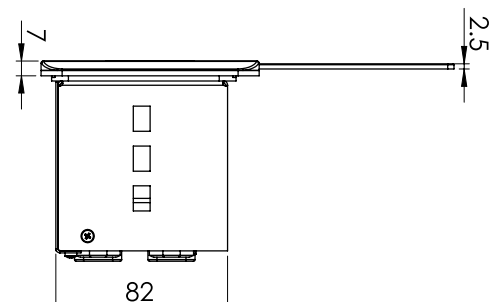

LM-306VS-WC

MANUAL SERIES

Features

- LM306VS-WC is a cable manager solution designed with vertical sliding lid and multi format connectors
- Comes with Mobile Wireless Charging
- Smoother and Stylish operation along with comfort and safety
- Comes with Female to Female connectors
- Designed for perfect integration into the office furniture
- The product is made of steel and aluminium
- Product Weight : 2 kg
- Shipping Weight : 3 kg
- Shipping Dimension : 410 x 170 x 230 mm (L x W x H)
- Colour Available : Black

Connectivity

- 1 x Wireless Mobile Charger
- 2 x Universal Power
- 2 x USB - A Mobile Charger
- 1 x HDMI 2.0V
- 1 x Type C USB 3.1V
- 1 x CAT 6A RJ-45 Network

*Dimensions in mm