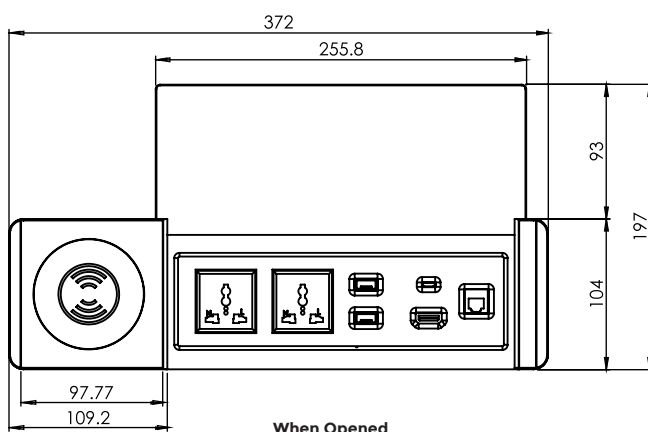

LM-306VS-WC

MANUAL SERIES

Features

- LM306VS-WC is a cable manager solution designed with vertical sliding lid and multi format connectors
- Comes with Mobile Wireless Charging
- Smoother and Stylish operation along with comfort and safety
- Comes with Female to Female connectors
- Designed for perfect integration into the office furniture
- The product is made of steel and aluminium
- Product Weight : 2 kg
- Shipping Weight : 3 kg
- Shipping Dimension : 410 x 170 x 230 mm (L x W x H)
- Colour Available : Black

Connectivity

- 1 x Wireless Mobile Charger
- 2 x Universal Power
- 2 x USB - A Mobile Charger
- 1 x HDMI 2.0V
- 1 x Type C USB 3.1V
- 1 x CAT 6A RJ-45 Network

*Dimensions in mm