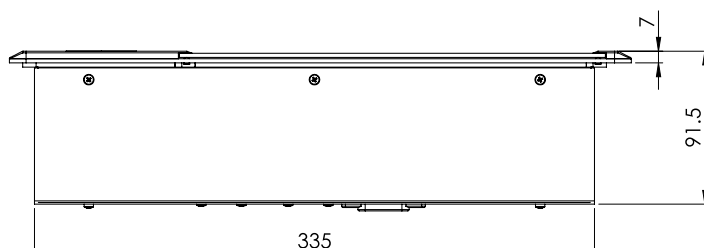

LM-306VS-WC

MANUAL SERIES

Features

- LM306VS-WC is a cable manager solution designed with vertical sliding lid and multi format connectors
- Comes with Mobile Wireless Charging
- Smoother and Stylish operation along with comfort and safety
- Comes with Female to Female connectors
- Designed for perfect integration into the office furniture
- The product is made of steel and aluminium
- Product Weight : 2 kg
- Shipping Weight : 3 kg
- Shipping Dimension : 410 x 170 x 230 mm (L x W x H)
- Colour Available : Black

Connectivity

- 1 x Wireless Mobile Charger
- 2 x Universal Power
- 2 x USB - A Mobile Charger
- 1 x HDMI 2.0V
- 1 x Type C USB 3.1V
- 1 x CAT 6A RJ-45 Network

*Dimensions in mm