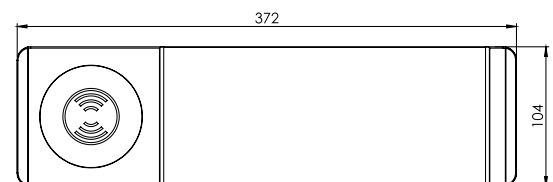

LM-306VS-WC

MANUAL SERIES

Features

- LM306VS-WC is a cable manager solution designed with vertical sliding lid and multi format connectors
- Comes with Mobile Wireless Charging
- Smoother and Stylish operation along with comfort and safety
- Comes with Female to Female connectors
- Designed for perfect integration into the office furniture
- The product is made of steel and aluminium
- Product Weight : 2 kg
- Shipping Weight : 3 kg
- Shipping Dimension : 410 x 170 x 230 mm (L x W x H)
- Colour Available : Black

Connectivity

- 1 x Wireless Mobile Charger
- 2 x Universal Power
- 2 x USB - A Mobile Charger
- 1 x HDMI 2.0V
- 1 x Type C USB 3.1V
- 1 x CAT 6A RJ-45 Network

*Dimensions in mm