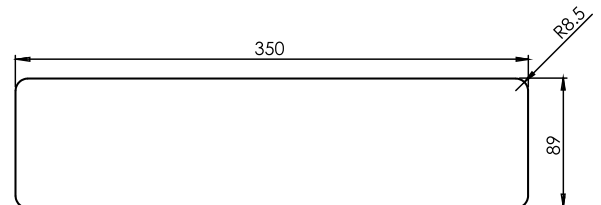

LM-306VS-WC

MANUAL SERIES

Features

- LM306VS-WC is a cable manager solution designed with vertical sliding lid and multi format connectors
- Comes with Mobile Wireless Charging
- Smoother and Stylish operation along with comfort and safety
- Comes with Female to Female connectors
- Designed for perfect integration into the office furniture
- The product is made of steel and aluminium
- Product Weight : 2 kg
- Shipping Weight : 3 kg
- Shipping Dimension : 410 x 170 x 230 mm (L x W x H)
- Colour Available : Black

Connectivity

- 1 x Wireless Mobile Charger
- 2 x Universal Power
- 2 x USB - A Mobile Charger
- 1 x HDMI 2.0V
- 1 x Type C USB 3.1V
- 1 x CAT 6A RJ-45 Network

*Dimensions in mm