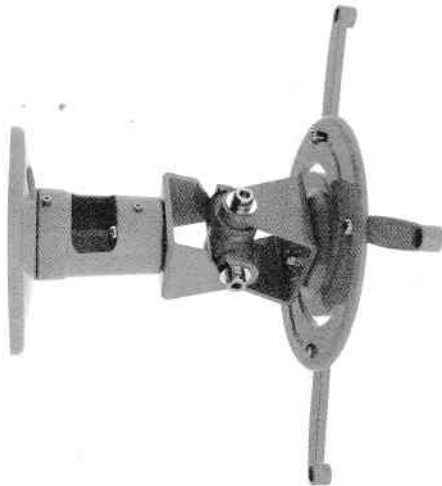

## MOUNTING INSTRUCTIONS

10kg(22lbs) max.